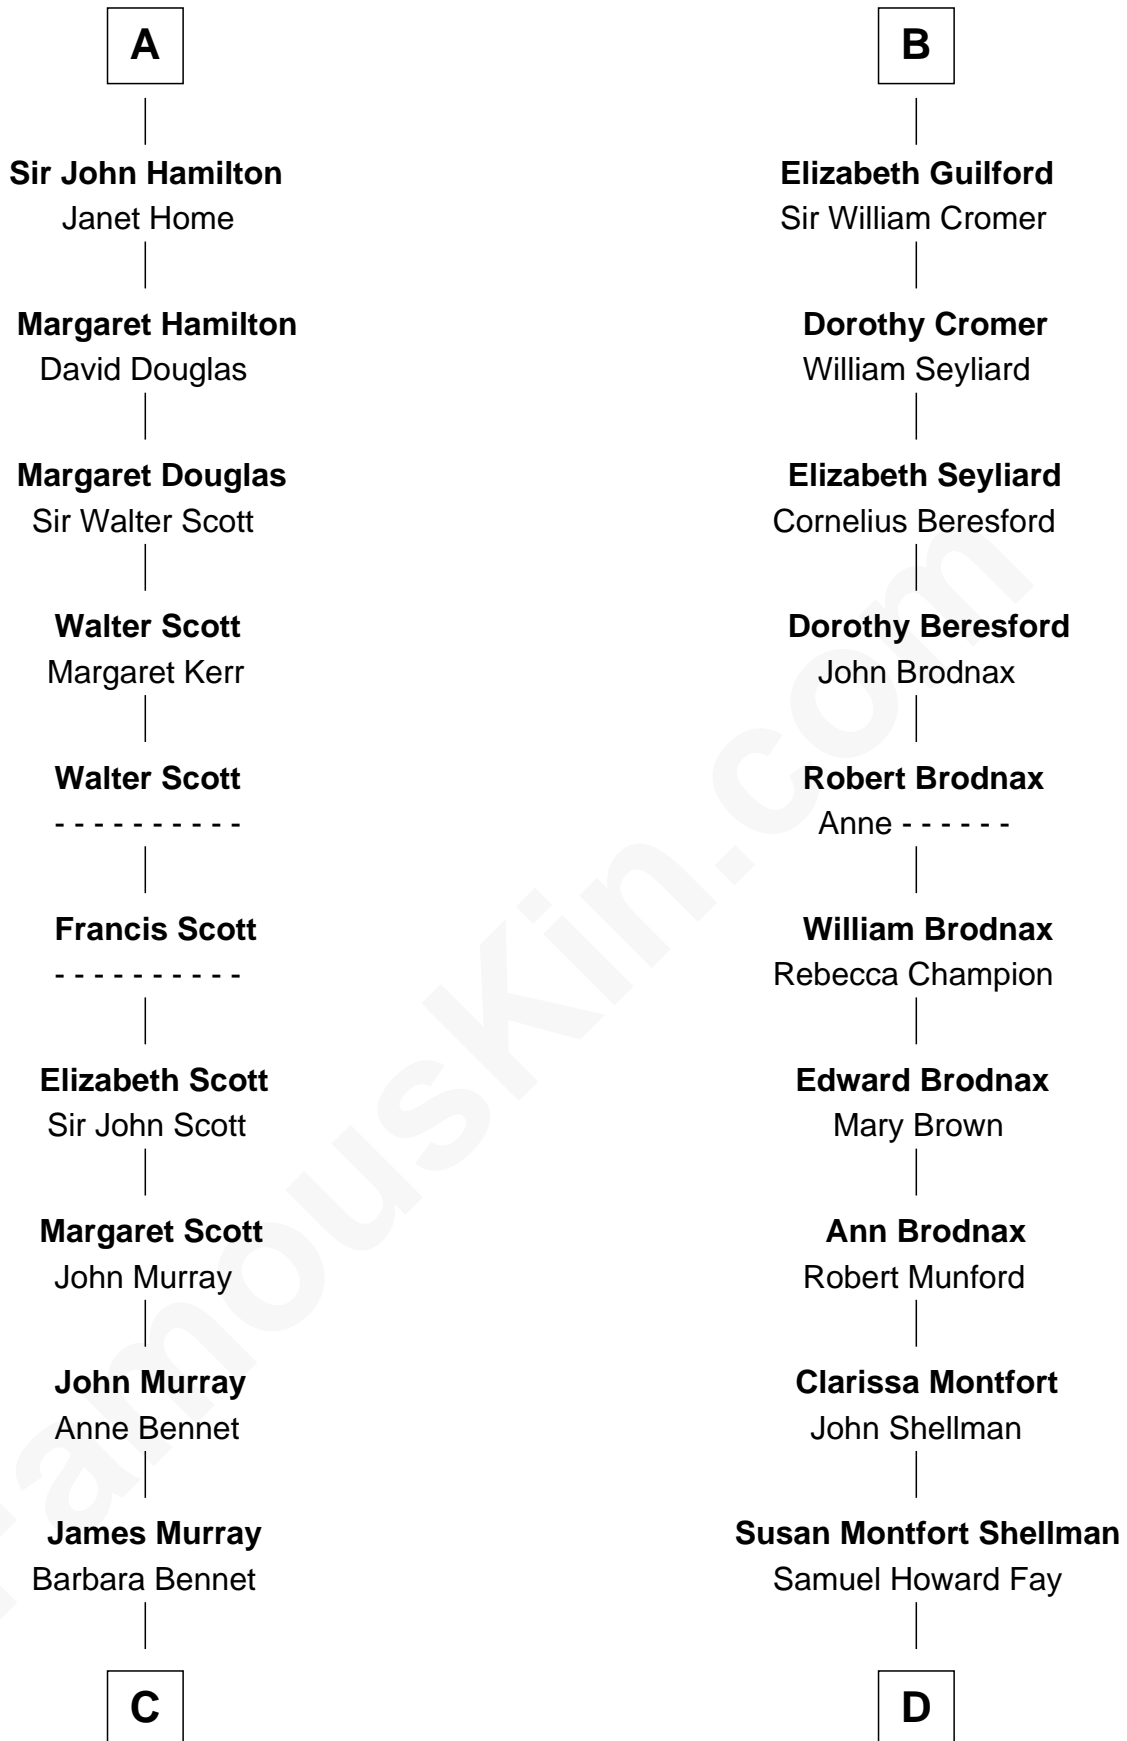

**FamousKin.com**  
**Relationship Chart of**  
**Franklin D. Roosevelt**  
*32nd U.S. President*

20th cousin 1 time removed of  
**George H. W. Bush**  
*41st U.S. President*

**Sir Robert de Holland**  
 Maude la Zouche

**C**

**Elizabeth Murray**  
Edward Hutchinson Robbins

**Anne Jean Robbins**  
Judge Joseph Lyman

**Catharine Robbins Lyman**  
Warren Delano

**Sara Delano**  
James Roosevelt

**Franklin D. Roosevelt**  
*32nd U.S. President*

**D**

**Harriet Eleanor Fay**  
Rev. James Smith Bush

**Samuel Prescott Bush**  
Flora Sheldon

**Prescott Sheldon Bush**  
Dorothy Wear Walker

**George H. W. Bush**  
*41st U.S. President*