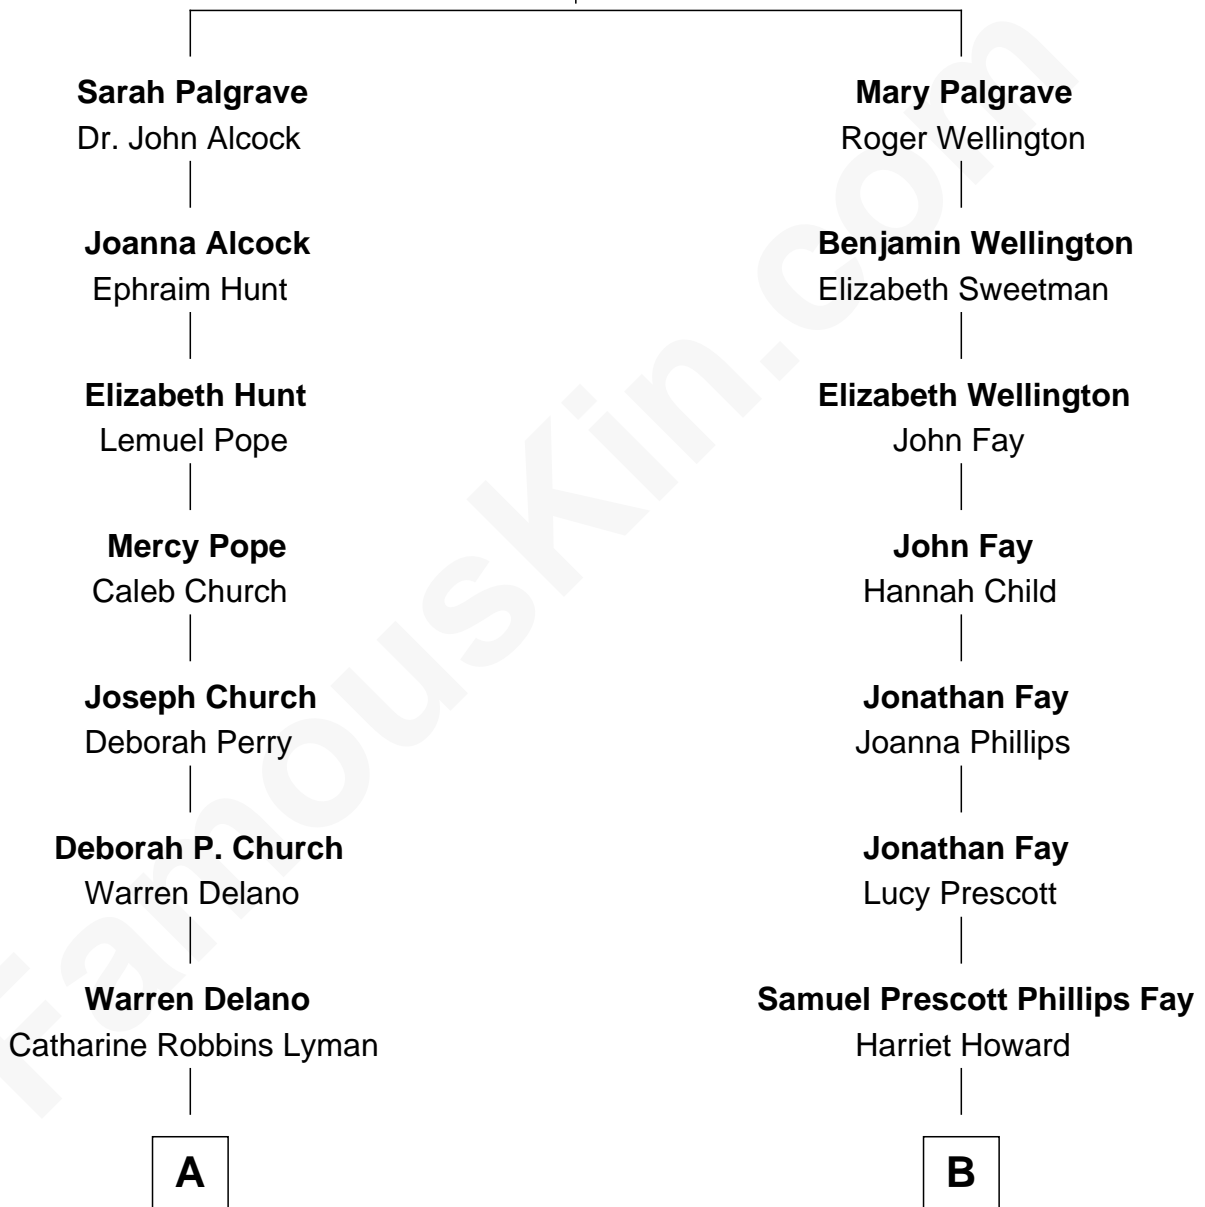

**FamousKin.com**  
**Relationship Chart of**  
**Franklin D. Roosevelt**  
*32nd U.S. President*

8th cousin 3 times removed of  
**George H. W. Bush**  
*41st U.S. President*

**Dr. Richard Palgrave**  
 Anna - - - - -

**A**

**Sara Delano**  
James Roosevelt

**Franklin D. Roosevelt**  
*32nd U.S. President*

**B**

**Samuel Howard Fay**  
Susan Montfort Shellman

**Harriet Eleanor Fay**  
Rev. James Smith Bush

**Samuel Prescott Bush**  
Flora Sheldon

**Prescott Sheldon Bush**  
Dorothy Wear Walker

**George H. W. Bush**  
*41st U.S. President*

FamousKin.com