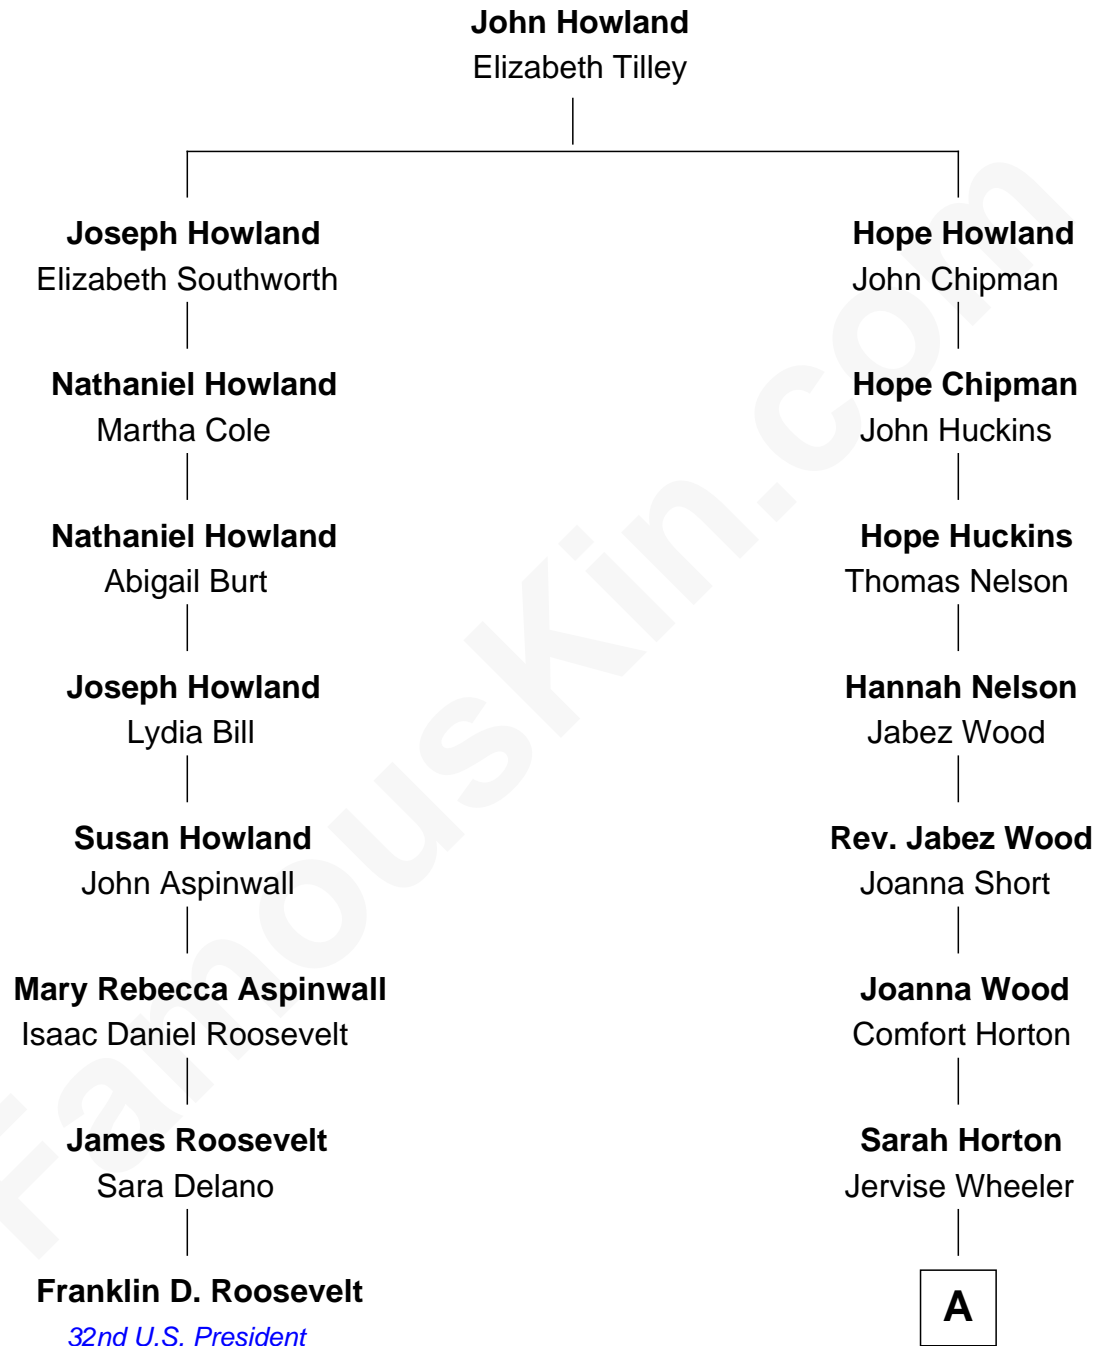

**FamousKin.com**  
**Relationship Chart of**  
**Franklin D. Roosevelt**  
*32nd U.S. President*

7th cousin 5 times removed of  
**George H. W. Bush**  
*41st U.S. President*

**A**

**Betsey S. Wheeler**

Levi Pierce

**Elizabeth Slade Pierce**

Cortland Philip Livingston Butler

**Mary Elizabeth Butler**

Robert Emmet Sheldon

**Flora Sheldon**

Samuel Prescott Bush

**Prescott Sheldon Bush**

Dorothy Wear Walker

**George H. W. Bush**

*41st U.S. President*

FamousKin.com