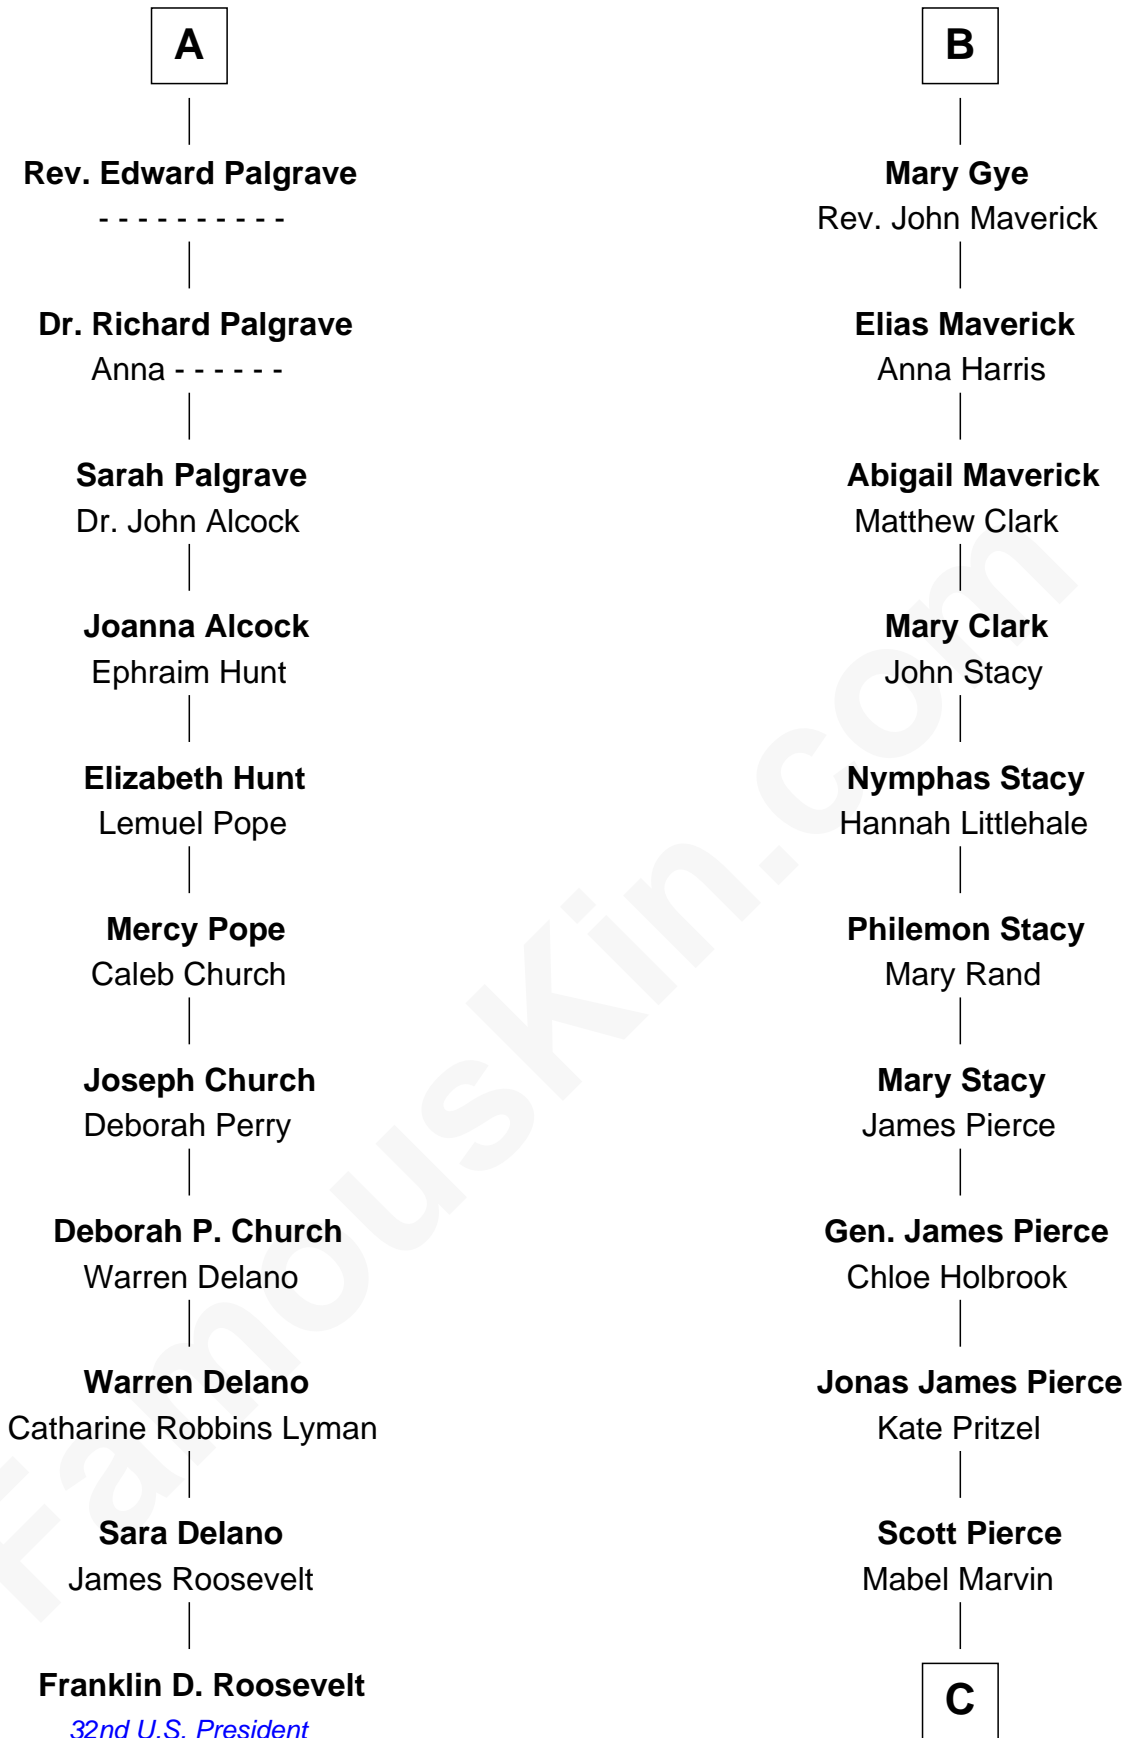

FamousKin.com
Relationship Chart of
Franklin D. Roosevelt
32nd U.S. President

17th cousin 1 time removed of
Barbara (Pierce) Bush
First Lady of President George H.W. Bush

C

Marvin Pierce
Pauline Robinson

Barbara (Pierce) Bush
First Lady of George H.W. Bush

FamousKin.com