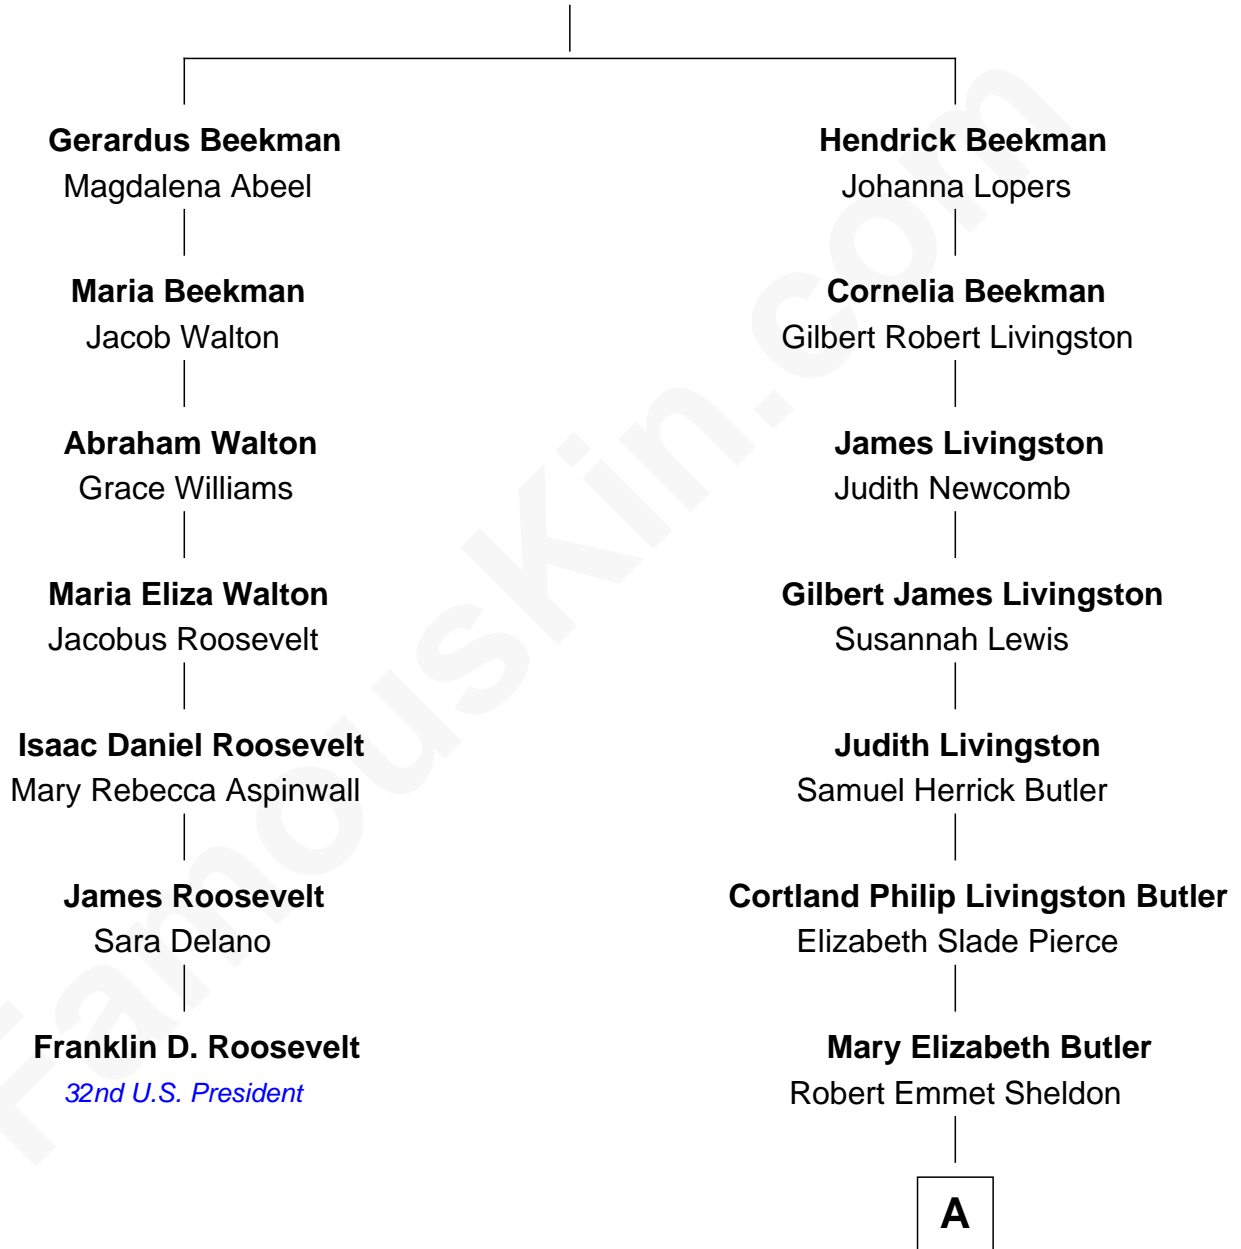

FamousKin.com
Relationship Chart of
Franklin D. Roosevelt
32nd U.S. President

6th cousin 4 times removed of
George W. Bush
43rd U.S. President

Wilhelmus Hendricksen Beekman
 Catalyntje De Boog

A

—
Flora Sheldon

Samuel Prescott Bush

—
Prescott Sheldon Bush

Dorothy Wear Walker

—
George Herbert Walker Bush

Barbara Pierce

—
George W. Bush

43rd U.S. President