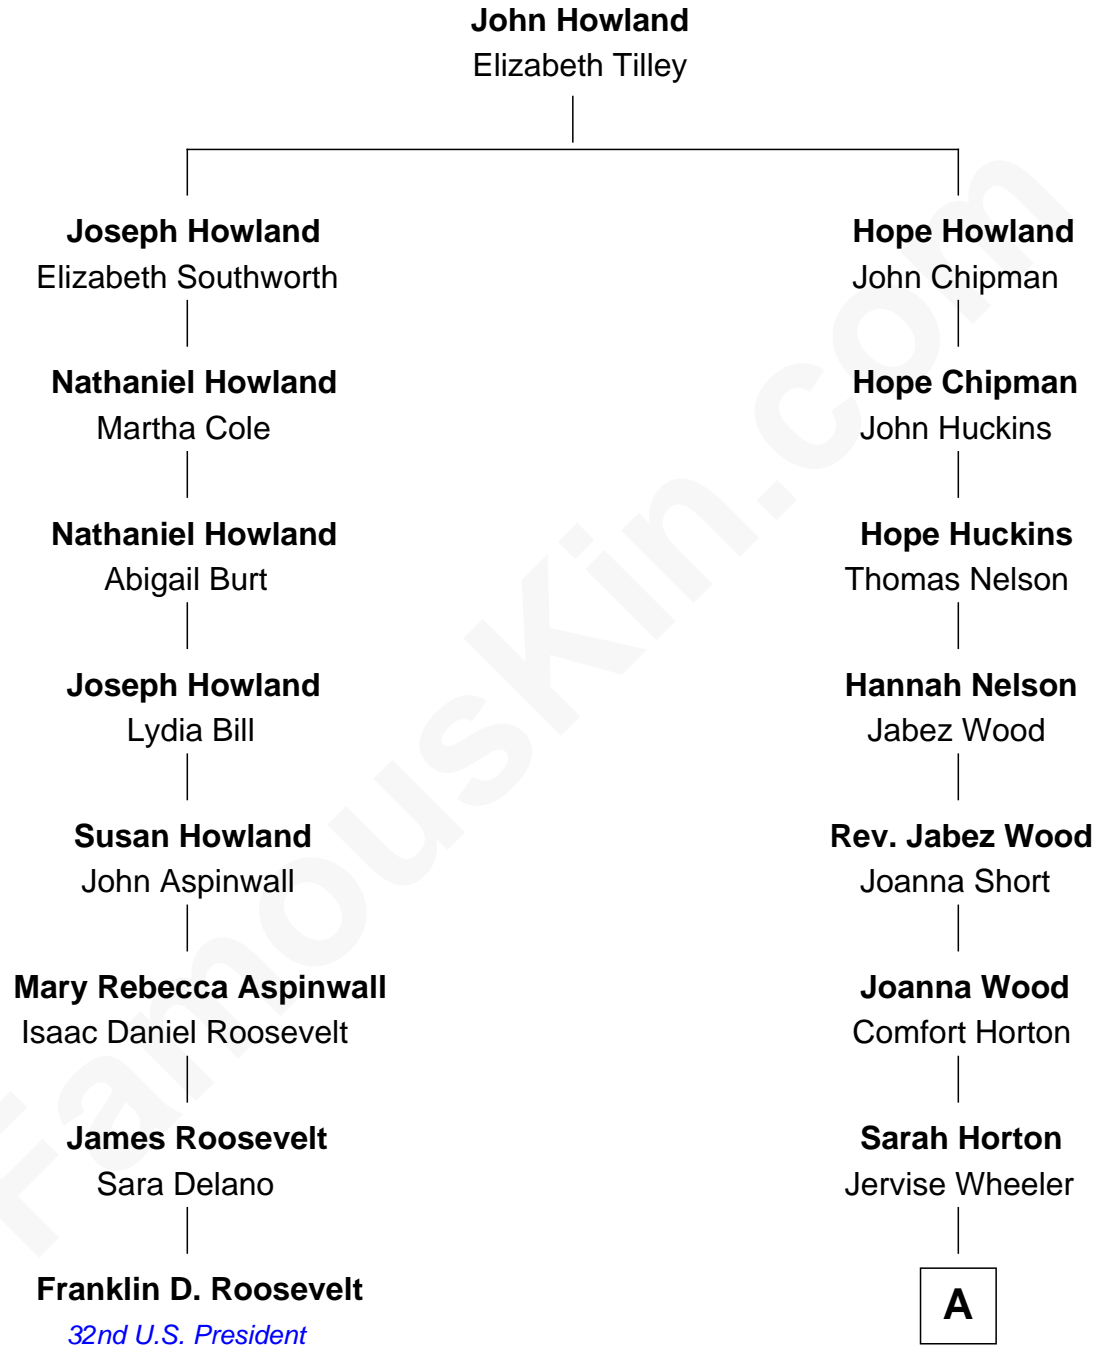

FamousKin.com
Relationship Chart of
Franklin D. Roosevelt
32nd U.S. President

7th cousin 6 times removed of
George W. Bush
43rd U.S. President

A

Betsey S. Wheeler

Levi Pierce

Elizabeth Slade Pierce

Cortland Philip Livingston Butler

Mary Elizabeth Butler

Robert Emmet Sheldon

Flora Sheldon

Samuel Prescott Bush

Prescott Sheldon Bush

Dorothy Wear Walker

George Herbert Walker Bush

Barbara Pierce