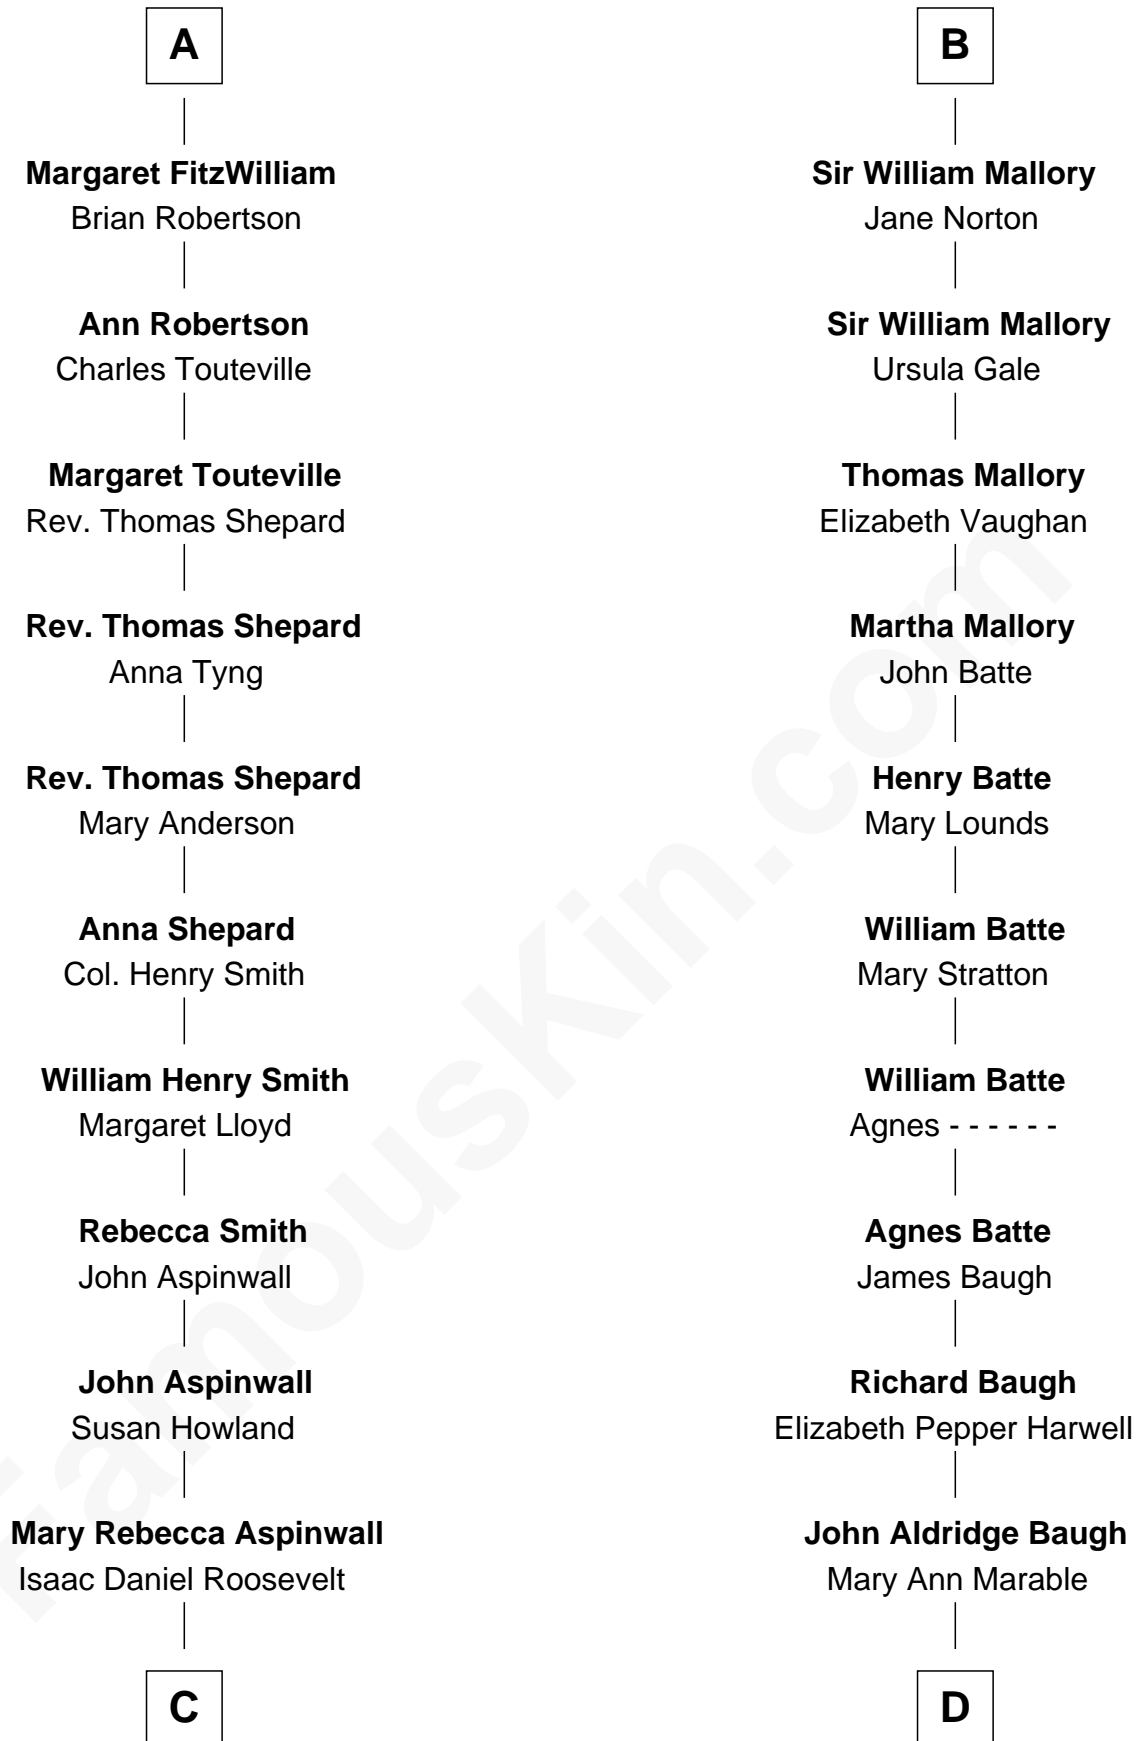

FamousKin.com
Relationship Chart of
Franklin D. Roosevelt
32nd U.S. President

18th cousin 2 times removed of

Liza Minnelli
Singer and Actress

Sir John Marmion
 Maud de Furnival

C

James Roosevelt

Sara Delano

Franklin D. Roosevelt

32nd U.S. President

D

Elizabeth Baugh

William Tecumseh Gumm

Francis Avent Gumm

Ethel Marian Milne

Frances Ethel Gumm