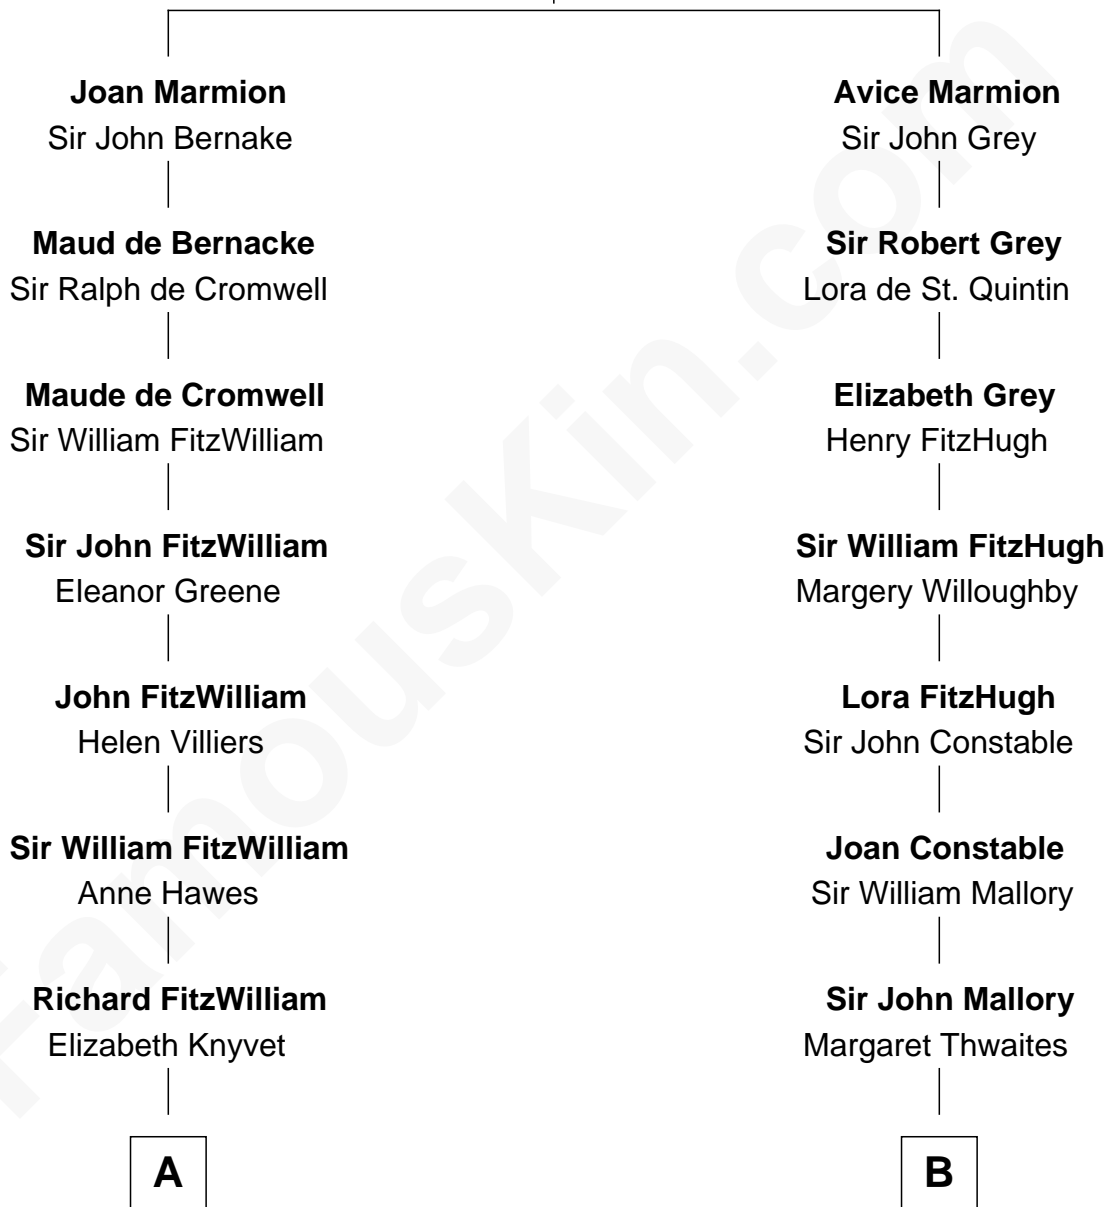

FamousKin.com
Relationship Chart of
Franklin D. Roosevelt
32nd U.S. President

18th cousin 2 times removed of

Liza Minnelli
Singer and Actress

Sir John Marmion
 Maud de Furnival

C

James Roosevelt

Sara Delano

Franklin D. Roosevelt

32nd U.S. President

D

Elizabeth Baugh

William Tecumseh Gumm

Francis Avent Gumm

Ethel Marian Milne

Frances Ethel Gumm