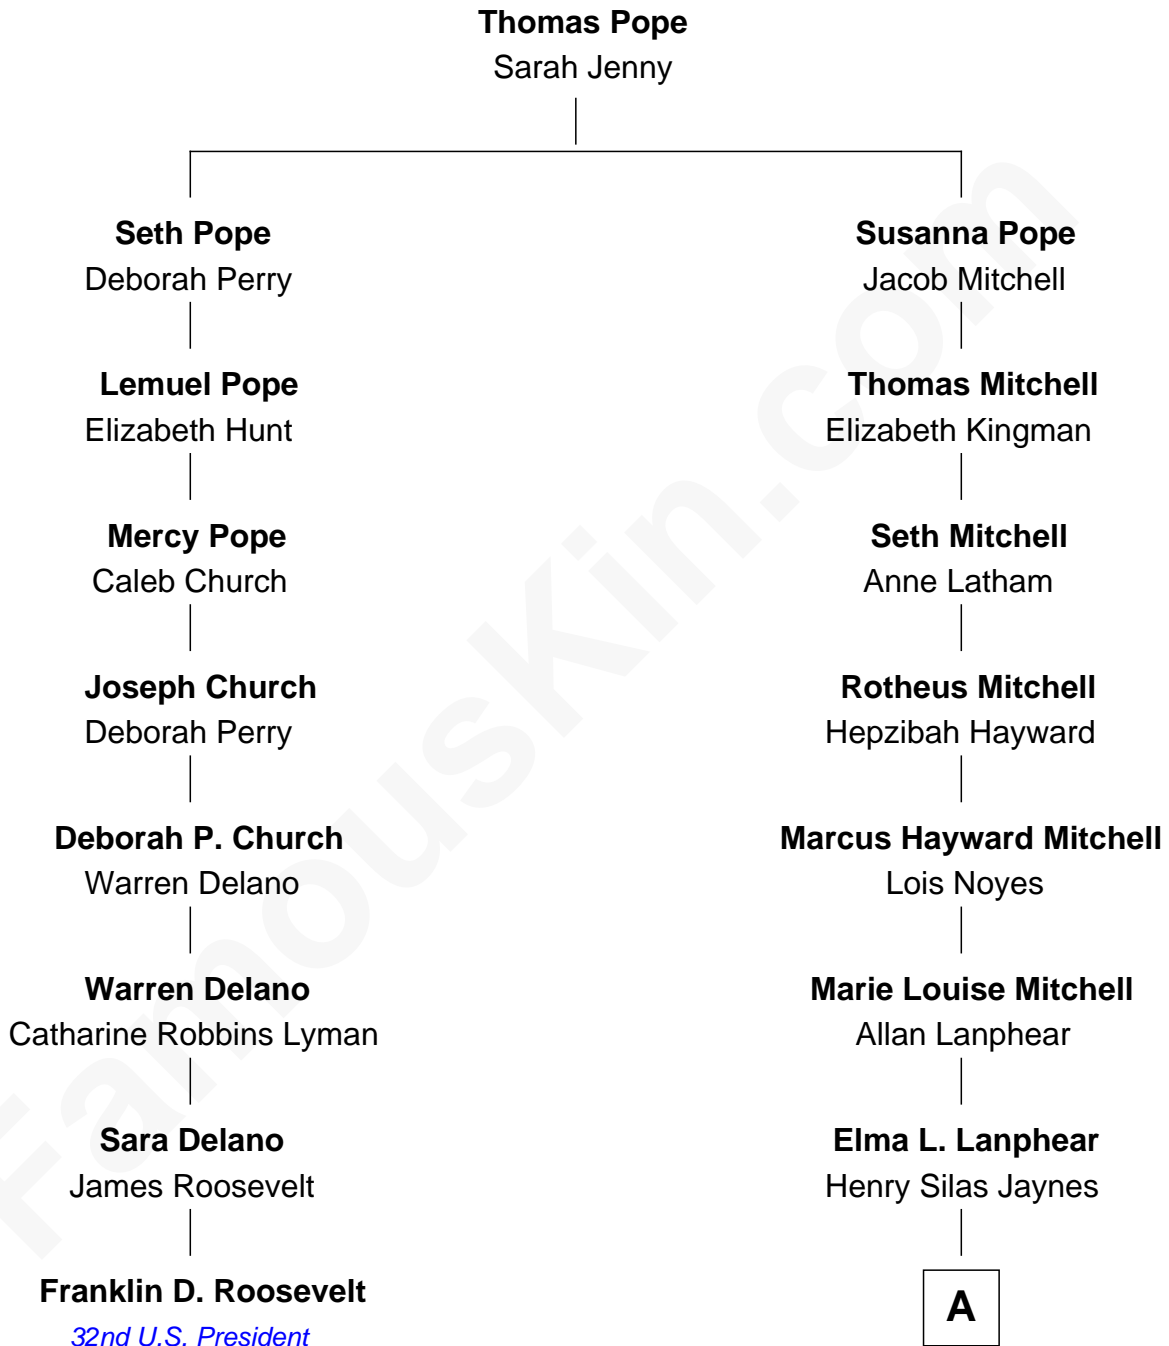

FamousKin.com
Relationship Chart of
Franklin D. Roosevelt
32nd U.S. President

7th cousin 1 time removed of
Henry Fonda
Movie Actor

A

Herberta Elma Jaynes

William Brace Fonda

Henry Fonda

Movie Actor

FamousKin.com