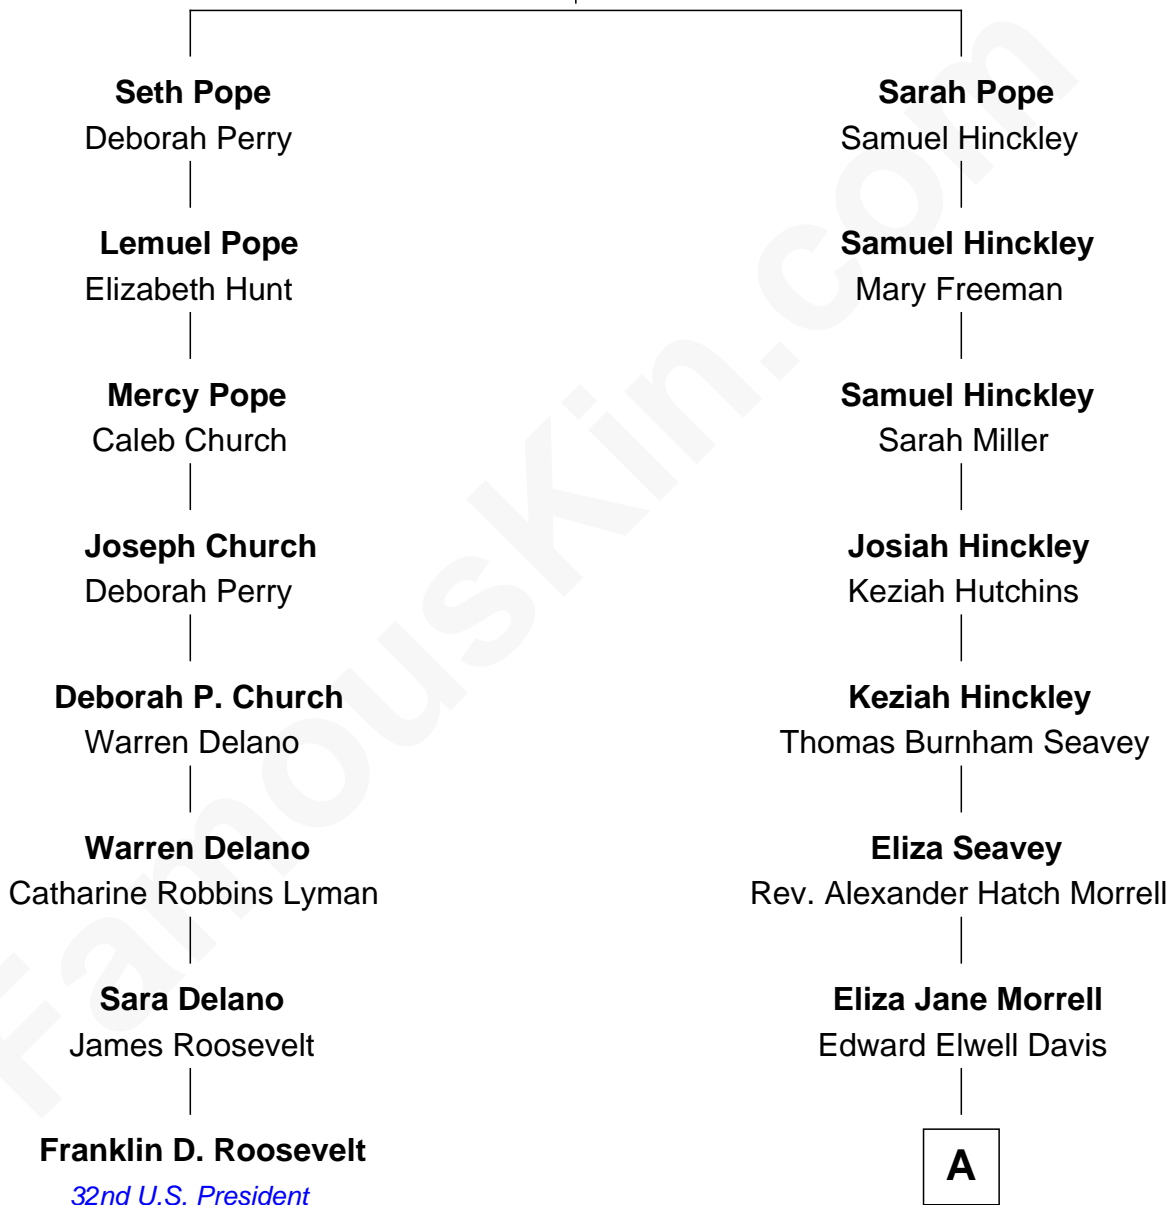

**FamousKin.com**  
**Relationship Chart of**  
**Franklin D. Roosevelt**  
*32nd U.S. President*

7th cousin 1 time removed of

**Bette Davis**  
*Movie Actress*

**Thomas Pope**  
 Sarah Jenny

A

Harlow Morrell Davis

Ruth Augusta Favor

Bette Davis

*Movie Actress*

FamousKin.com