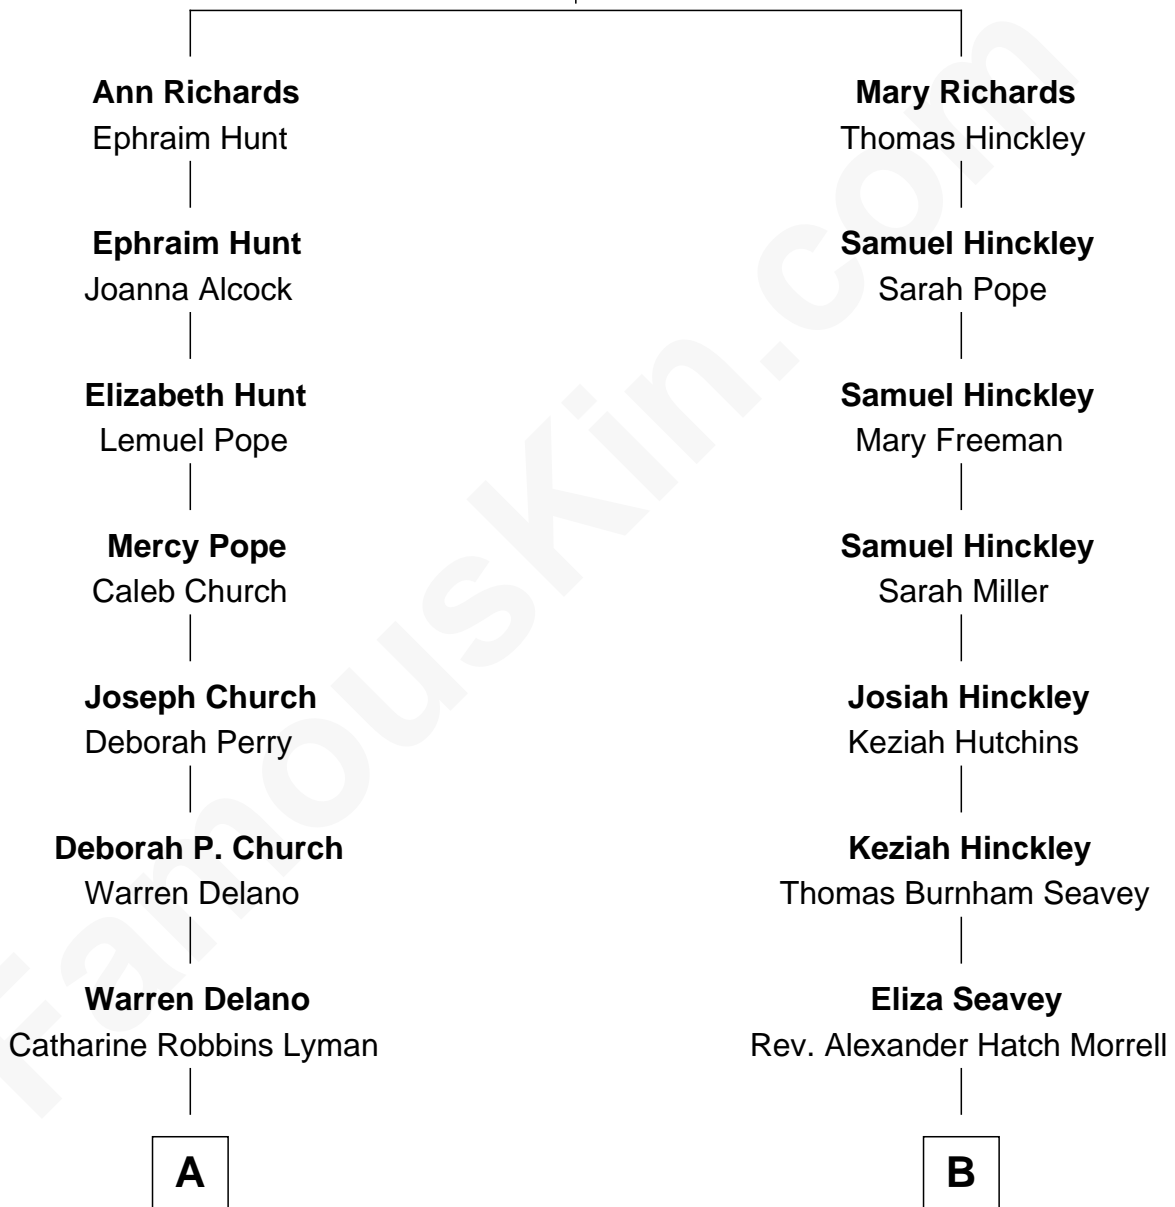

FamousKin.com
Relationship Chart of
Franklin D. Roosevelt
32nd U.S. President

8th cousin 1 time removed of
Bette Davis
Movie Actress

Thomas Richards
 Welthian - - - - -

A

Sara Delano
James Roosevelt

Franklin D. Roosevelt
32nd U.S. President

B

Eliza Jane Morrell
Edward Elwell Davis

Harlow Morrell Davis
Ruth Augusta Favor

Bette Davis
Movie Actress

FamousKin.com