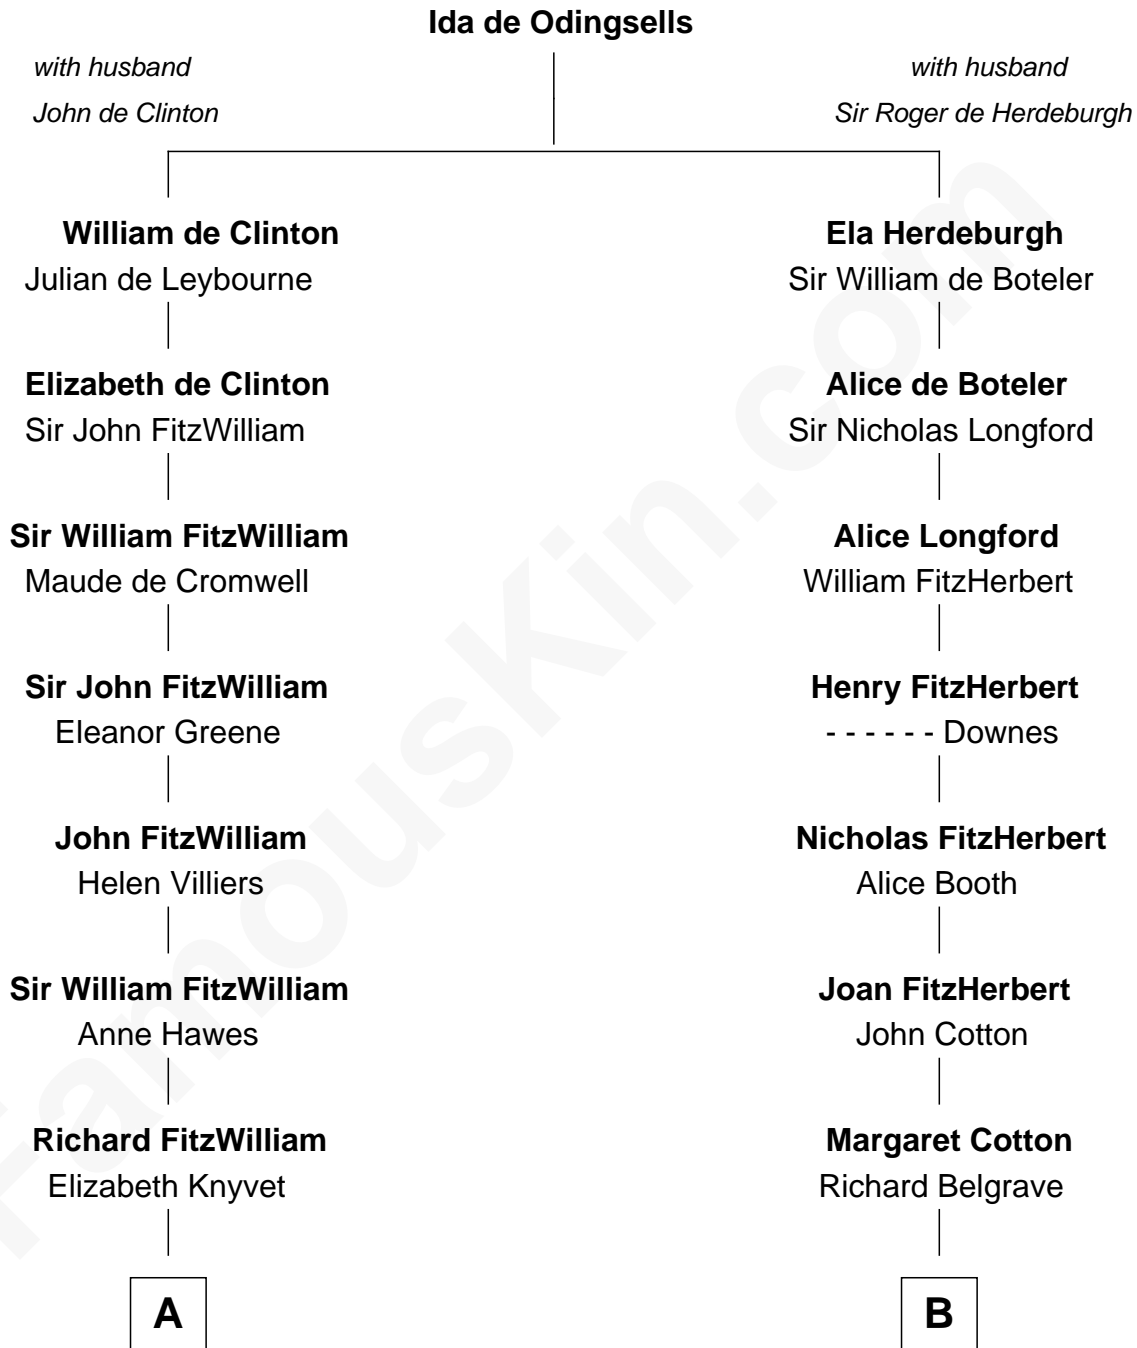

FamousKin.com
Relationship Chart of
Franklin D. Roosevelt
32nd U.S. President

18th cousin 3 times removed of

Bette Davis
Movie Actress

C

James Roosevelt

Sara Delano

Franklin D. Roosevelt

32nd U.S. President

D

Benjamin W. Bailey

Latta Hopkins

Harriet Jane Bailey

Charles Otis Thompson

Harriet Eugenia Thompson

William Aaron Favor

Ruth Augusta Favor