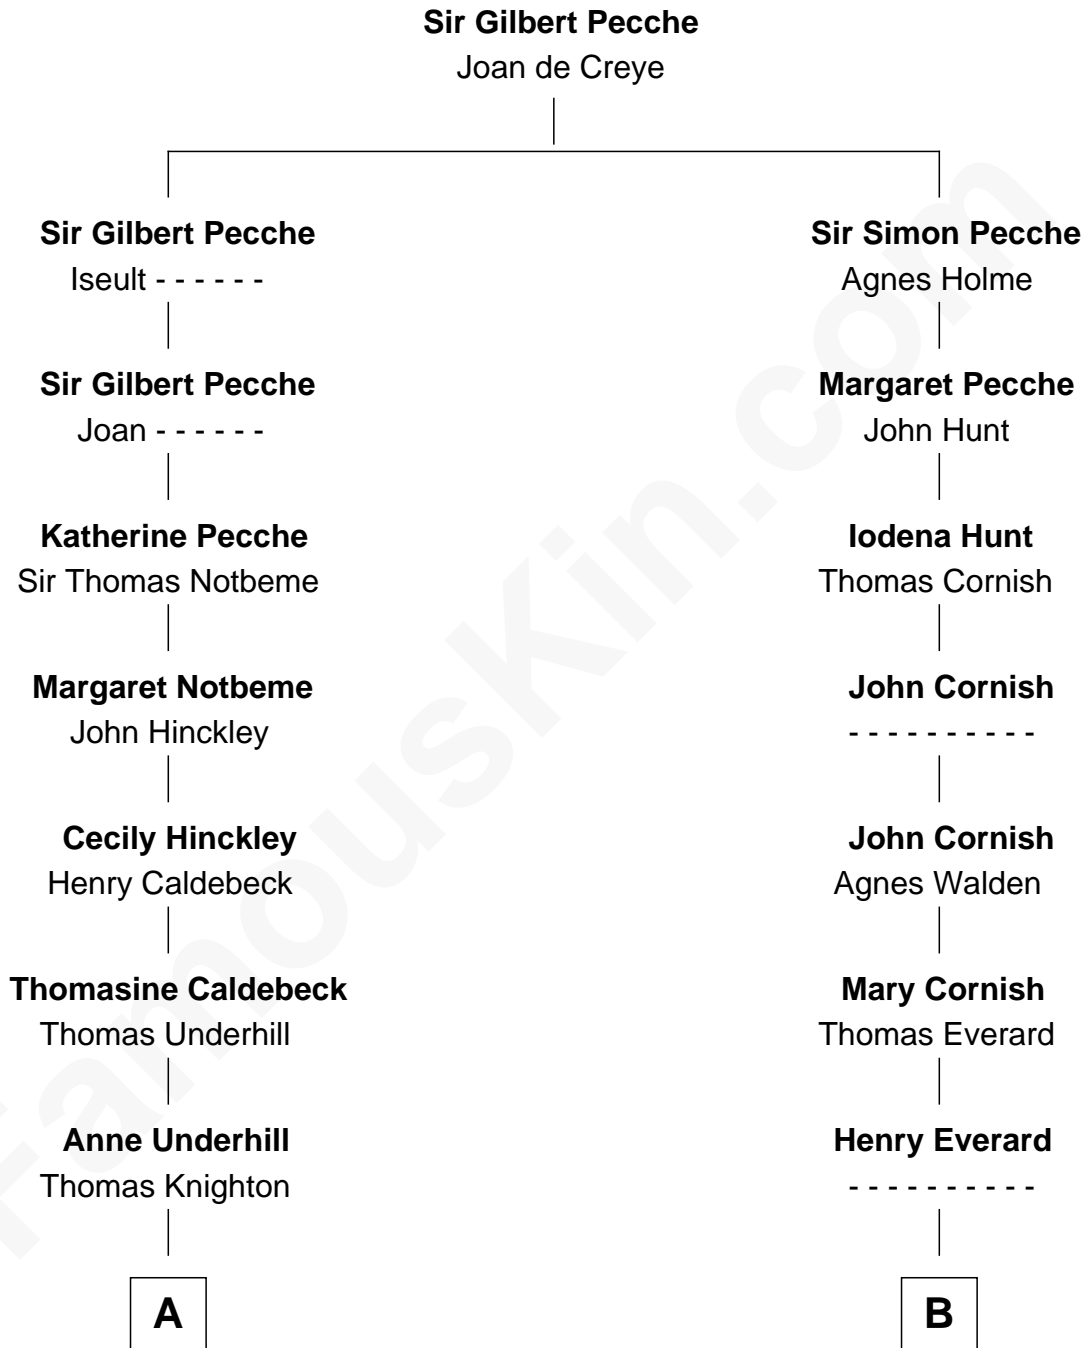

FamousKin.com
Relationship Chart of
Franklin D. Roosevelt
32nd U.S. President

16th cousin 3 times removed of
Eliphalet Remington
Founder of Remington Arms Company

C

—
Isaac Daniel Roosevelt
Mary Rebecca Aspinwall

—
James Roosevelt
Sara Delano

—
Franklin D. Roosevelt
32nd U.S. President

FamousKin.com