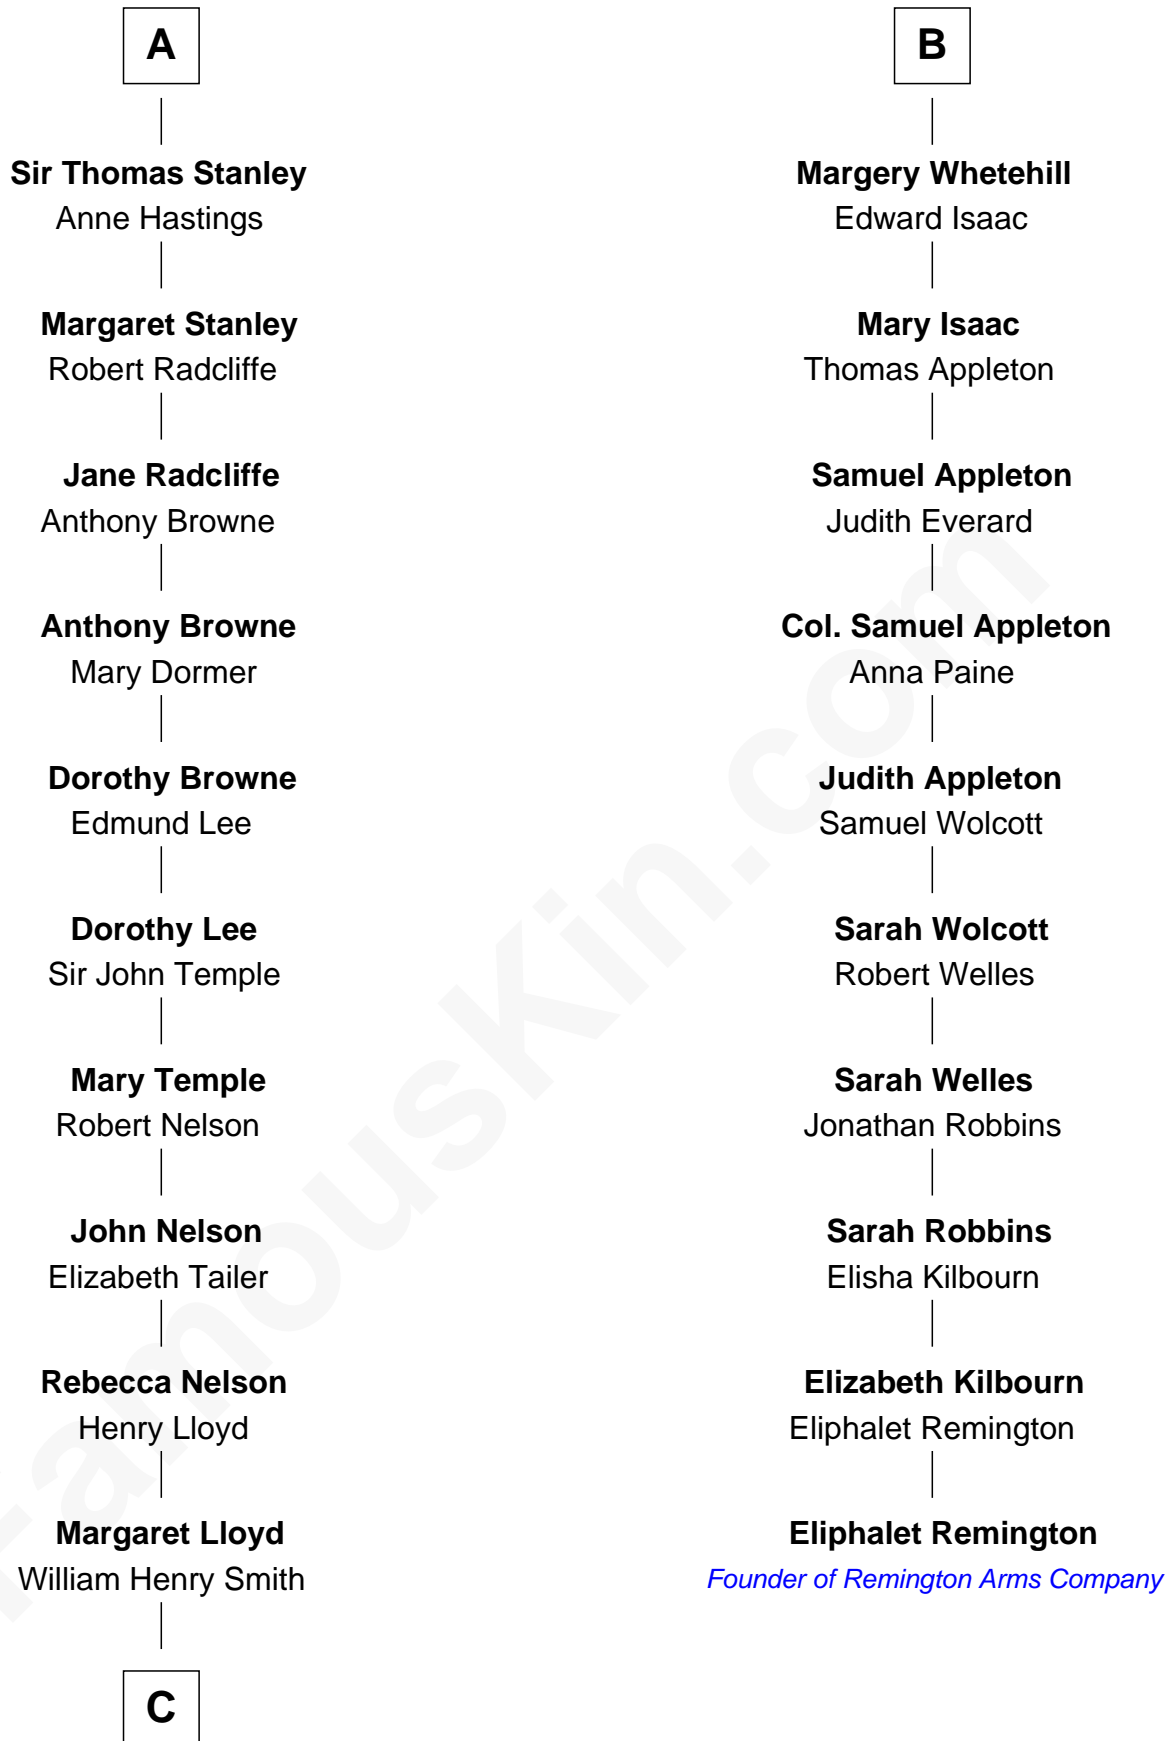

FamousKin.com
Relationship Chart of
Franklin D. Roosevelt
32nd U.S. President

16th cousin 5 times removed of
Eliphalet Remington
Founder of Remington Arms Company

C

Rebecca Smith

John Aspinwall

John Aspinwall

Susan Howland

Mary Rebecca Aspinwall

Isaac Daniel Roosevelt

James Roosevelt

Sara Delano

Franklin D. Roosevelt

32nd U.S. President

FamousKin.com