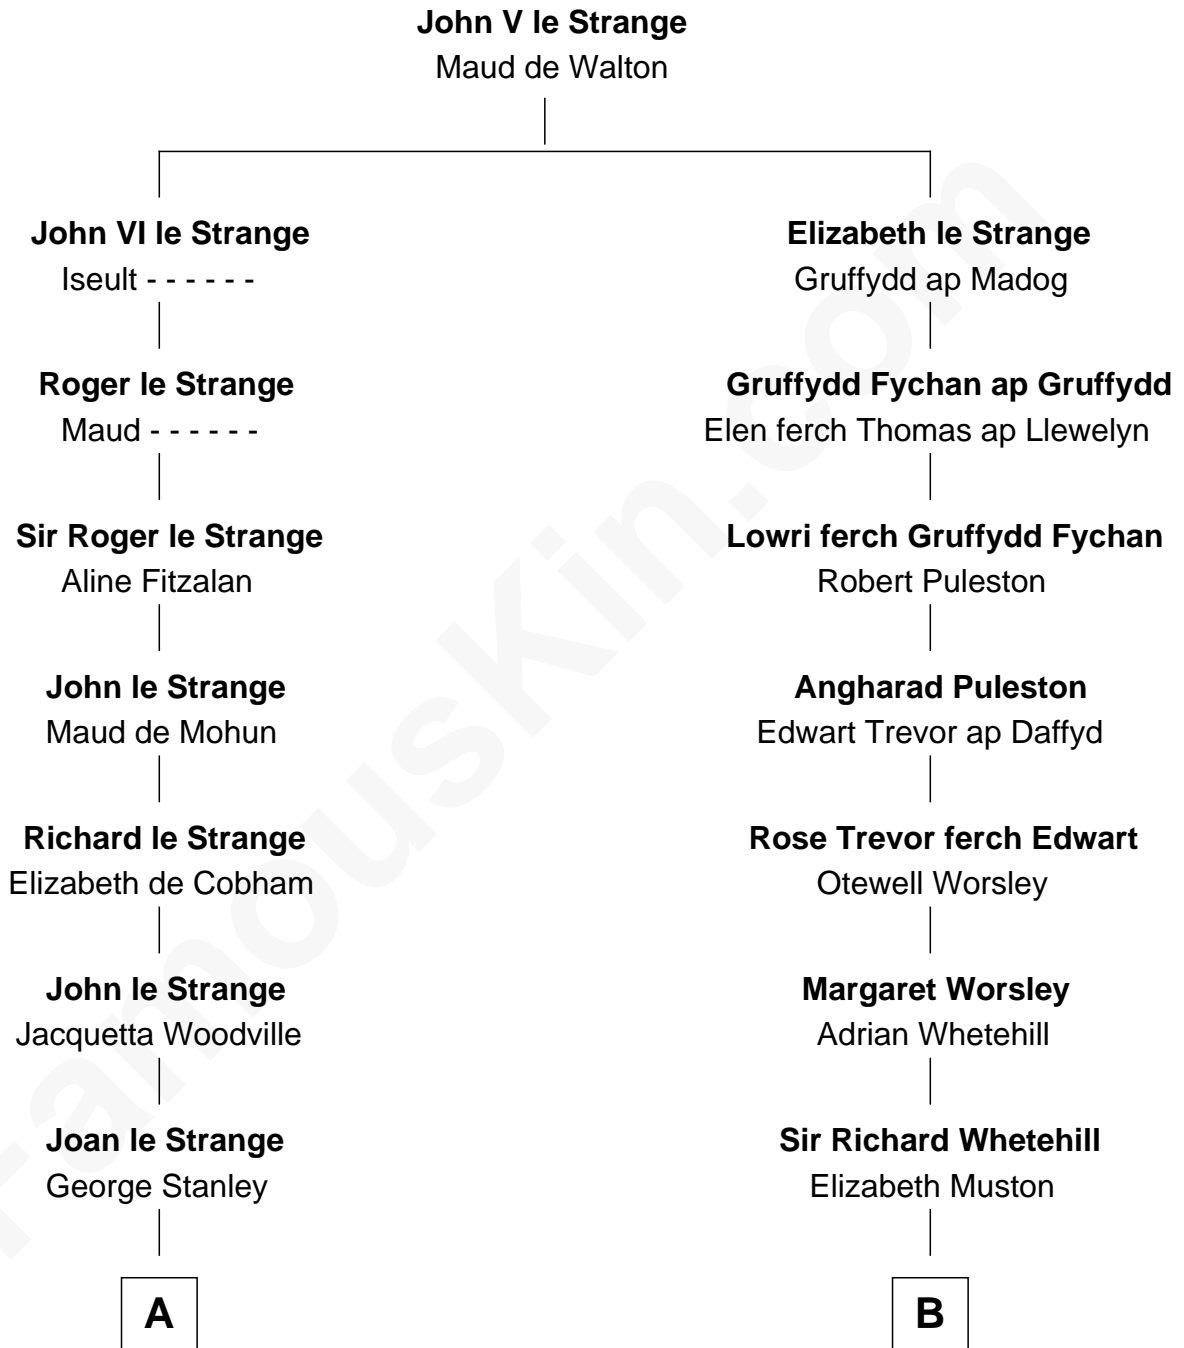

FamousKin.com
Relationship Chart of
Franklin D. Roosevelt
32nd U.S. President

16th cousin 5 times removed of
Eliphalet Remington
Founder of Remington Arms Company

C

Rebecca Smith

John Aspinwall

John Aspinwall

Susan Howland

Mary Rebecca Aspinwall

Isaac Daniel Roosevelt

James Roosevelt

Sara Delano

Franklin D. Roosevelt

32nd U.S. President

FamousKin.com