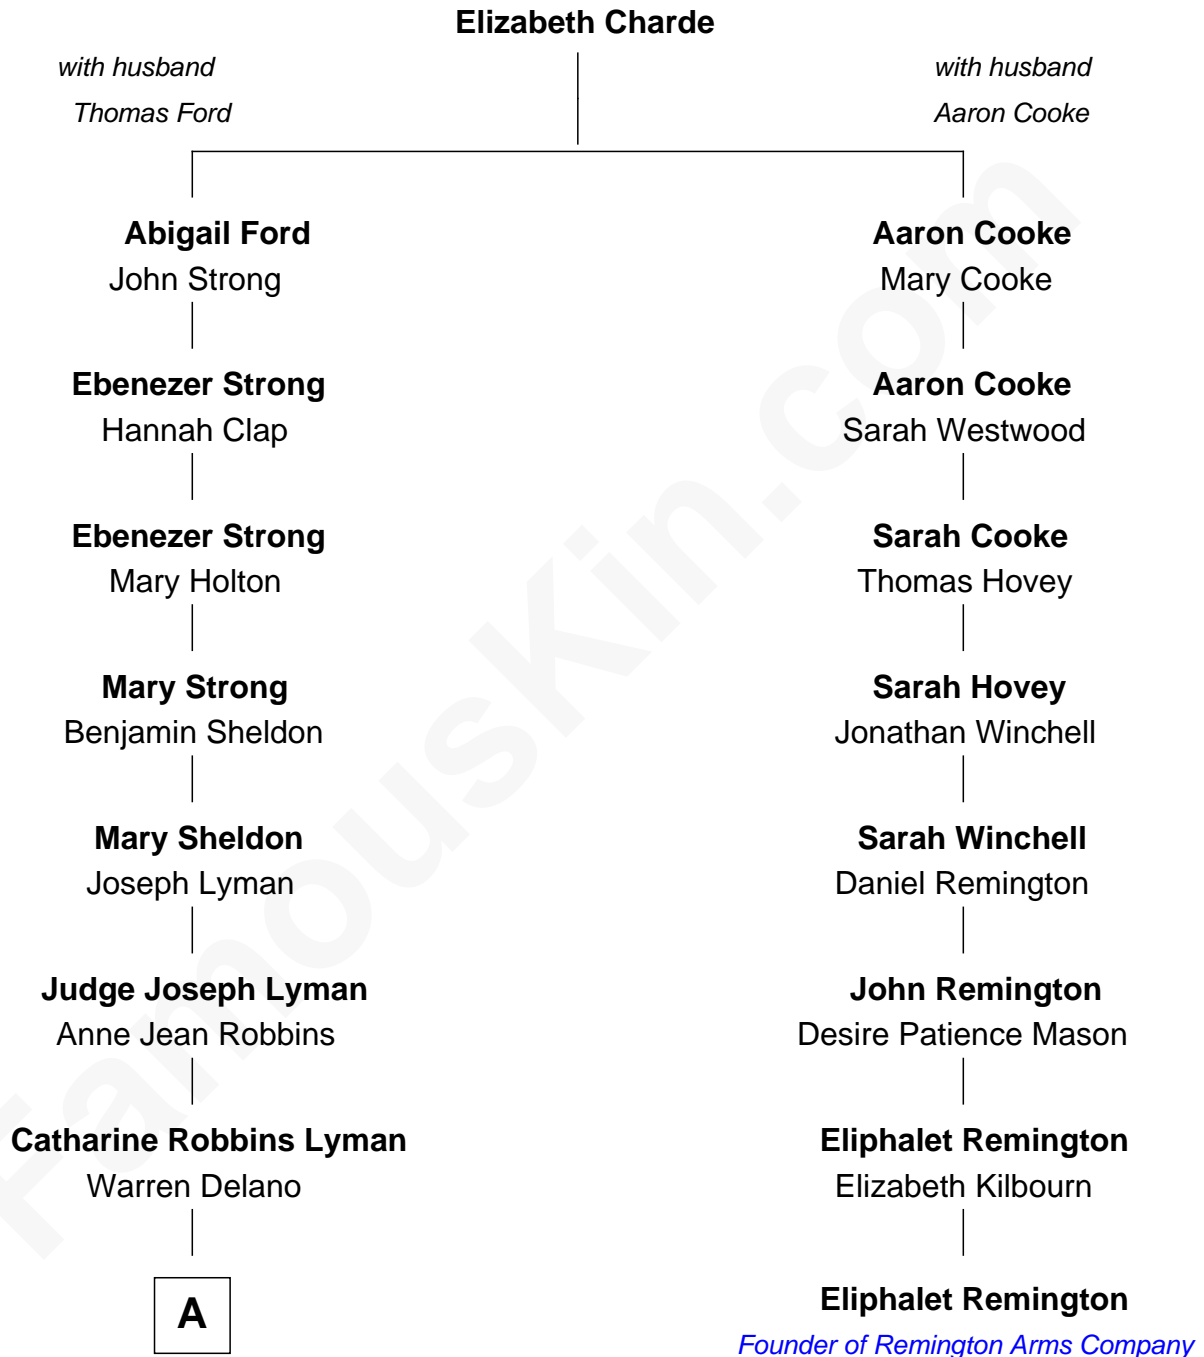

**FamousKin.com**  
**Relationship Chart of**  
**Franklin D. Roosevelt**  
*32nd U.S. President*

**7th cousin 1 time removed of**  
**Elphalet Remington**  
*Founder of Remington Arms Company*

**A**

—  
**Sara Delano**  
James Roosevelt

—  
**Franklin D. Roosevelt**  
*32nd U.S. President*

FamousKin.com