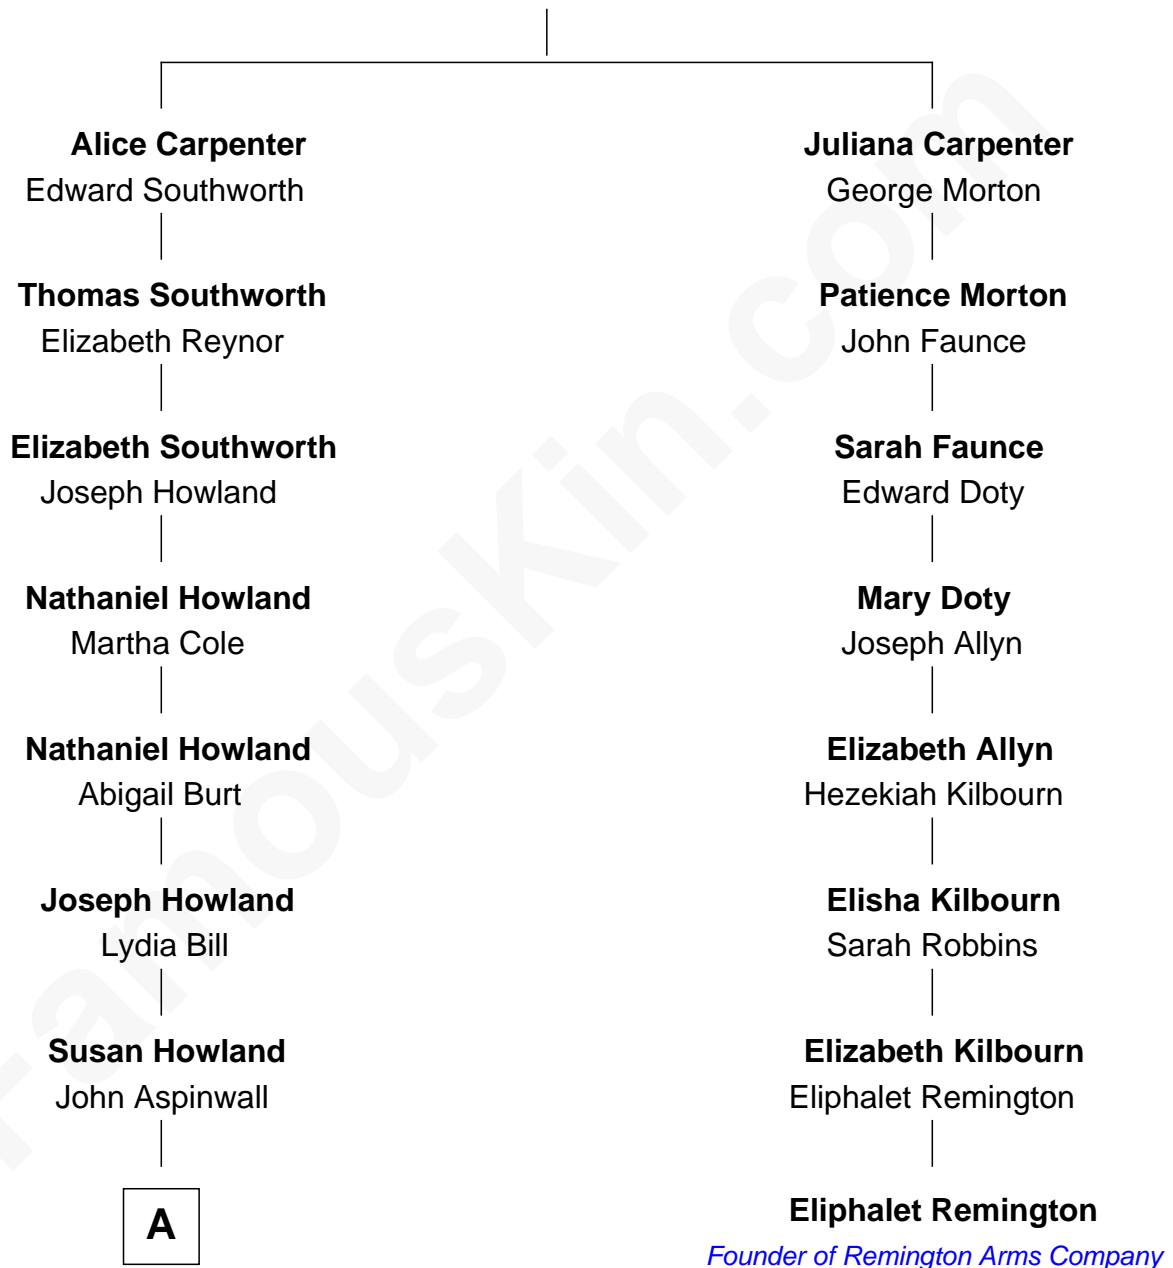

**FamousKin.com**  
**Relationship Chart of**  
**Franklin D. Roosevelt**  
*32nd U.S. President*

**7th cousin 2 times removed of**  
**Eliphalet Remington**  
*Founder of Remington Arms Company*

**Alexander Carpenter**

**A**

—  
**Mary Rebecca Aspinwall**

Isaac Daniel Roosevelt

—  
**James Roosevelt**

Sara Delano

—  
**Franklin D. Roosevelt**

*32nd U.S. President*

FamousKin.com