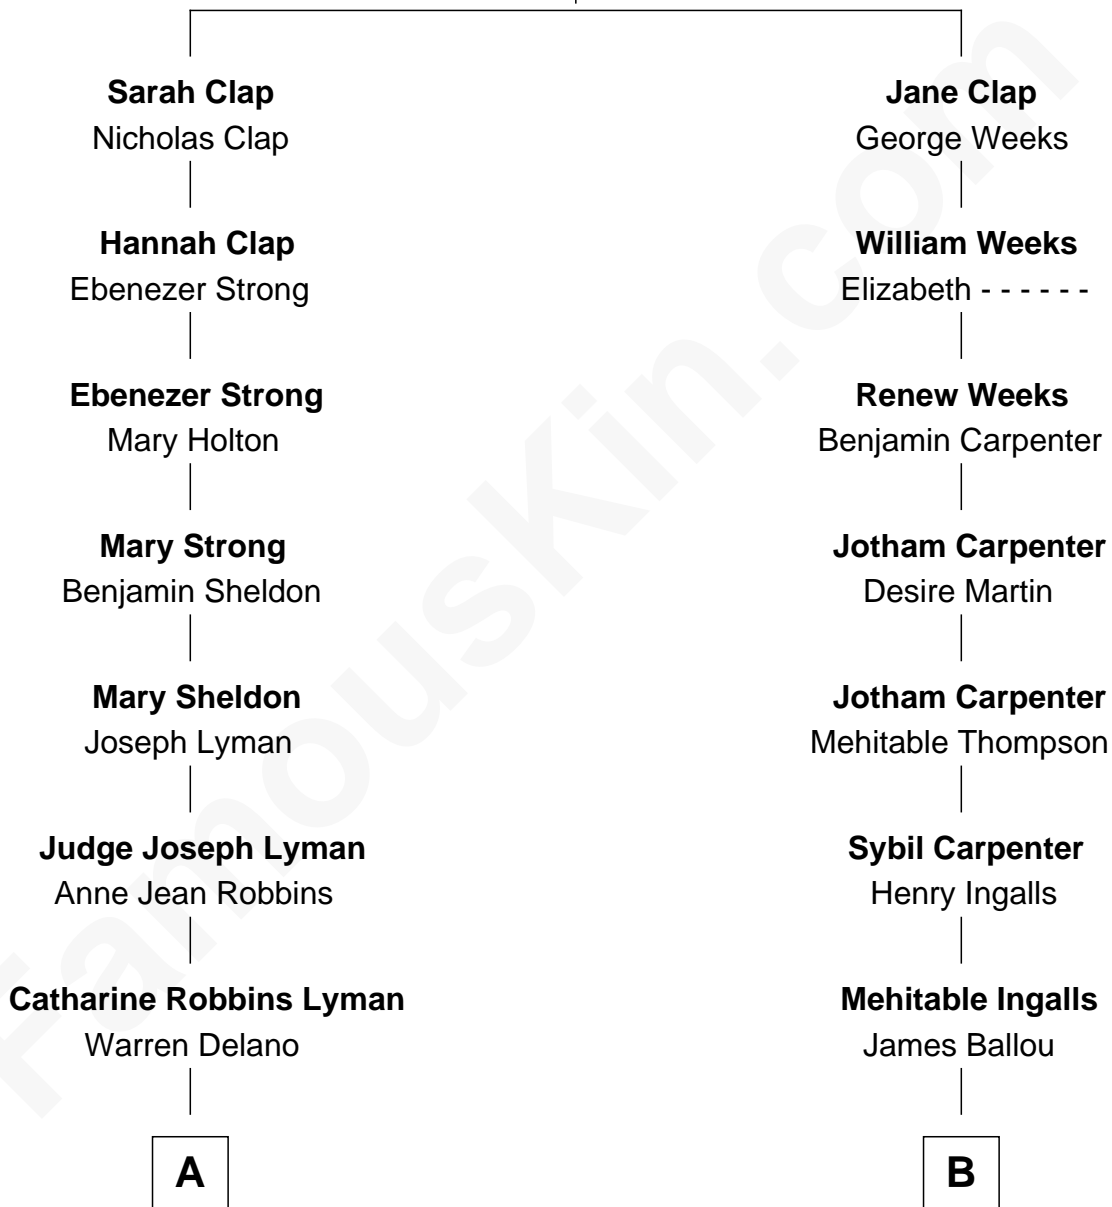

FamousKin.com
Relationship Chart of
Franklin D. Roosevelt
32nd U.S. President

8th cousin of

James Garfield
20th U.S. President

William Clap
 Joan Channon

A

Sara Delano
James Roosevelt

Franklin D. Roosevelt
32nd U.S. President

B

Eliza Ballou
Abram Garfield

James Garfield
20th U.S. President

FamousKin.com