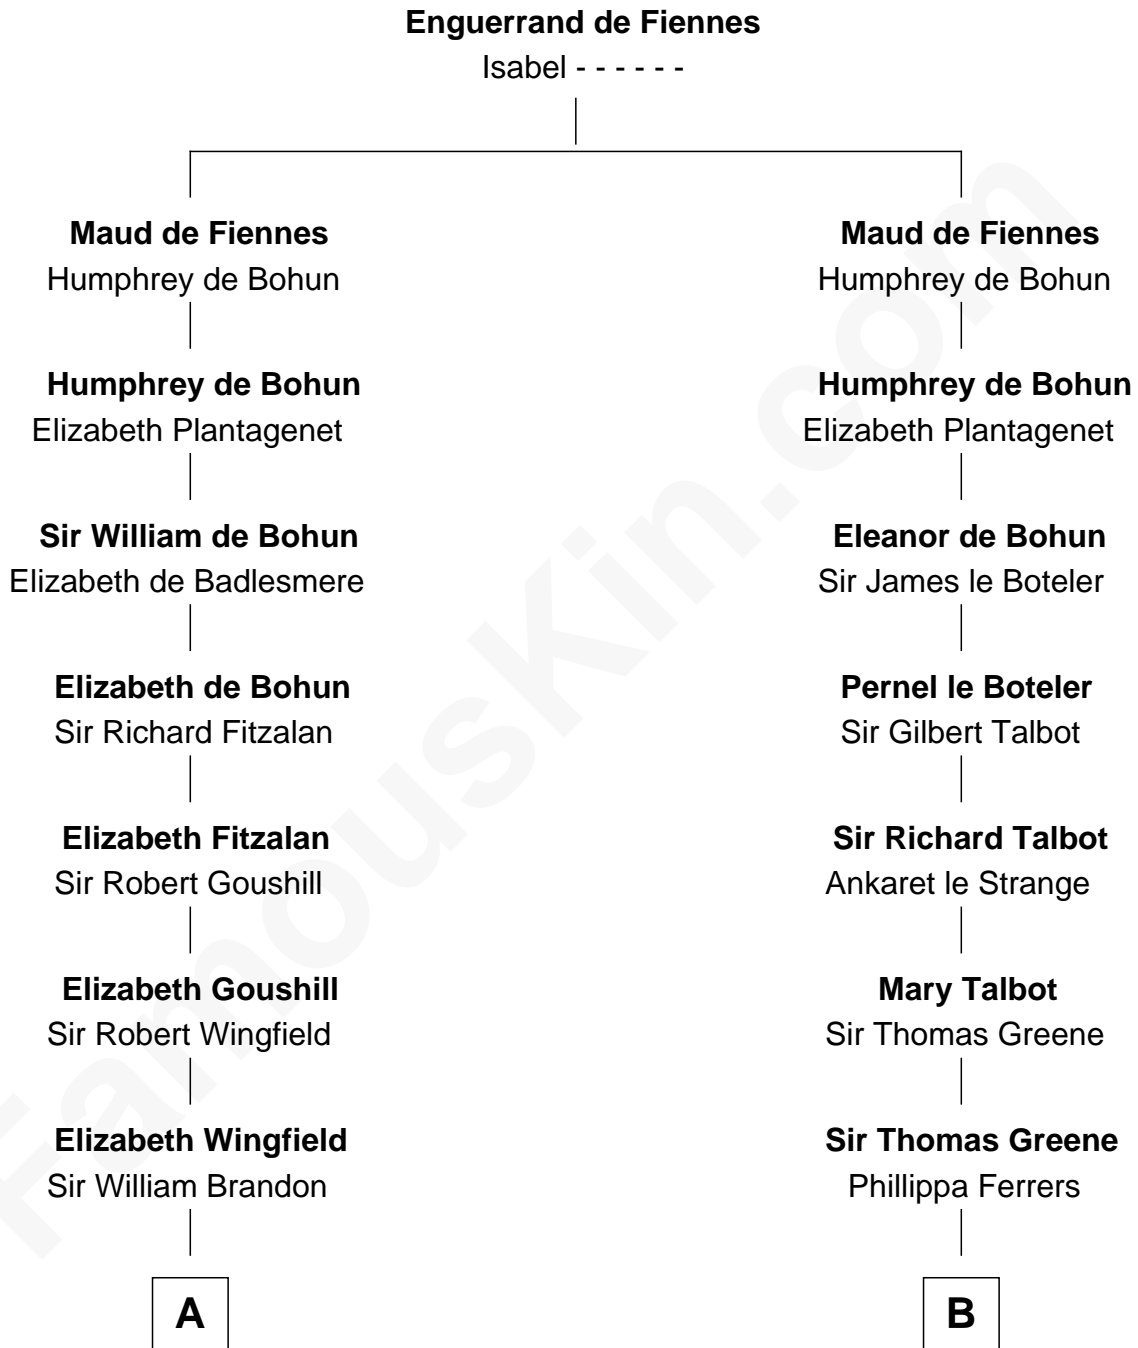

FamousKin.com
Relationship Chart of
Franklin D. Roosevelt
32nd U.S. President

20th cousin of
Lucretia (Rudolph) Garfield
First Lady of President James Garfield

C

Deborah P. Church

Warren Delano

Warren Delano

Catharine Robbins Lyman

Sara Delano

James Roosevelt

Franklin D. Roosevelt

32nd U.S. President

D

Peleg Sanford Mason

Mary Stanton

Elijah Mason

Lucretia Greene

Arabella Greene Mason

Zebulon Rudolph

Lucretia (Rudolph) Garfield

First Lady of James Garfield