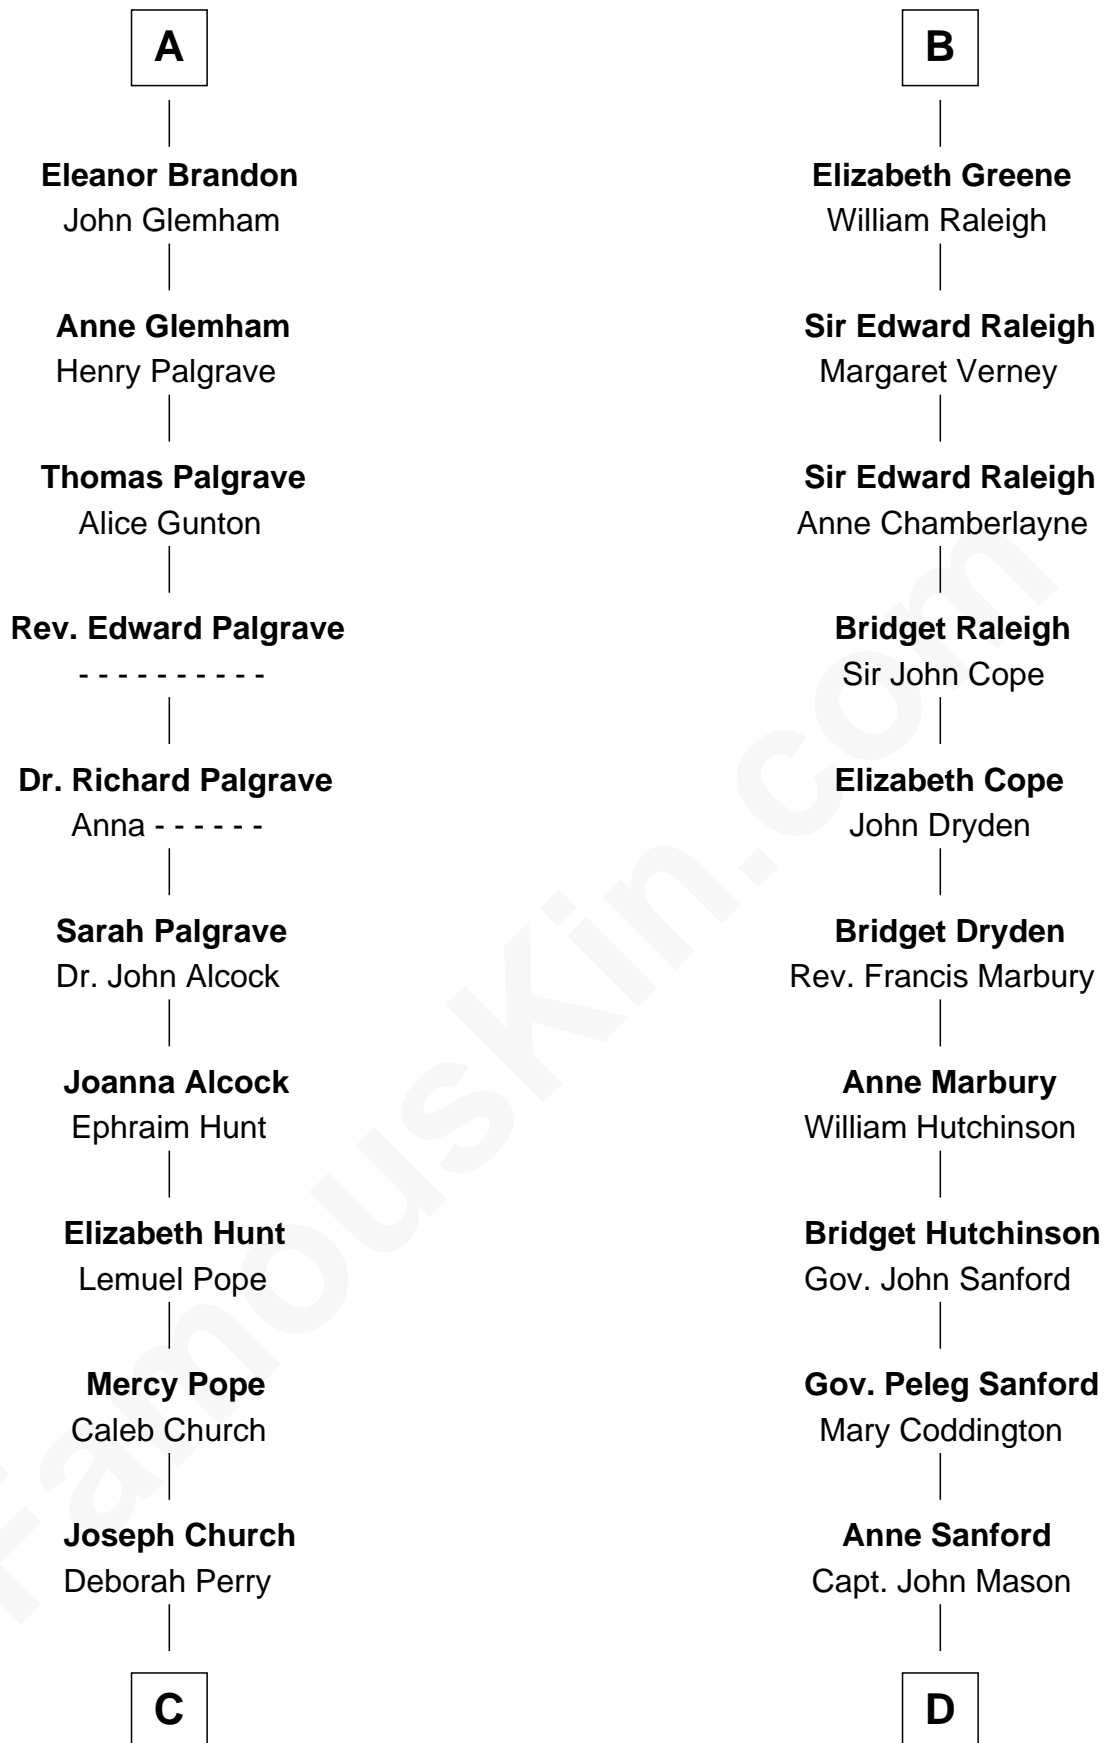

FamousKin.com
Relationship Chart of
Franklin D. Roosevelt
32nd U.S. President

20th cousin of
Lucretia (Rudolph) Garfield
First Lady of President James Garfield

C

Deborah P. Church

Warren Delano

Warren Delano

Catharine Robbins Lyman

Sara Delano

James Roosevelt

Franklin D. Roosevelt

32nd U.S. President

D

Peleg Sanford Mason

Mary Stanton

Elijah Mason

Lucretia Greene

Arabella Greene Mason

Zebulon Rudolph

Lucretia (Rudolph) Garfield

First Lady of James Garfield