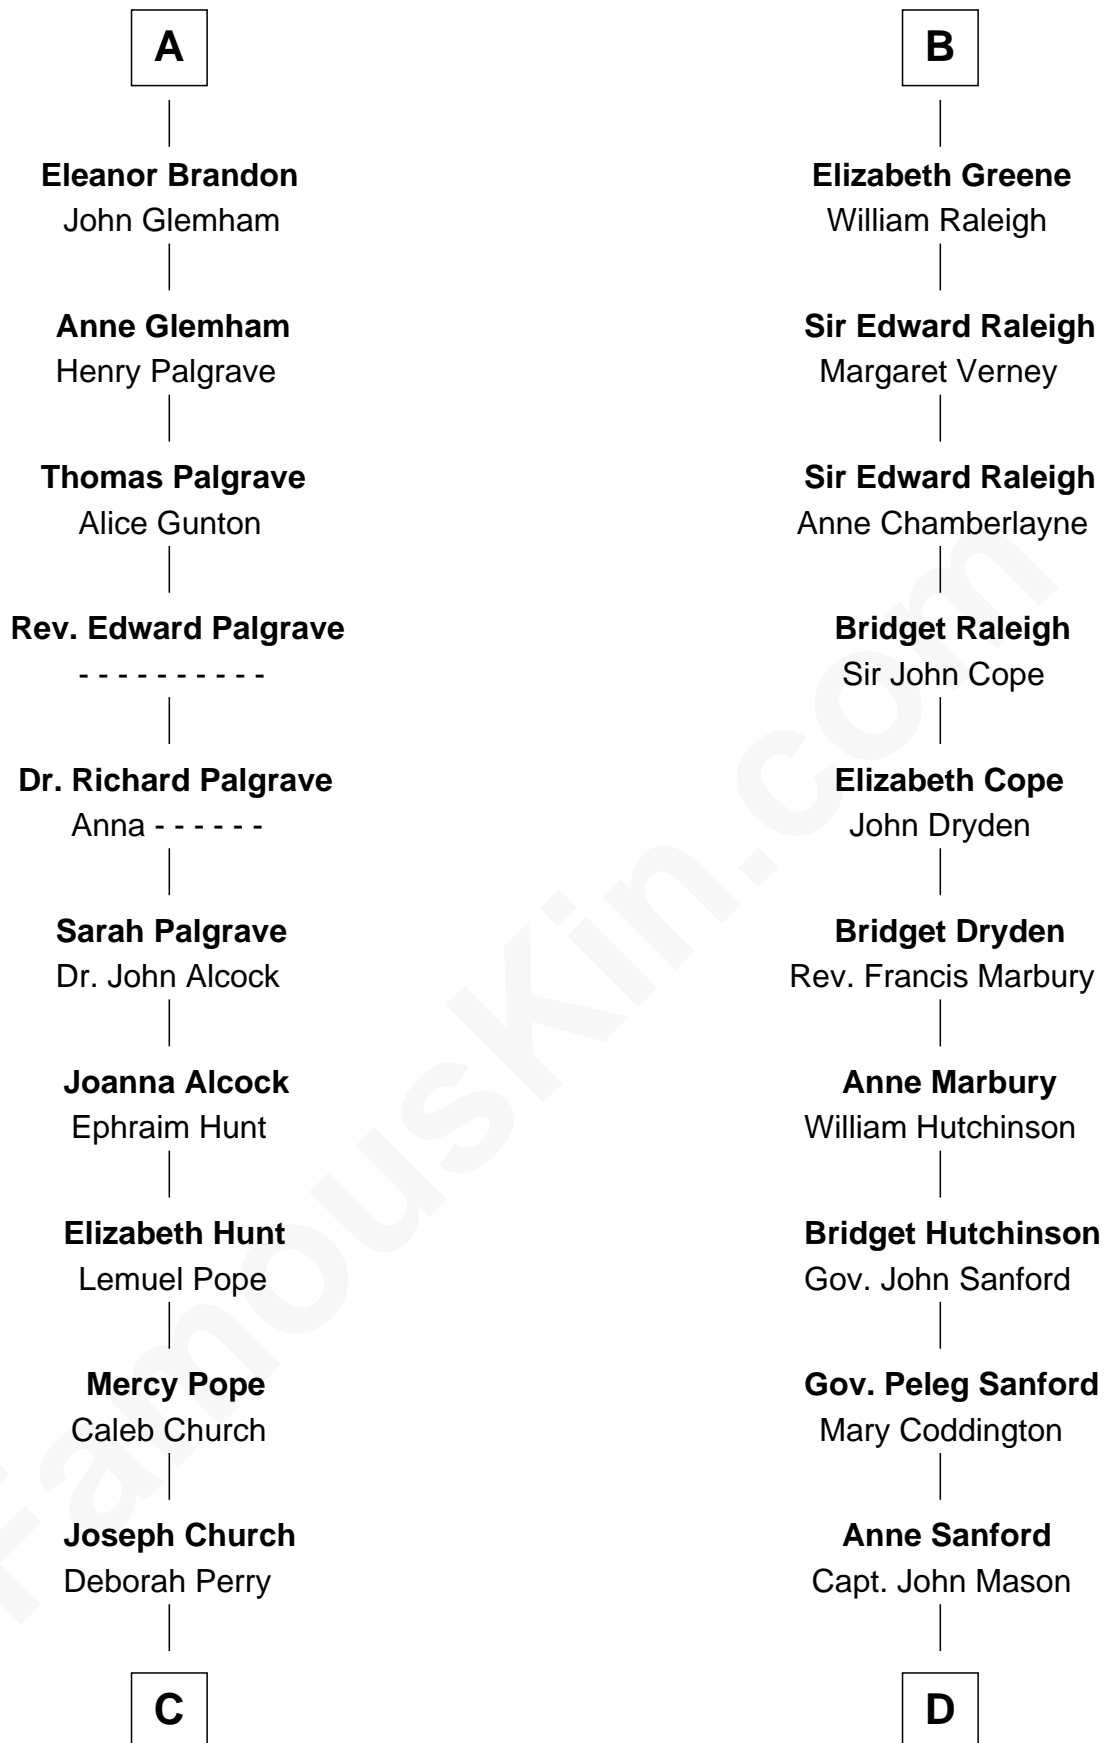

**FamousKin.com**  
**Relationship Chart of**  
**Franklin D. Roosevelt**  
*32nd U.S. President*

**20th cousin of**  
**Lucretia (Rudolph) Garfield**  
*First Lady of President James Garfield*

**Sir Humphrey de Bohun**  
 Eleanor de Braiose

**C**

**Deborah P. Church**

Warren Delano

**Warren Delano**

Catharine Robbins Lyman

**Sara Delano**

James Roosevelt

**Franklin D. Roosevelt**

*32nd U.S. President*

**D**

**Peleg Sanford Mason**

Mary Stanton

**Elijah Mason**

Lucretia Greene

**Arabella Greene Mason**

Zebulon Rudolph