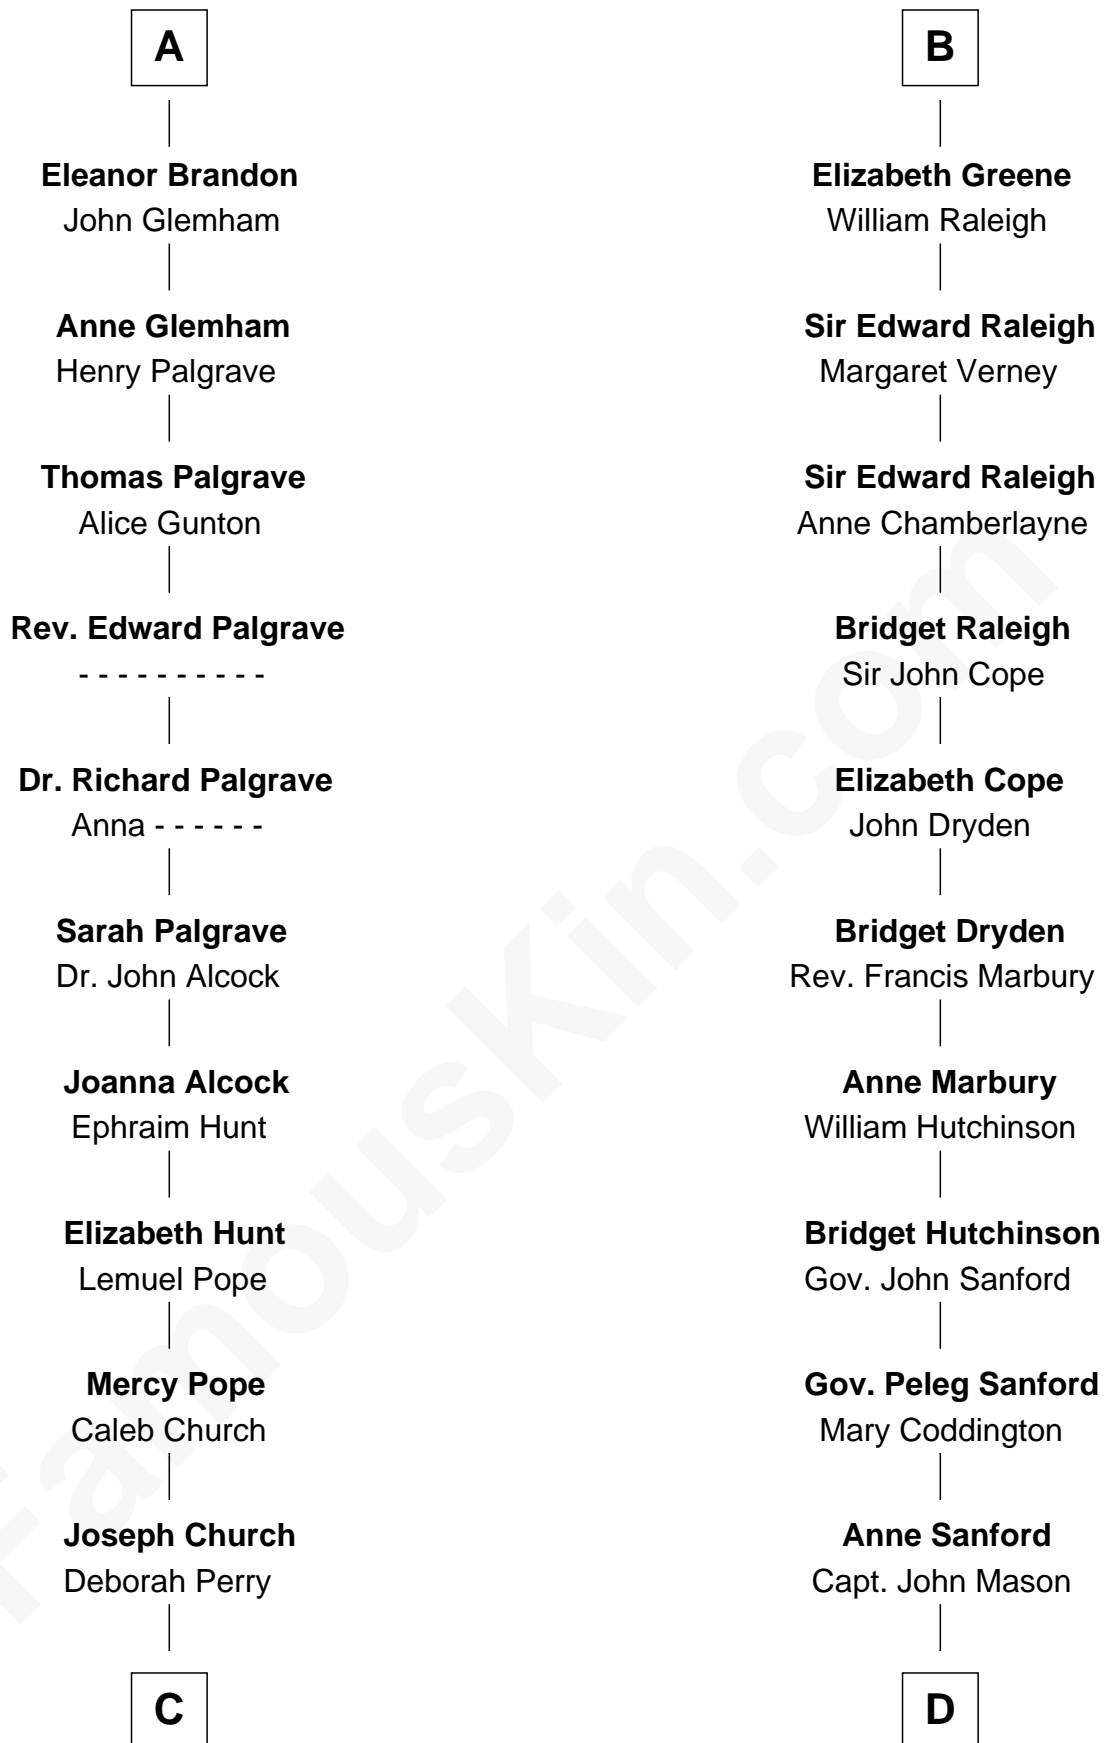

**FamousKin.com**  
**Relationship Chart of**  
**Franklin D. Roosevelt**  
*32nd U.S. President*

**20th cousin of**  
**Lucretia (Rudolph) Garfield**  
*First Lady of President James Garfield*

**Ferdinand III, King of Castile**  
 Joanna of Ponthieu

**C**

**Deborah P. Church**

Warren Delano

**Warren Delano**

Catharine Robbins Lyman

**Sara Delano**

James Roosevelt

**Franklin D. Roosevelt**

*32nd U.S. President*

**D**

**Peleg Sanford Mason**

Mary Stanton

**Elijah Mason**

Lucretia Greene

**Arabella Greene Mason**

Zebulon Rudolph