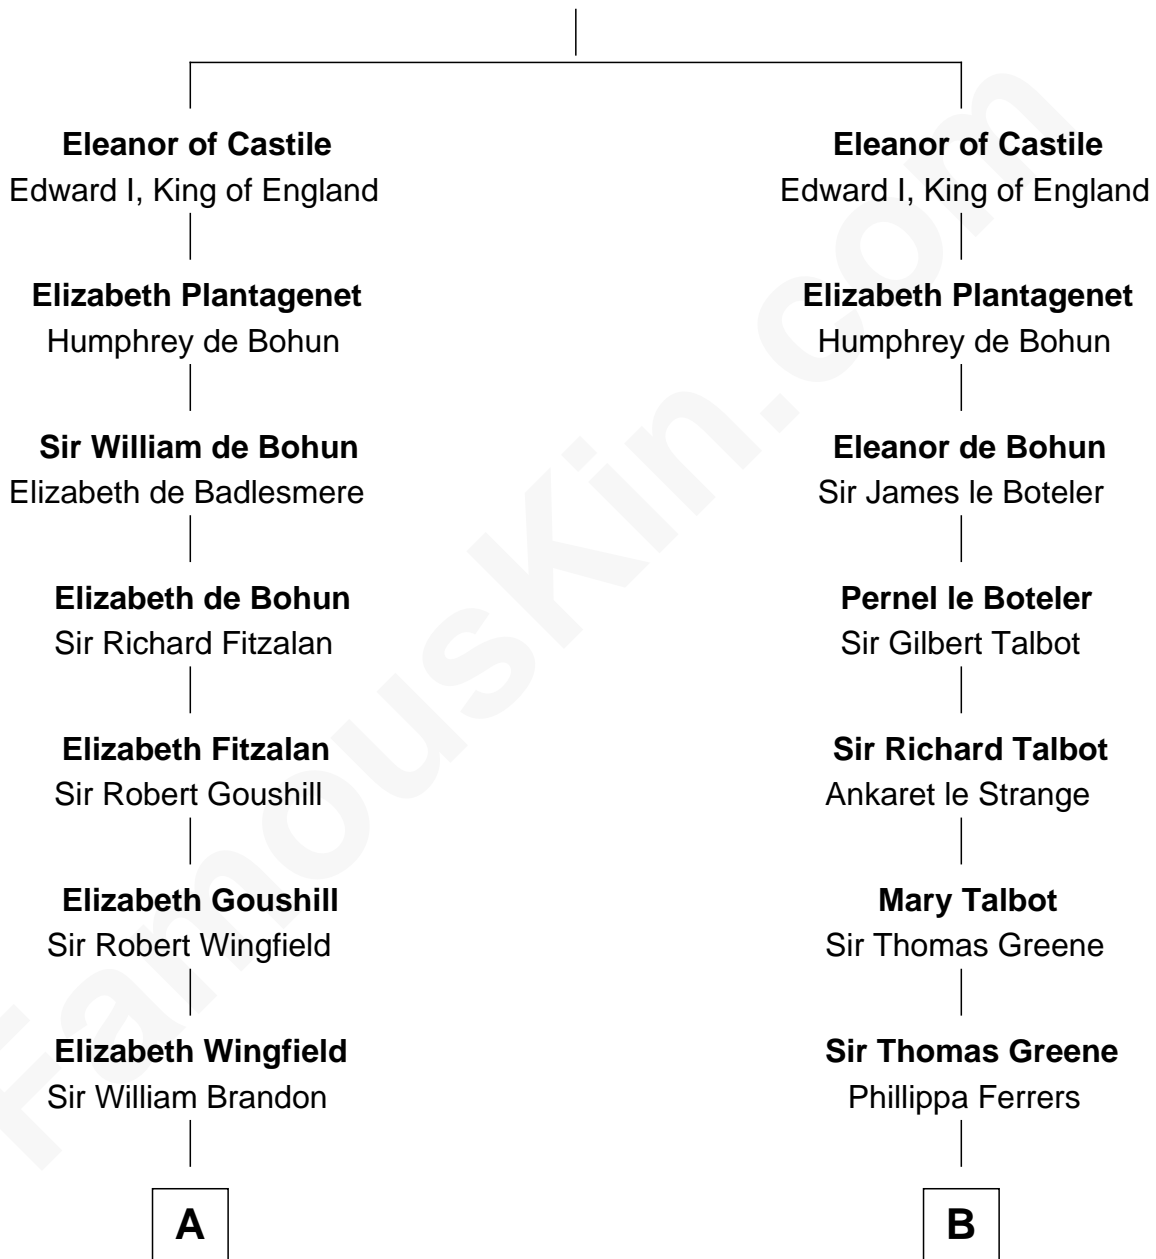

**FamousKin.com**  
**Relationship Chart of**  
**Franklin D. Roosevelt**  
*32nd U.S. President*

**20th cousin of**  
**Lucretia (Rudolph) Garfield**  
*First Lady of President James Garfield*

**Ferdinand III, King of Castile**  
 Joanna of Ponthieu

**C**

**Deborah P. Church**

Warren Delano

**Warren Delano**

Catharine Robbins Lyman

**Sara Delano**

James Roosevelt

**Franklin D. Roosevelt**

*32nd U.S. President*

**D**

**Peleg Sanford Mason**

Mary Stanton

**Elijah Mason**

Lucretia Greene

**Arabella Greene Mason**

Zebulon Rudolph