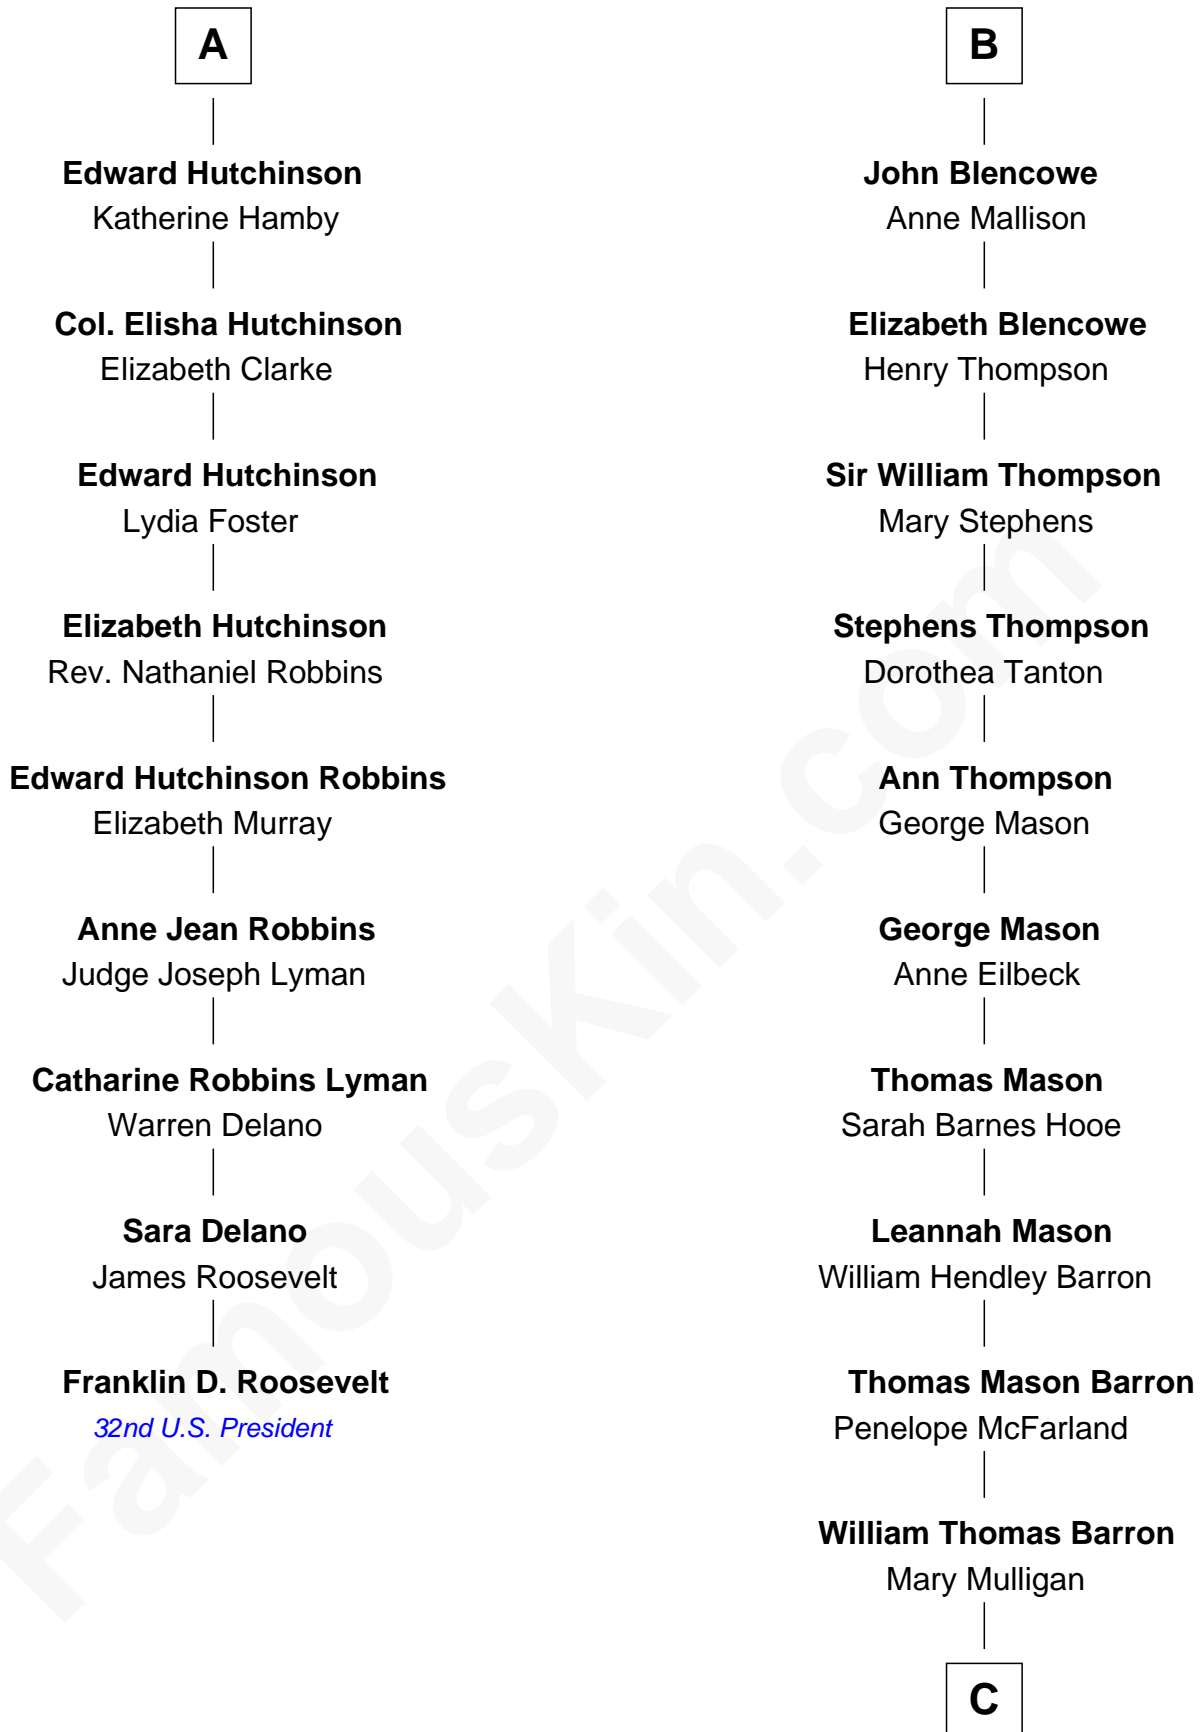

FamousKin.com
Relationship Chart of
Franklin D. Roosevelt
32nd U.S. President

15th cousin 5 times removed of
Paris Hilton
Socialite and TV Personality

Sir Walter Blount
 Sancha de Ayala

Sir Thomas Blount
 Margaret de Gresley

William Marbury
 Agnes Lenton

Winifred Dudley
 Anthony Blencowe

Rev. Francis Marbury
 Bridget Dryden

Richard Blencowe
 Apollonia Tolson

Anne Marbury
 William Hutchinson

Sir Henry Blencowe
 Grace Sandford

A

B