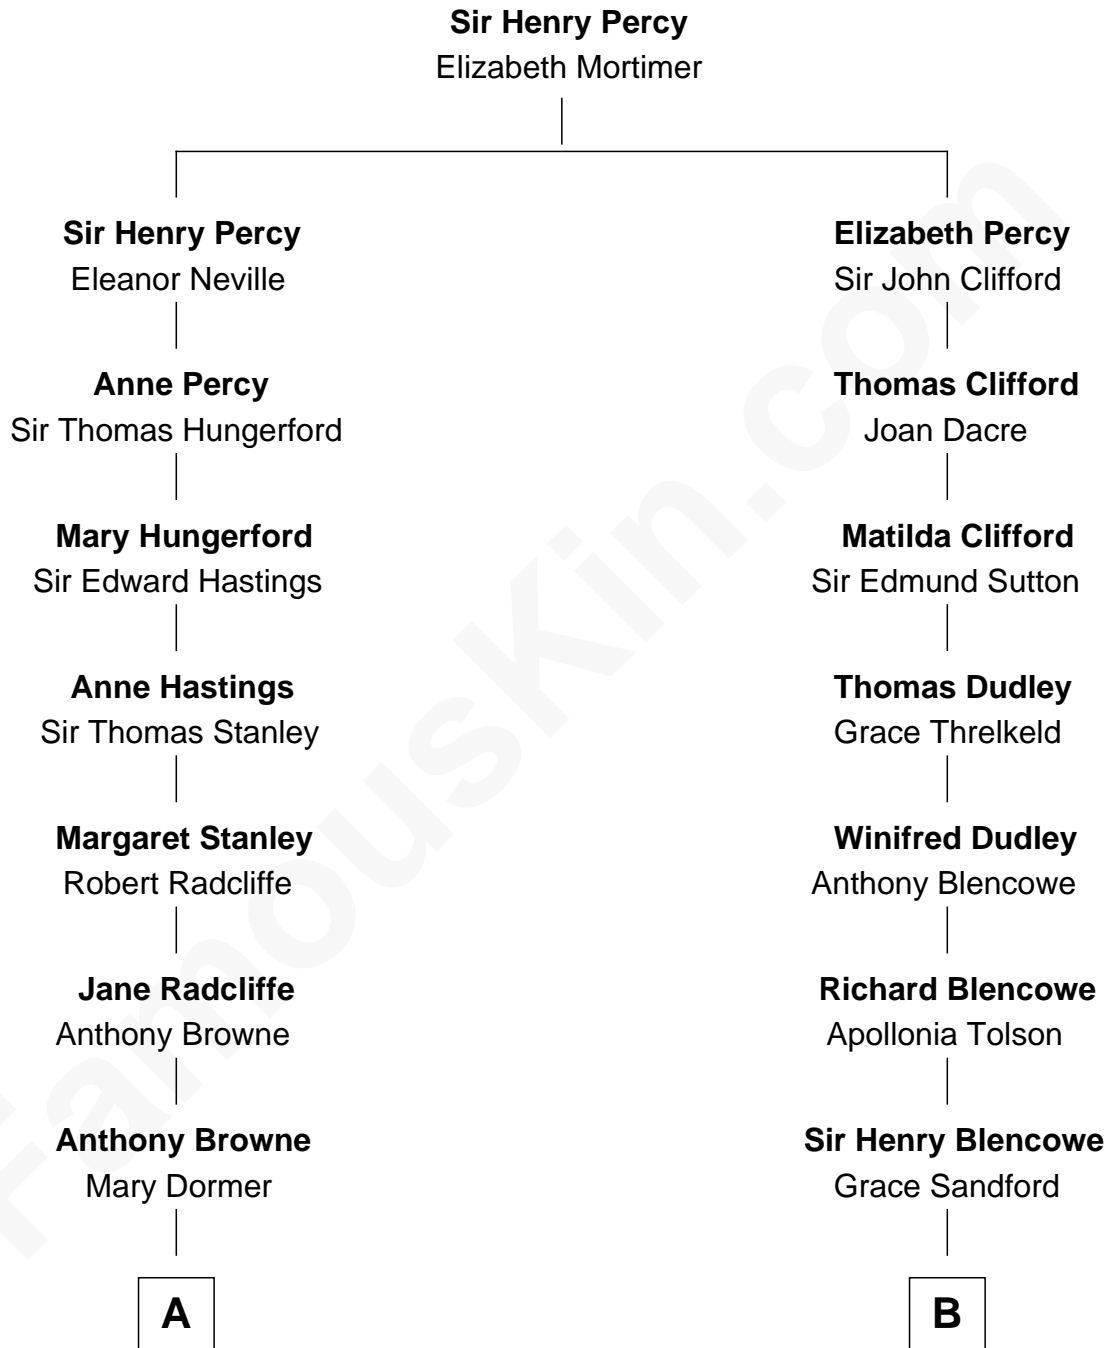

FamousKin.com
Relationship Chart of
Franklin D. Roosevelt
32nd U.S. President

17th cousin 3 times removed of
Paris Hilton
Socialite and TV Personality

C

Mary Adelaide Barron
Conrad Nicholson Hilton

Barron Hilton
Marilyn June Hawley