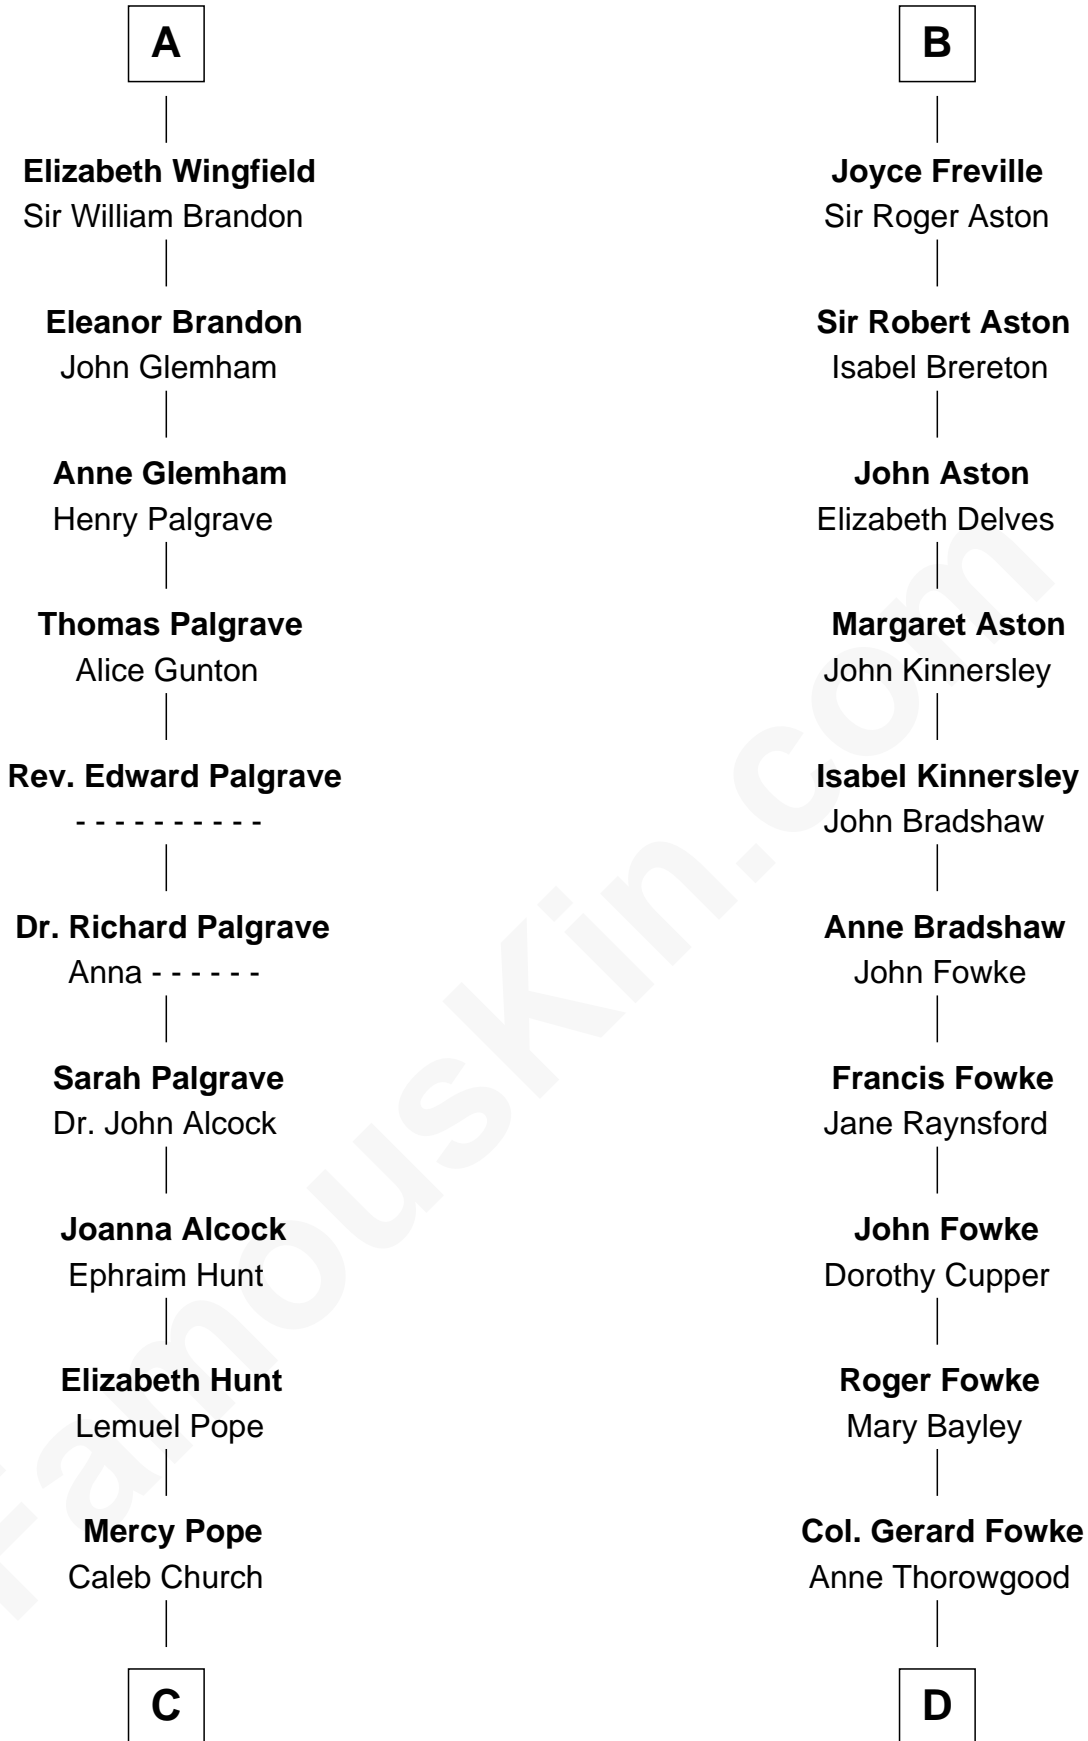

**FamousKin.com**  
**Relationship Chart of**  
**Franklin D. Roosevelt**  
*32nd U.S. President*

**19th cousin 2 times removed of**  
**George Mason**  
*Father of the U.S. Bill of Rights*

**C**

**Joseph Church**

Deborah Perry

**Deborah P. Church**

Warren Delano

**Warren Delano**

Catharine Robbins Lyman

**Sara Delano**

James Roosevelt

**Franklin D. Roosevelt**

*32nd U.S. President*

**D**

**Mary Fowke**

George Mason

**George Mason**

Ann Thompson

**George Mason**

*Father of Bill of Rights*