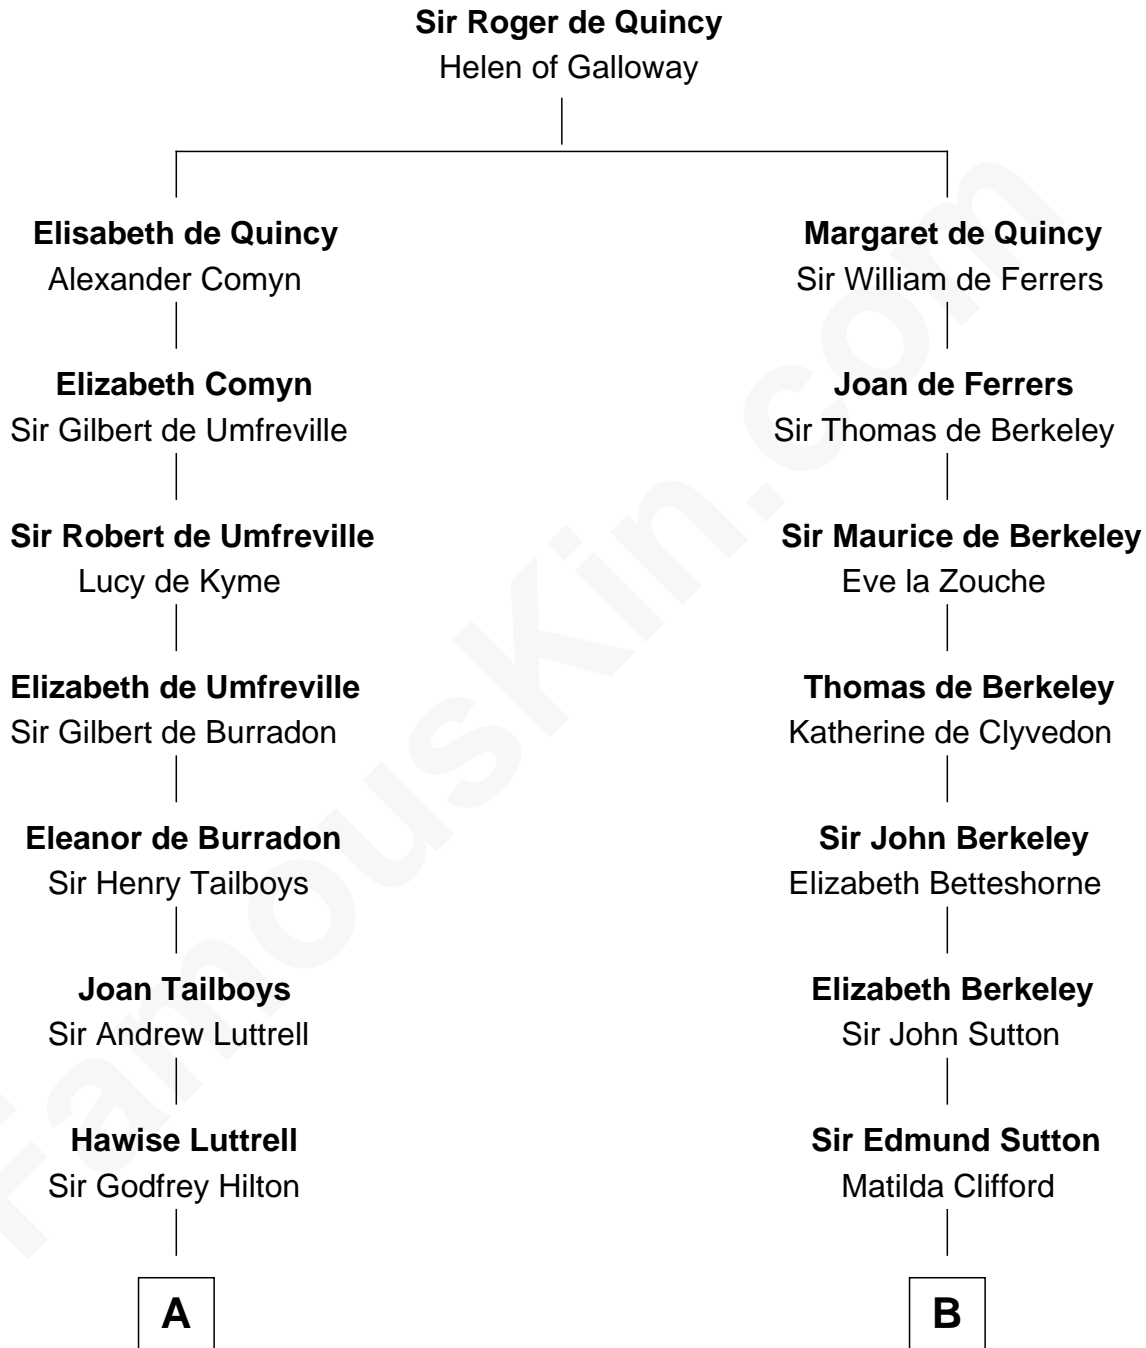

**FamousKin.com**  
**Relationship Chart of**  
**Franklin D. Roosevelt**  
*32nd U.S. President*

**16th cousin 5 times removed of**  
**George Mason**  
*Father of the U.S. Bill of Rights*

**C**

Edward Hutchinson Robbins

Elizabeth Murray

Anne Jean Robbins

Judge Joseph Lyman

Catharine Robbins Lyman

Warren Delano

Sara Delano

James Roosevelt

Franklin D. Roosevelt

*32nd U.S. President*

FamousKin.com