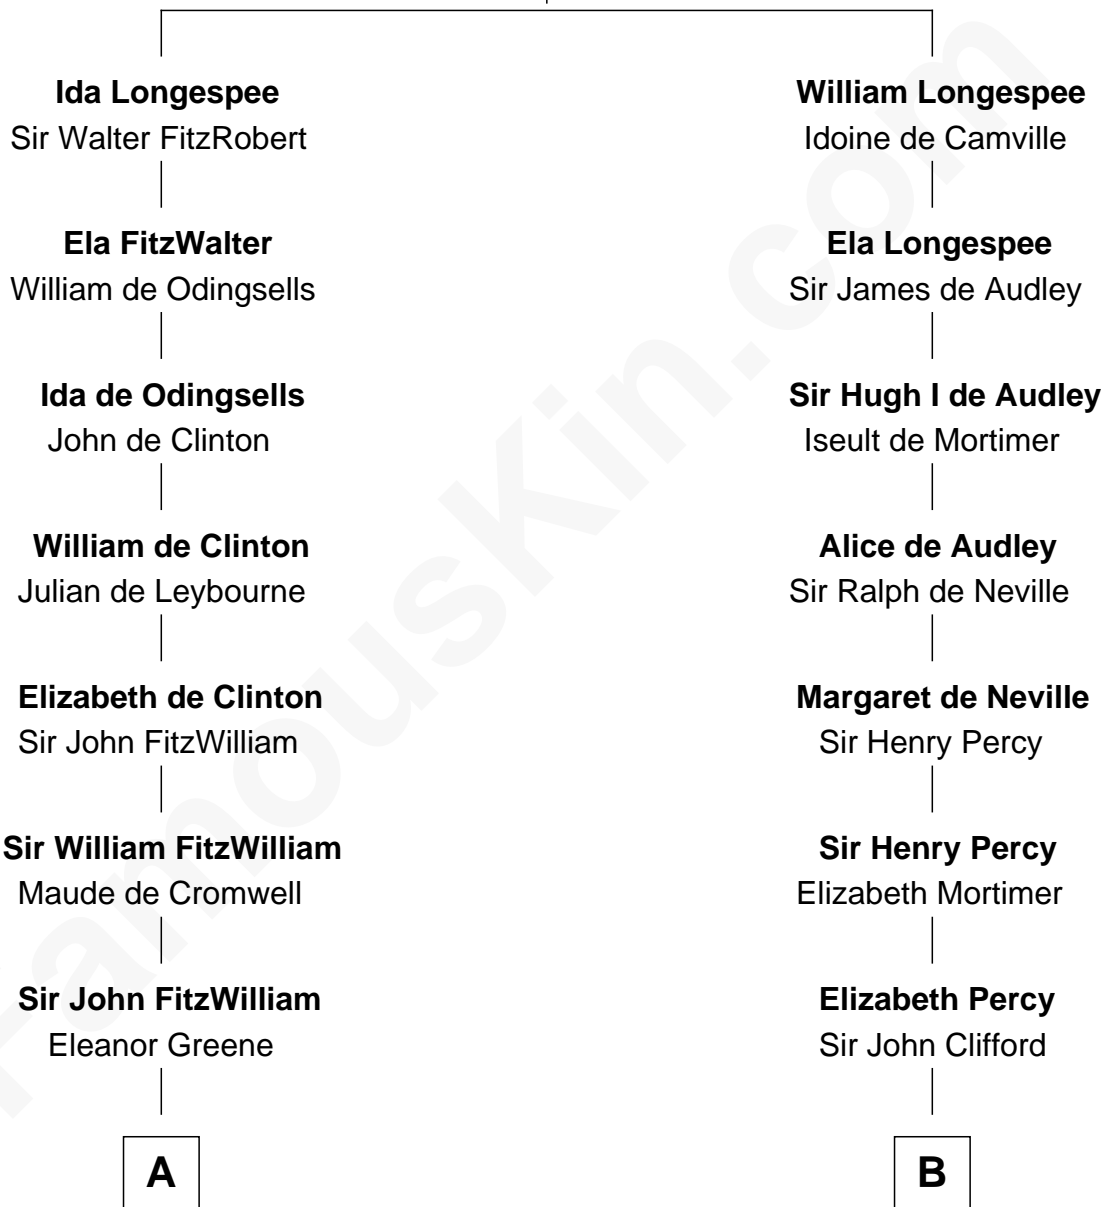

**FamousKin.com**  
**Relationship Chart of**  
**Franklin D. Roosevelt**  
*32nd U.S. President*

**18th cousin 3 times removed of**  
**George Mason**  
*Father of the U.S. Bill of Rights*

**Sir William Longespee**  
 Ela of Salisbury

**C**

**Rebecca Smith**

John Aspinwall

**John Aspinwall**

Susan Howland

**Mary Rebecca Aspinwall**

Isaac Daniel Roosevelt

**James Roosevelt**

Sara Delano

**Franklin D. Roosevelt**

*32nd U.S. President*

**D**

**Ann Thompson**

George Mason

**George Mason**

*Father of Bill of Rights*