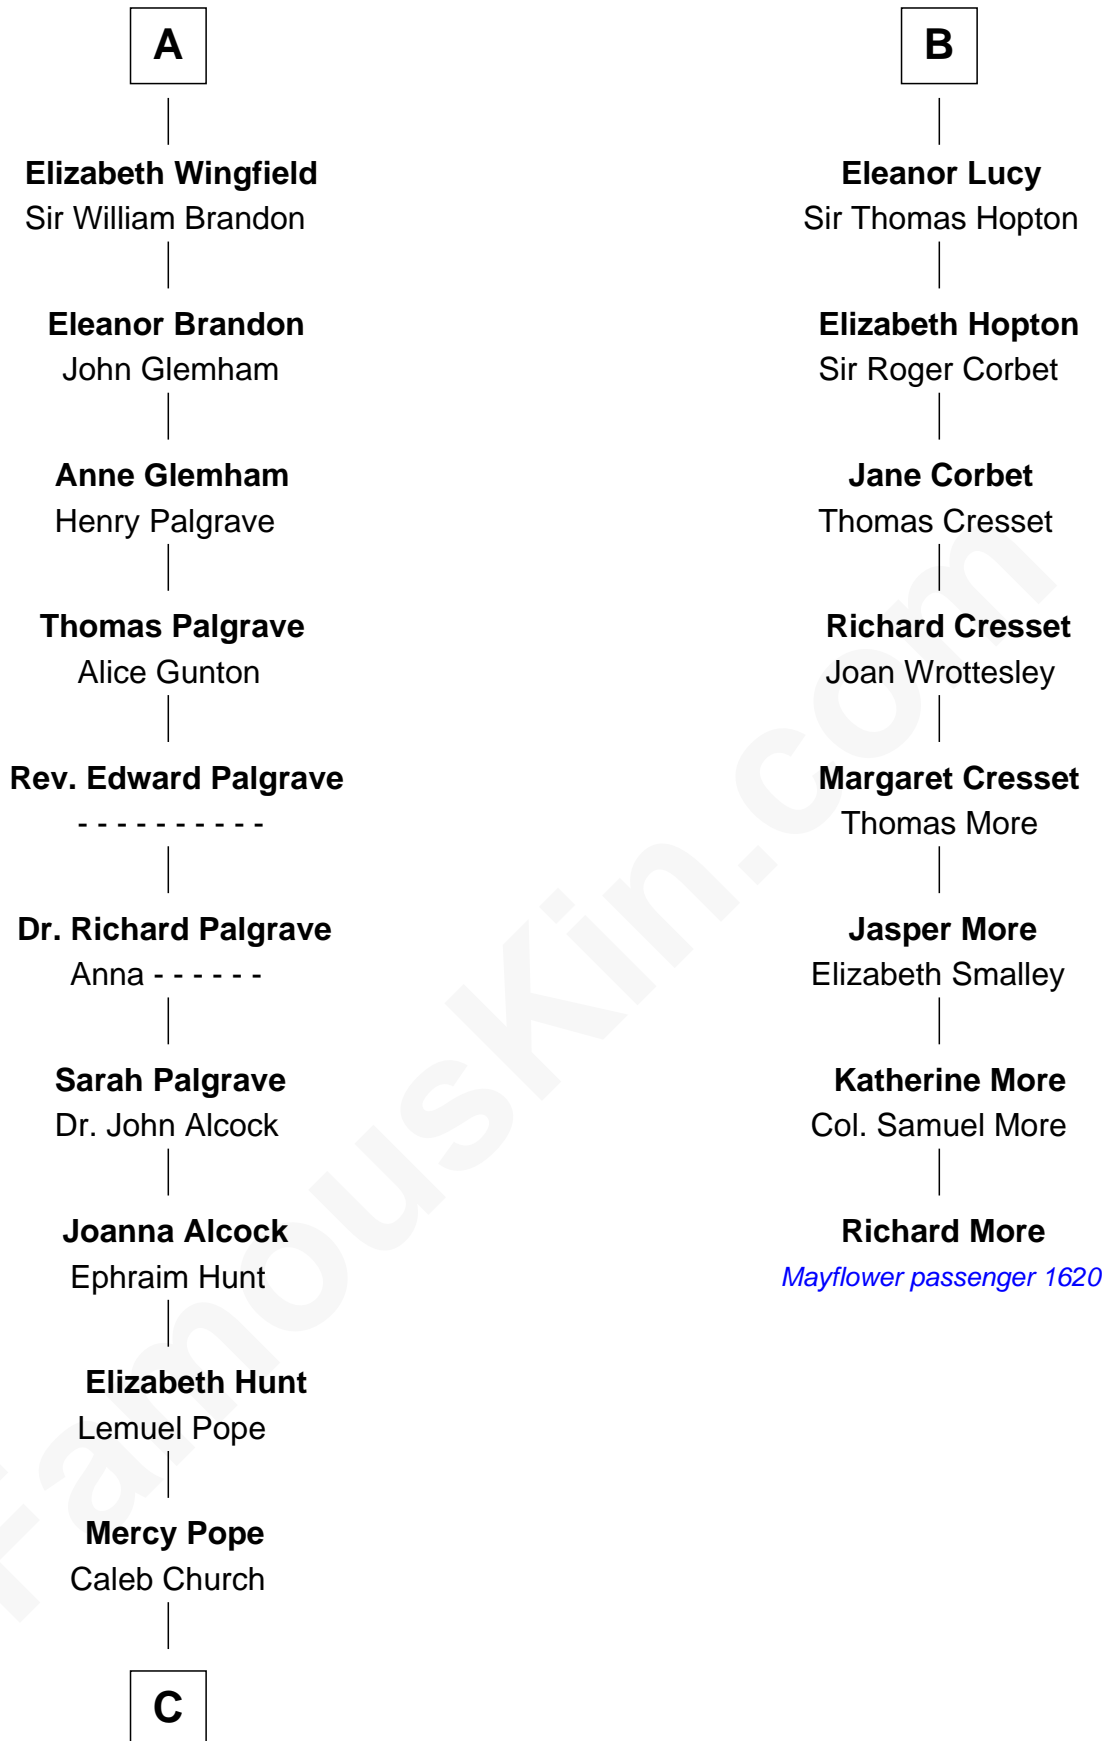

FamousKin.com

Relationship Chart of

Franklin D. Roosevelt

32nd U.S. President

14th cousin 7 times removed of

Richard More

(c1614 - c1696) Mayflower passenger 1620

MAYFLOWER