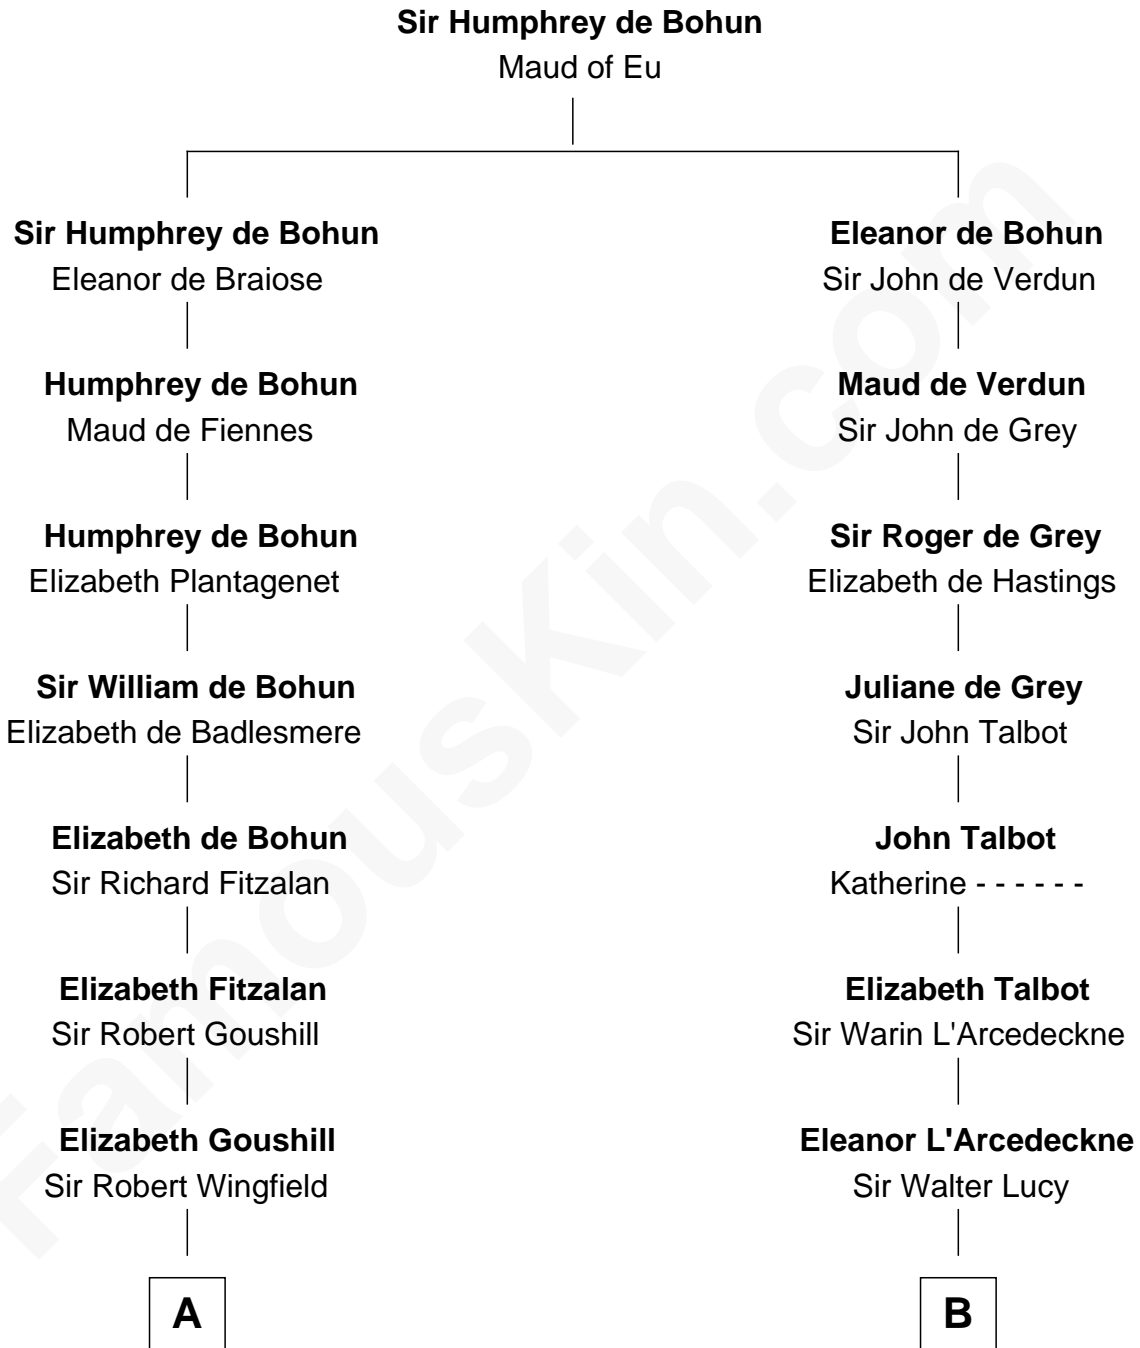

FamousKin.com

Relationship Chart of

Franklin D. Roosevelt

32nd U.S. President

14th cousin 7 times removed of

Richard More

(c1614 - c1696) Mayflower passenger 1620

MAYFLOWER

James Roosevelt

—
Franklin D. Roosevelt

32nd U.S. President

FamousKin.com