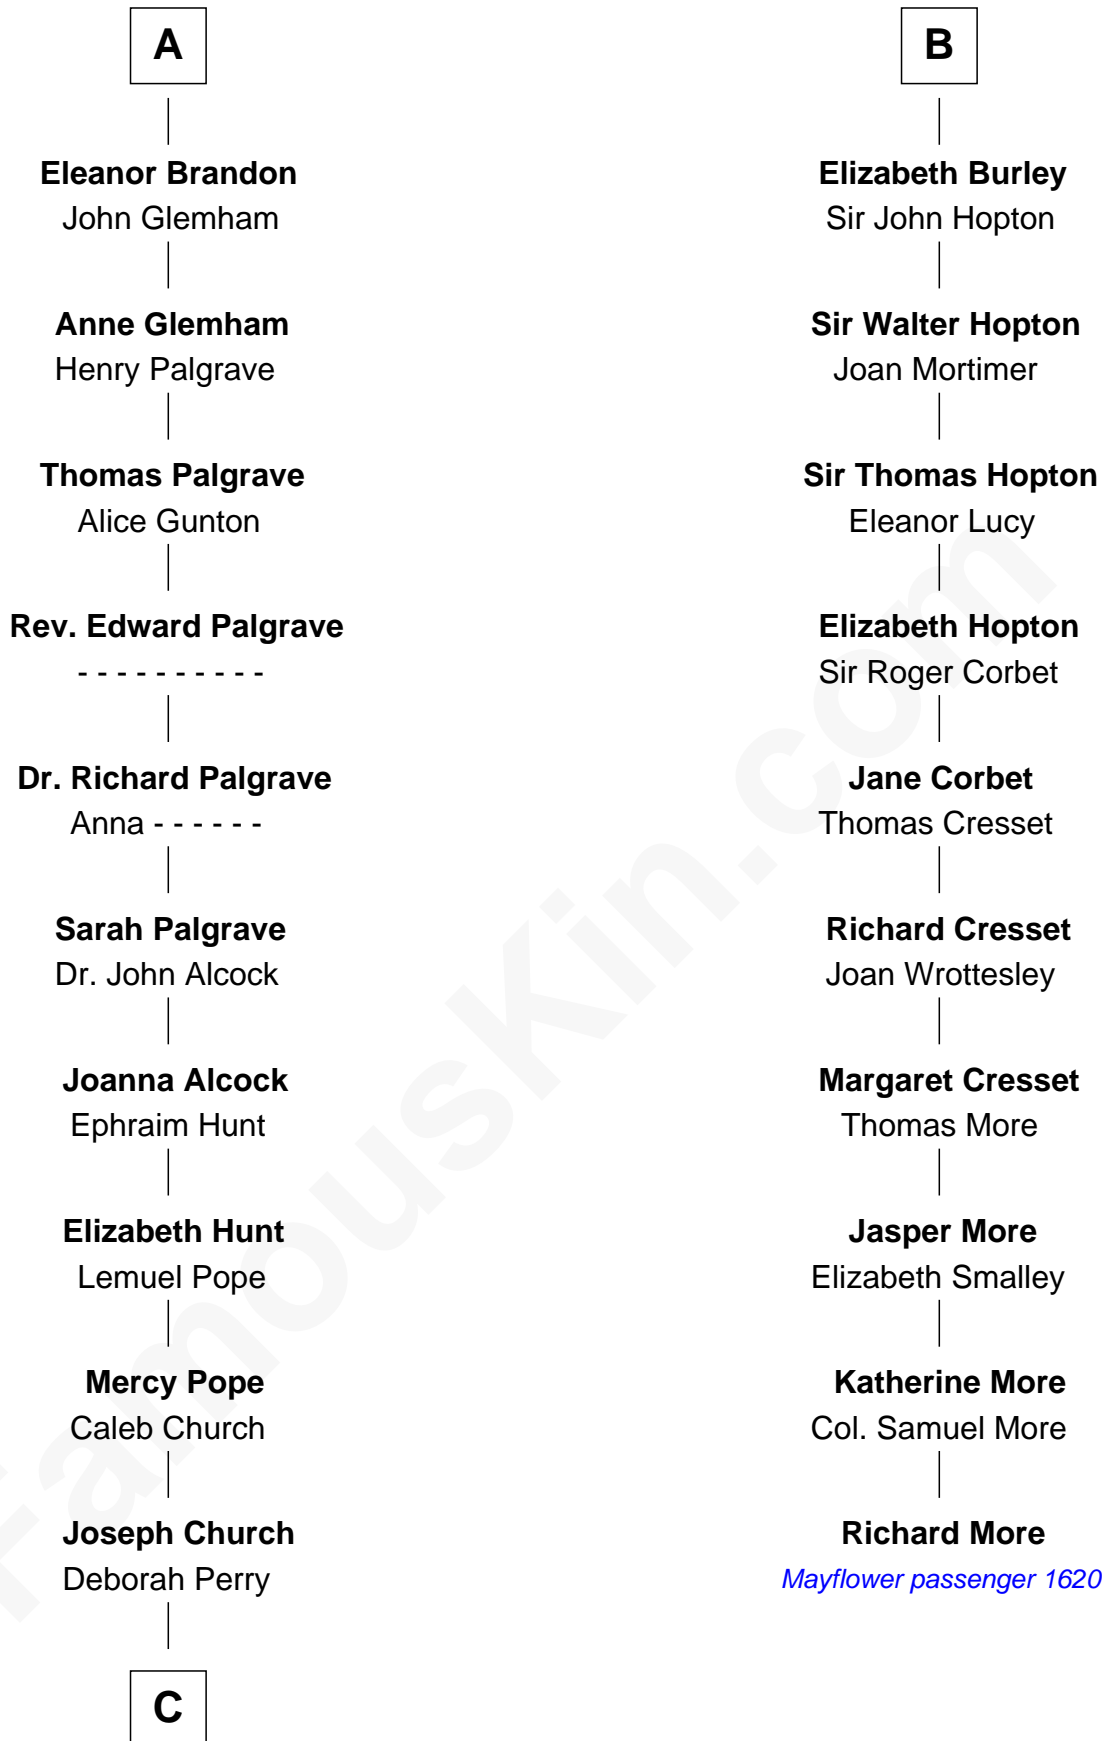

FamousKin.com
Relationship Chart of
Franklin D. Roosevelt
32nd U.S. President

16th cousin 4 times removed of

Richard More
(c1614 - c1696) Mayflower passenger 1620

C

—
Deborah P. Church

Warren Delano

—
Warren Delano

Catharine Robbins Lyman

—
Sara Delano

James Roosevelt

—
Franklin D. Roosevelt

32nd U.S. President

FamousKin.com