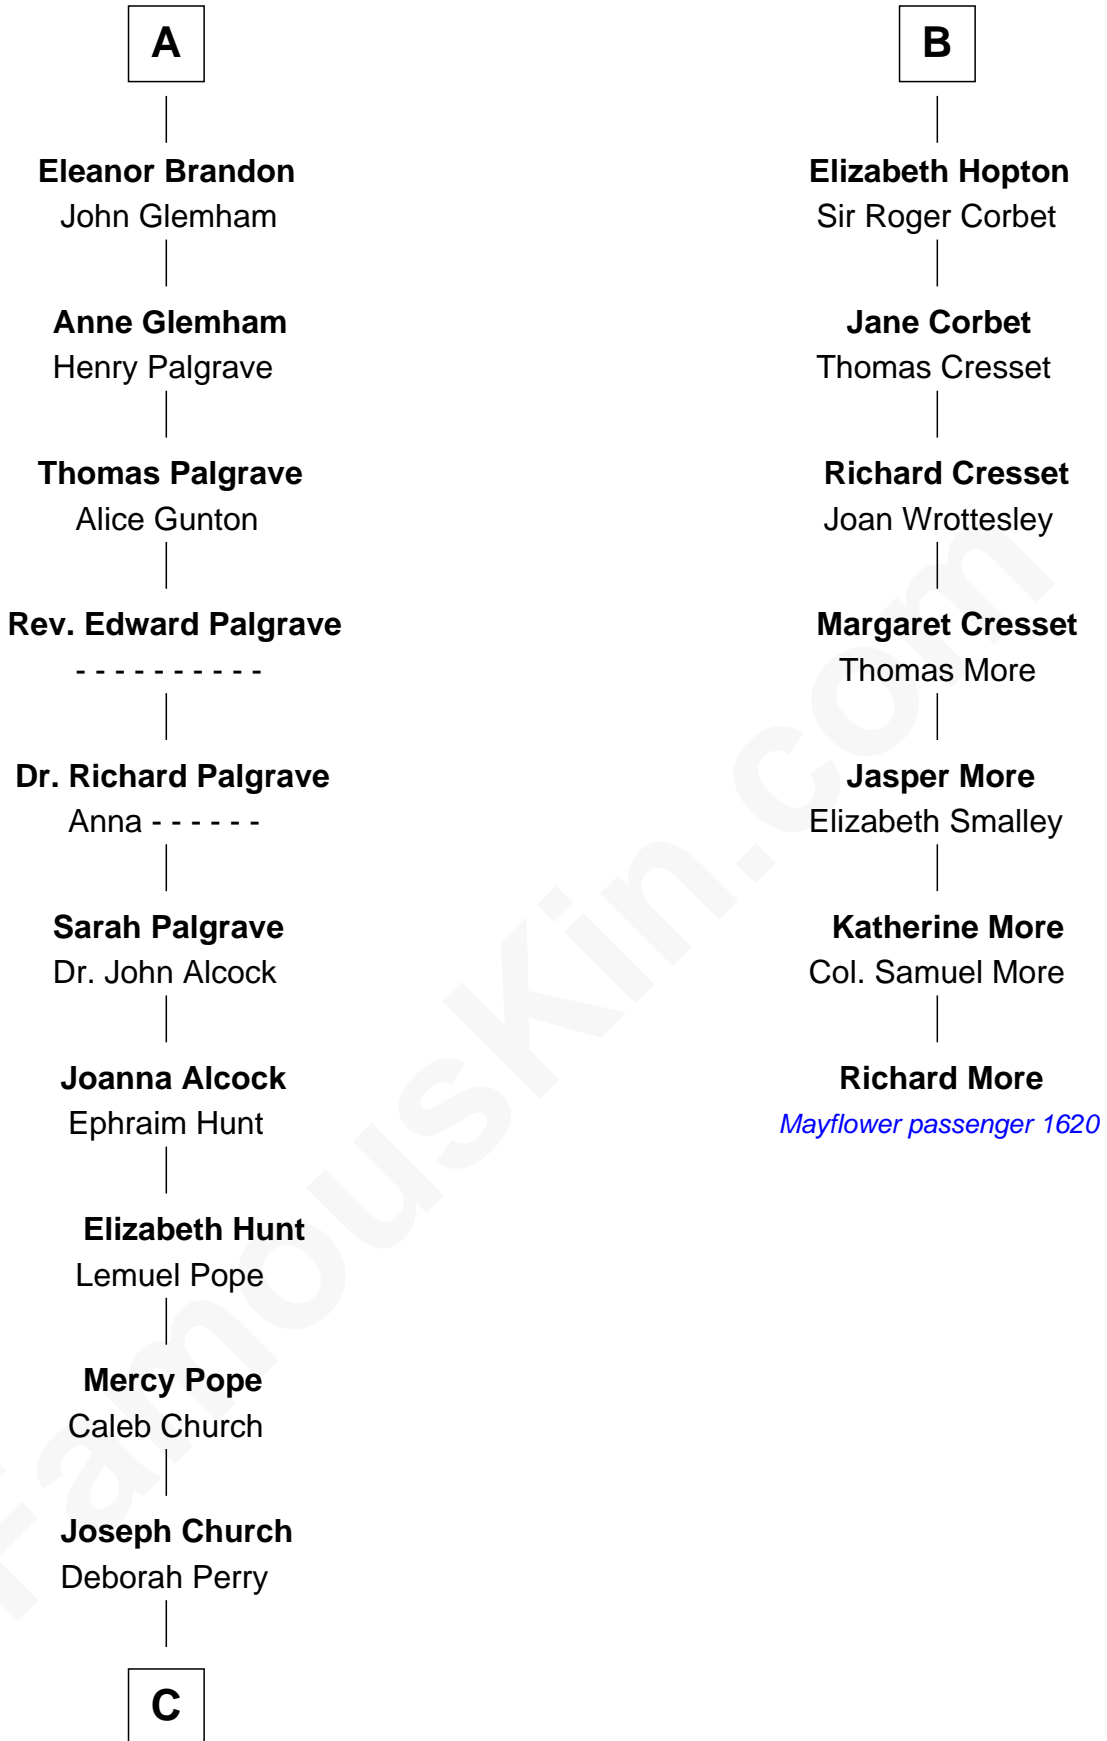

## Relationship Chart of Franklin D. Roosevelt

32nd U.S. President

13th cousin 7 times removed of

**Richard More**

(c1614 - c1696) Mayflower passenger 1620

**MAYFLOWER**

**C**

—  
**Deborah P. Church**

Warren Delano

—  
**Warren Delano**

Catharine Robbins Lyman

—  
**Sara Delano**

James Roosevelt

—  
**Franklin D. Roosevelt**

*32nd U.S. President*

FamousKin.com