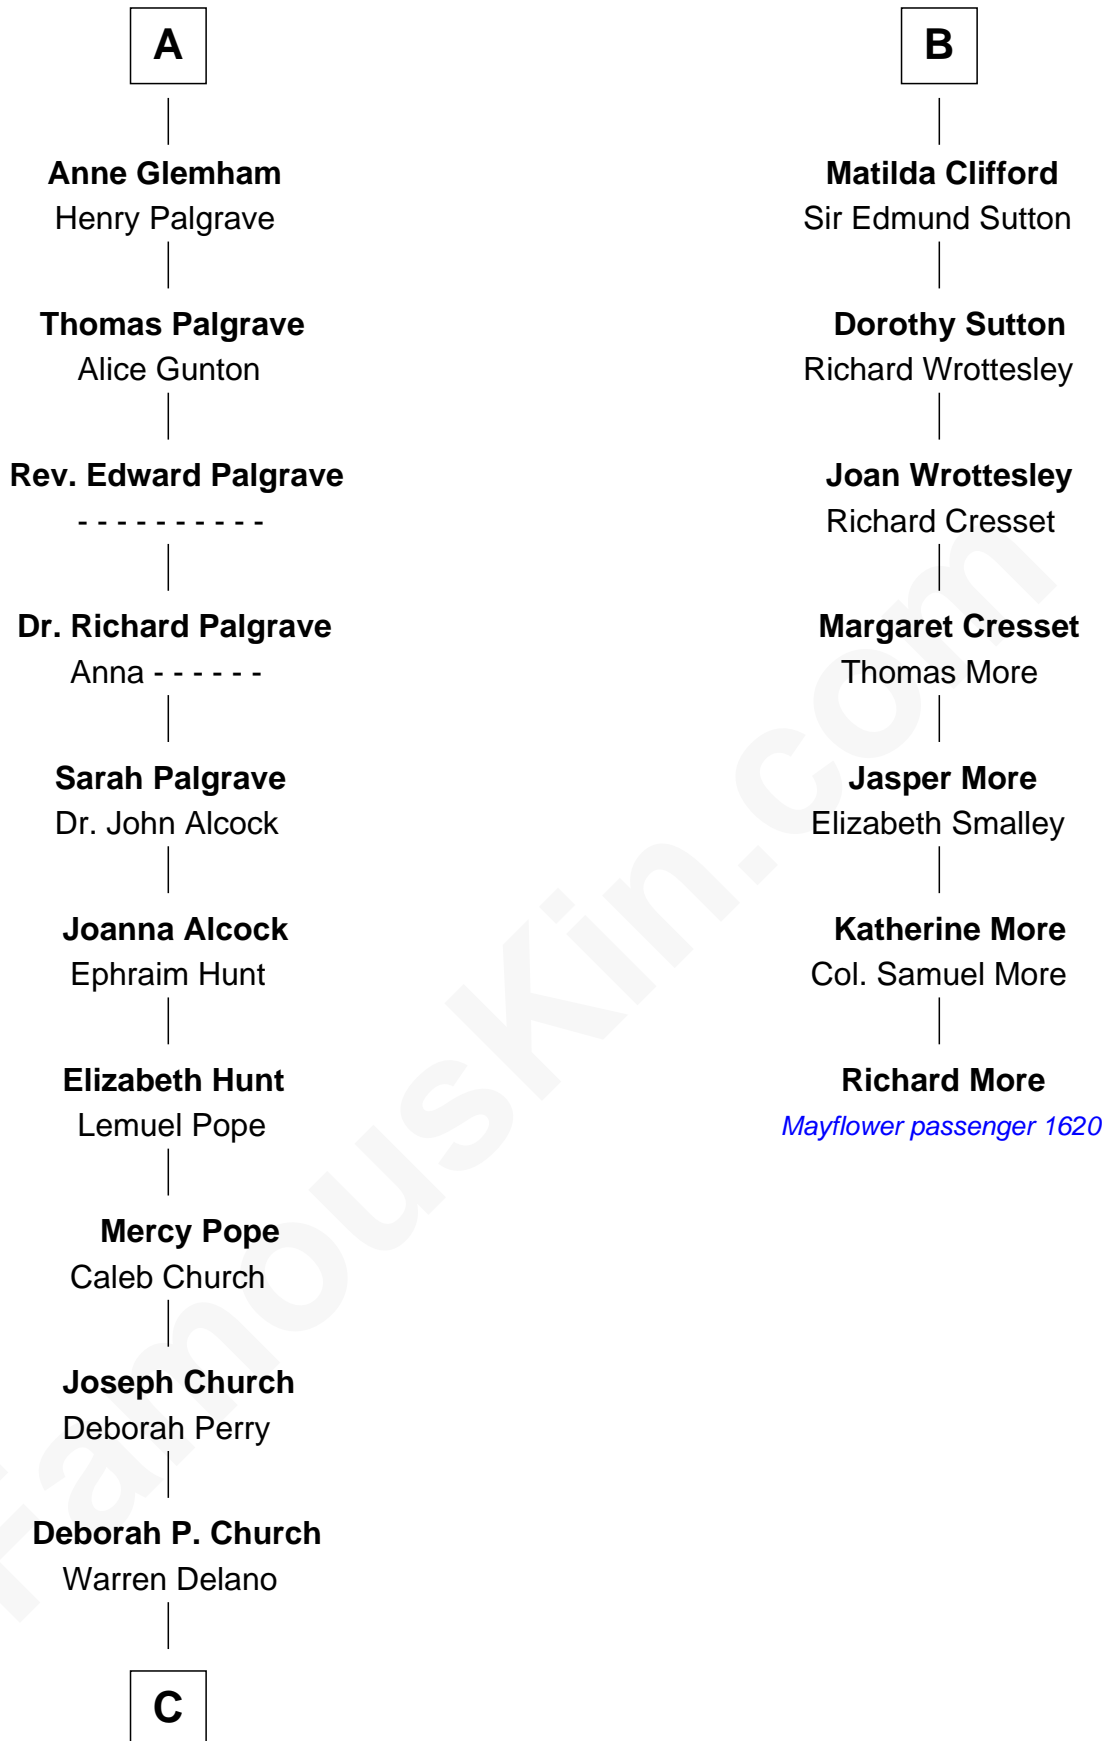

## Relationship Chart of

### Franklin D. Roosevelt

32nd U.S. President

13th cousin 6 times removed of

**Richard More**

(c1614 - c1696) Mayflower passenger 1620

**MAYFLOWER**

**C**

—  
**Warren Delano**  
Catharine Robbins Lyman

—  
**Sara Delano**  
James Roosevelt

—  
**Franklin D. Roosevelt**  
*32nd U.S. President*

FamousKin.com