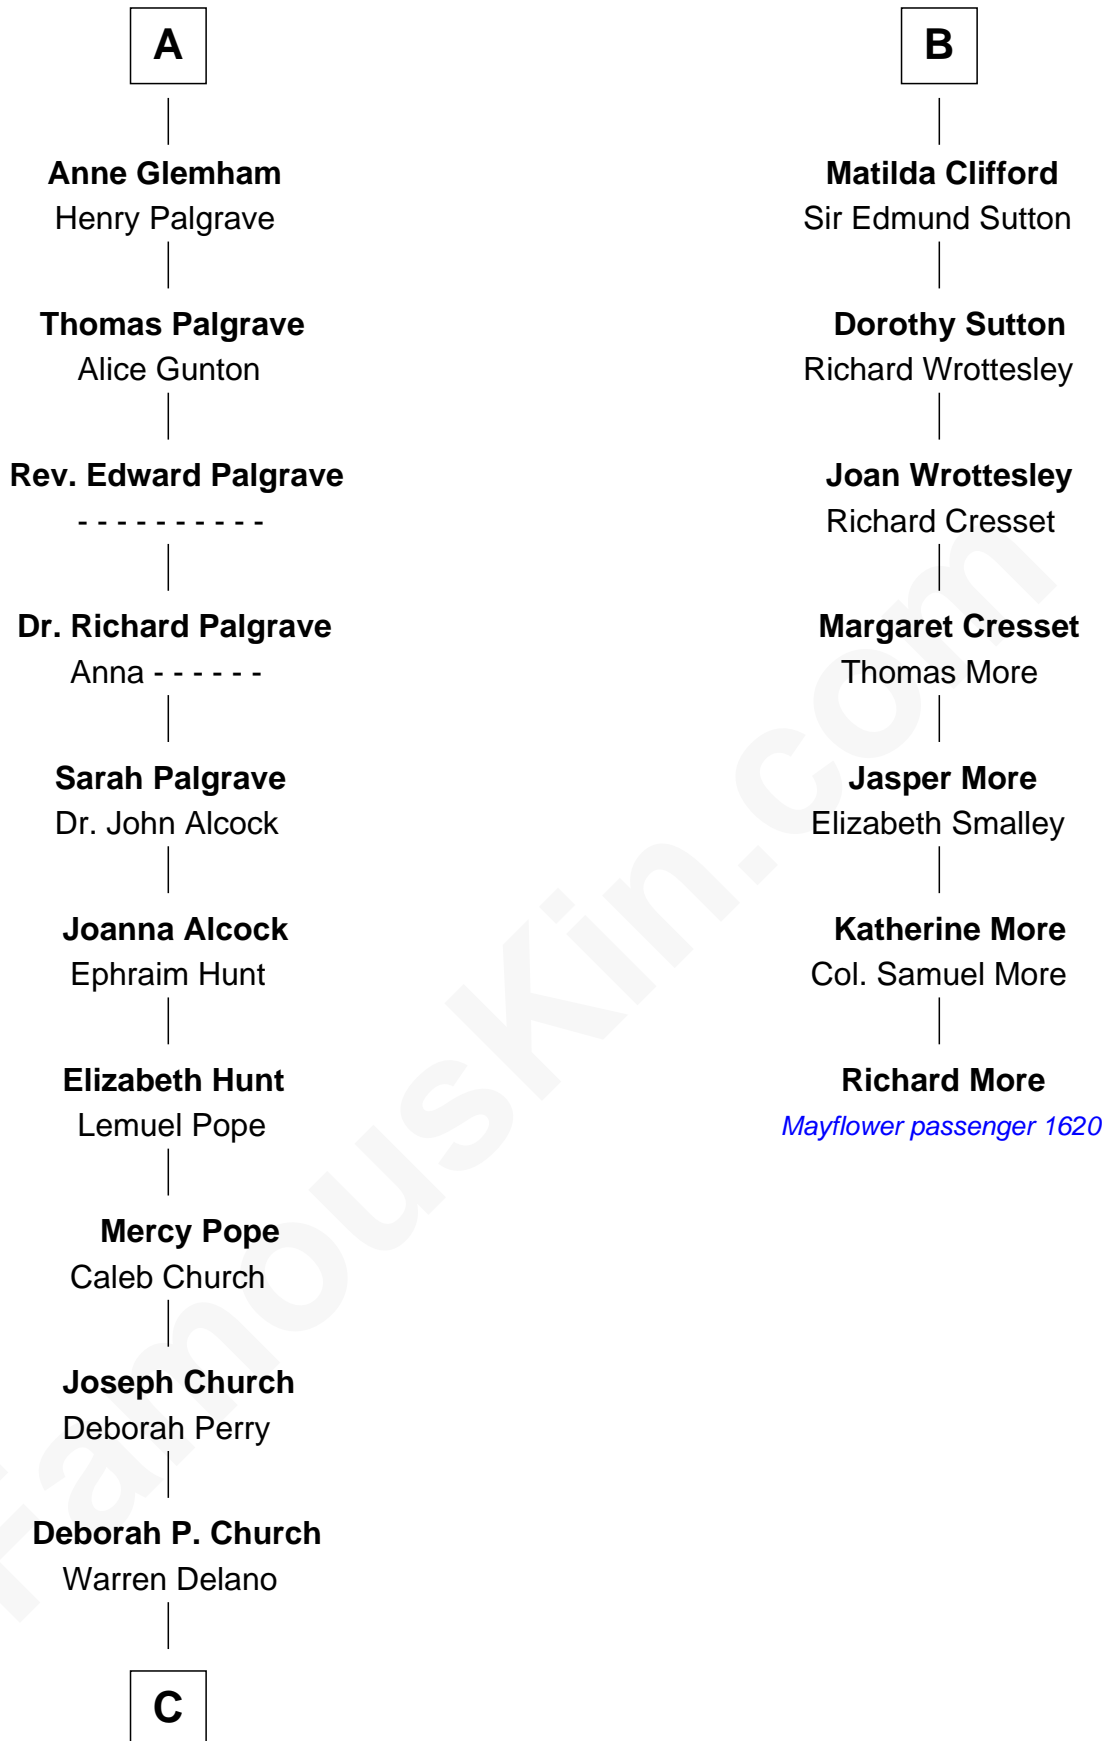

FamousKin.com
Relationship Chart of
Franklin D. Roosevelt
32nd U.S. President

13th cousin 6 times removed of

Richard More
(c1614 - c1696) Mayflower passenger 1620

Gunselm de Badlesmere

C

—
Warren Delano
Catharine Robbins Lyman

—
Sara Delano
James Roosevelt

—
Franklin D. Roosevelt
32nd U.S. President

FamousKin.com