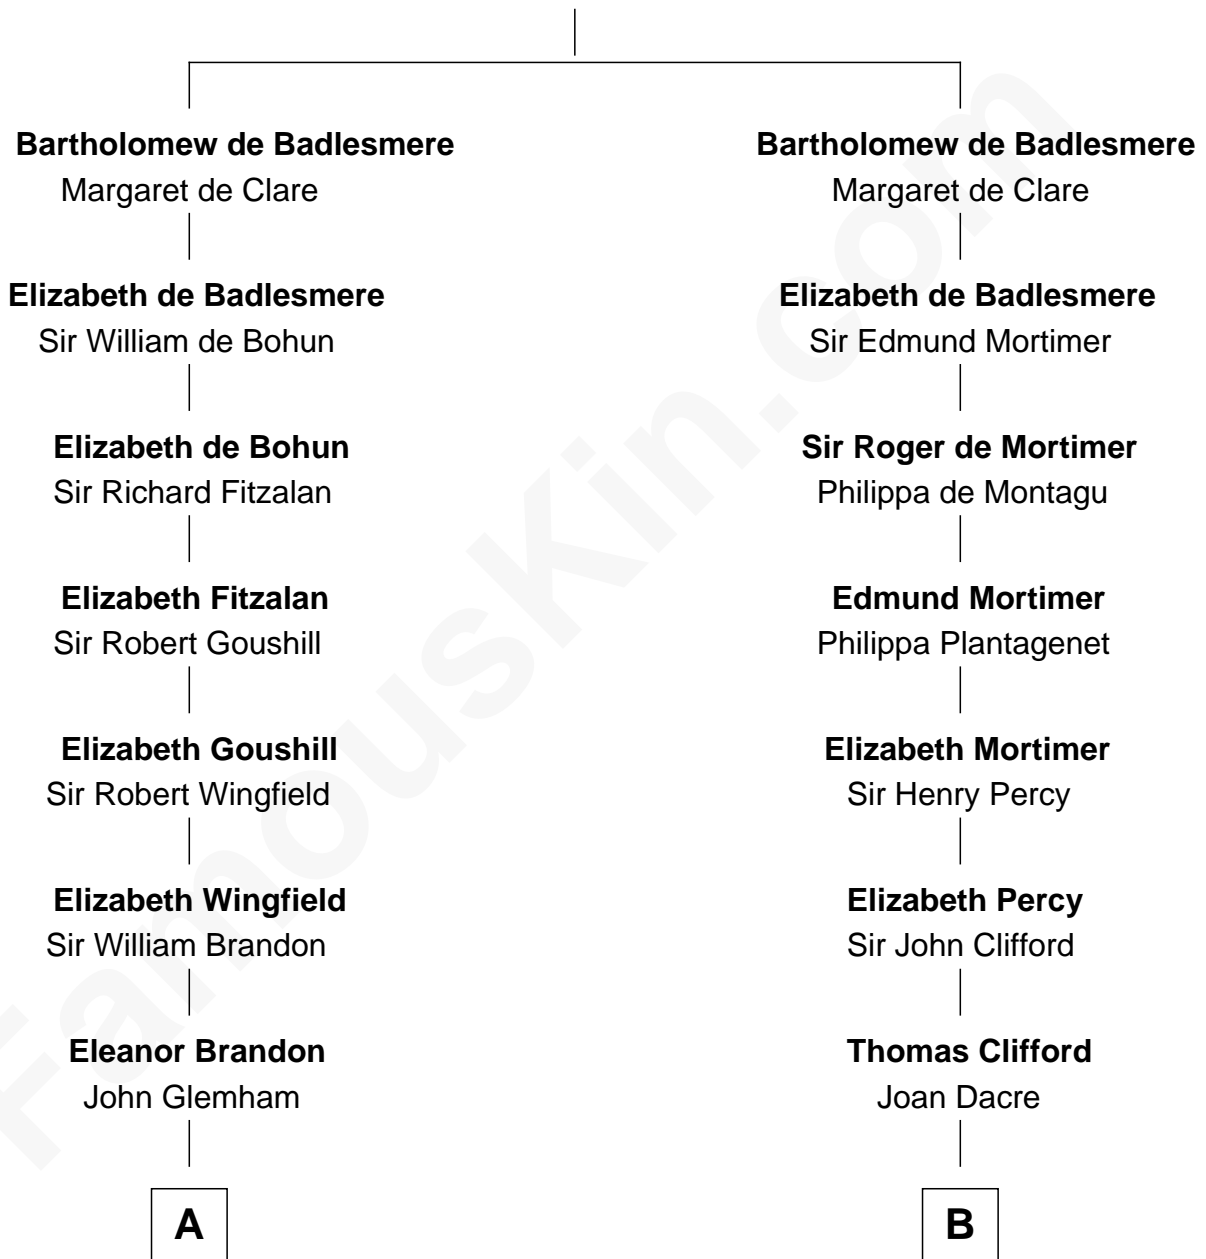

FamousKin.com
Relationship Chart of
Franklin D. Roosevelt
32nd U.S. President

13th cousin 6 times removed of

Richard More
(c1614 - c1696) Mayflower passenger 1620

Gunselm de Badlesmere

C

—
Warren Delano
Catharine Robbins Lyman

—
Sara Delano
James Roosevelt

—
Franklin D. Roosevelt
32nd U.S. President

FamousKin.com