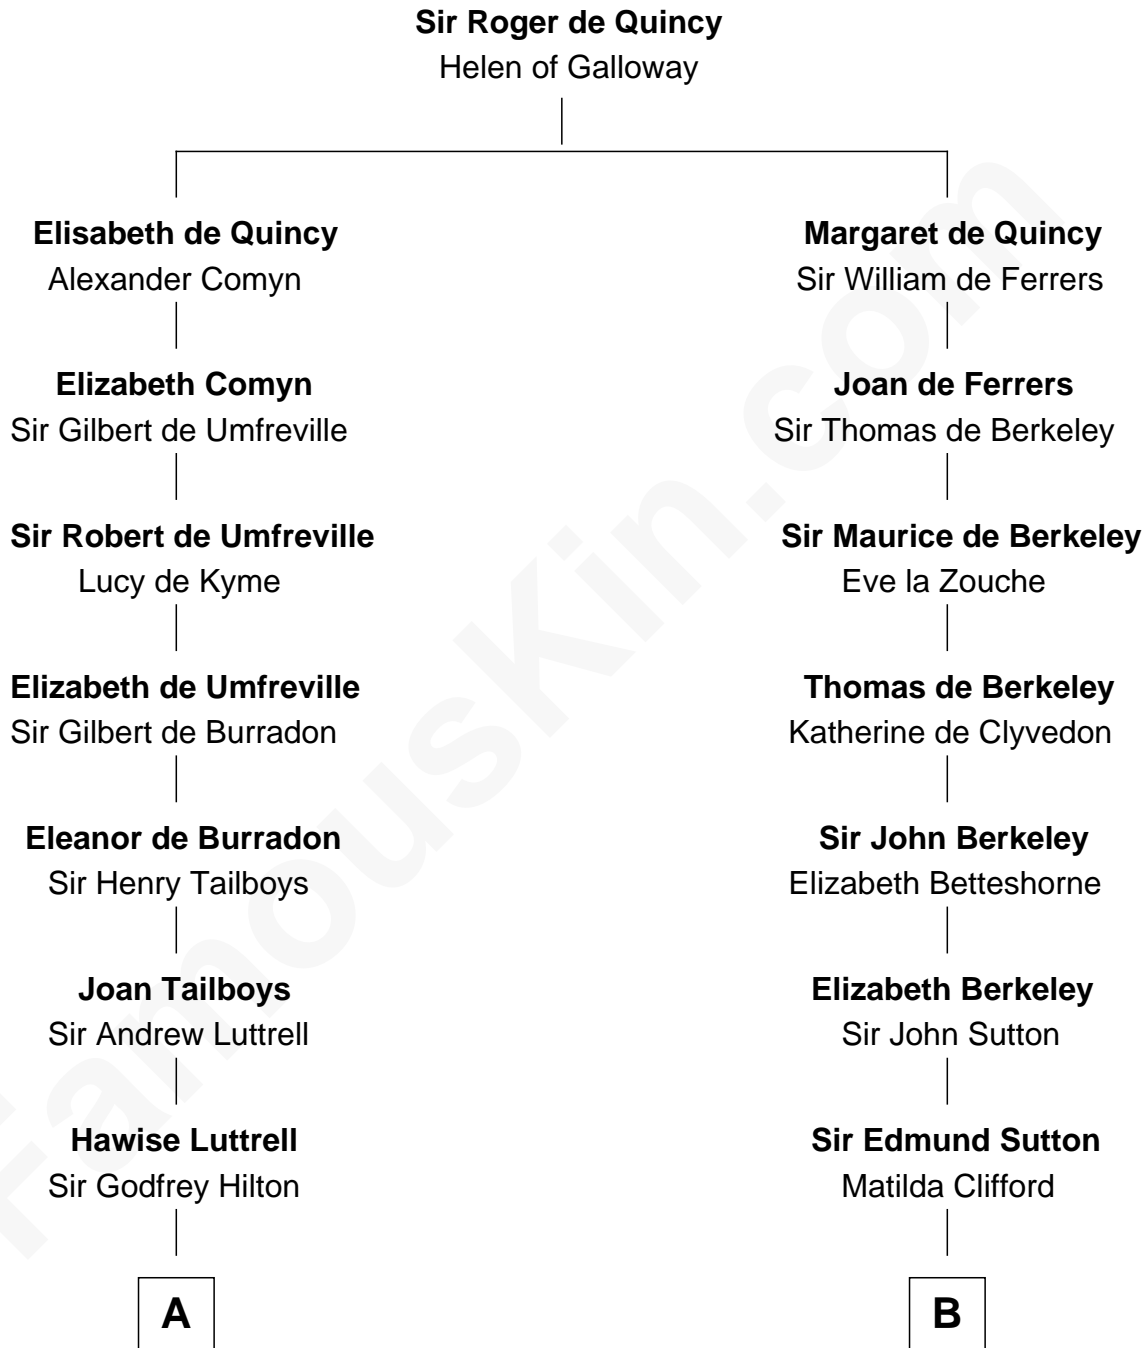

FamousKin.com

Relationship Chart of

Franklin D. Roosevelt

32nd U.S. President

12th cousin 9 times removed of

Richard More

(c1614 - c1696) Mayflower passenger 1620

MAYFLOWER