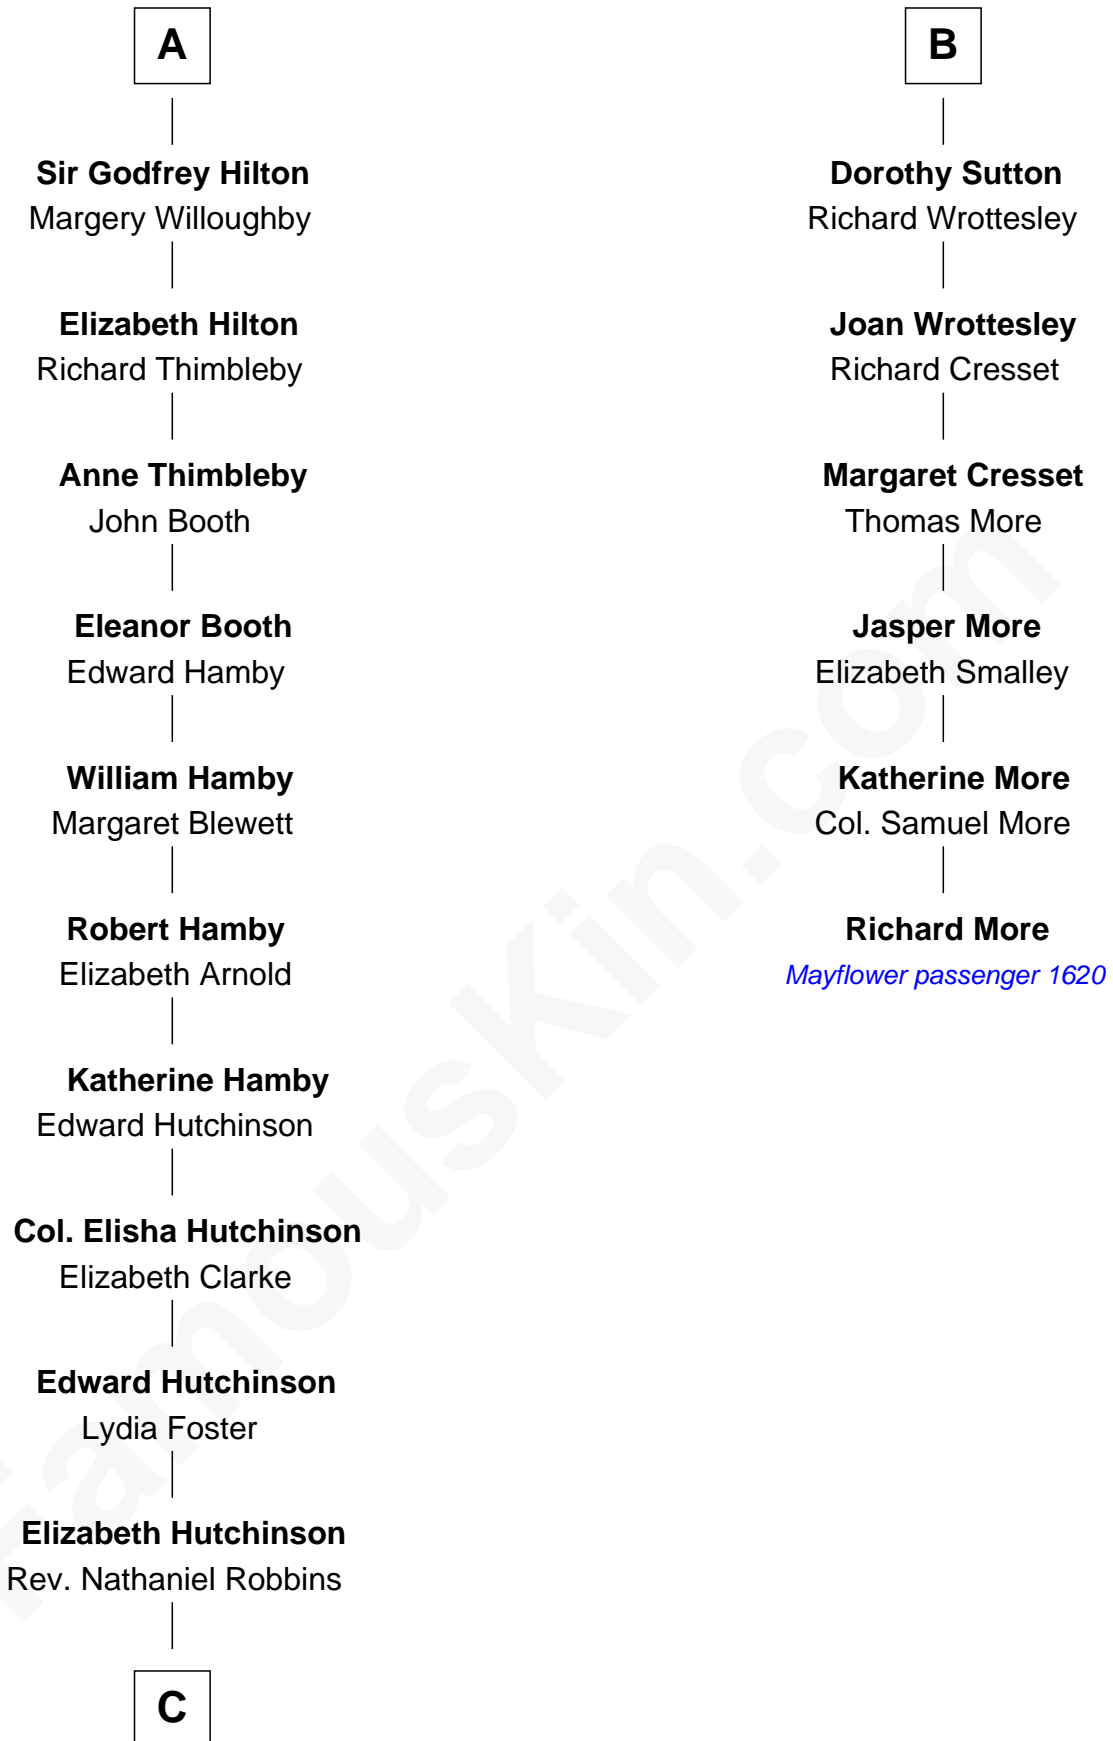

FamousKin.com

Relationship Chart of

Franklin D. Roosevelt

32nd U.S. President

12th cousin 9 times removed of

Richard More

(c1614 - c1696) Mayflower passenger 1620

MAYFLOWER

C

Edward Hutchinson Robbins

Elizabeth Murray

Anne Jean Robbins

Judge Joseph Lyman

Catharine Robbins Lyman

Warren Delano

Sara Delano

James Roosevelt

Franklin D. Roosevelt

32nd U.S. President

FamousKin.com