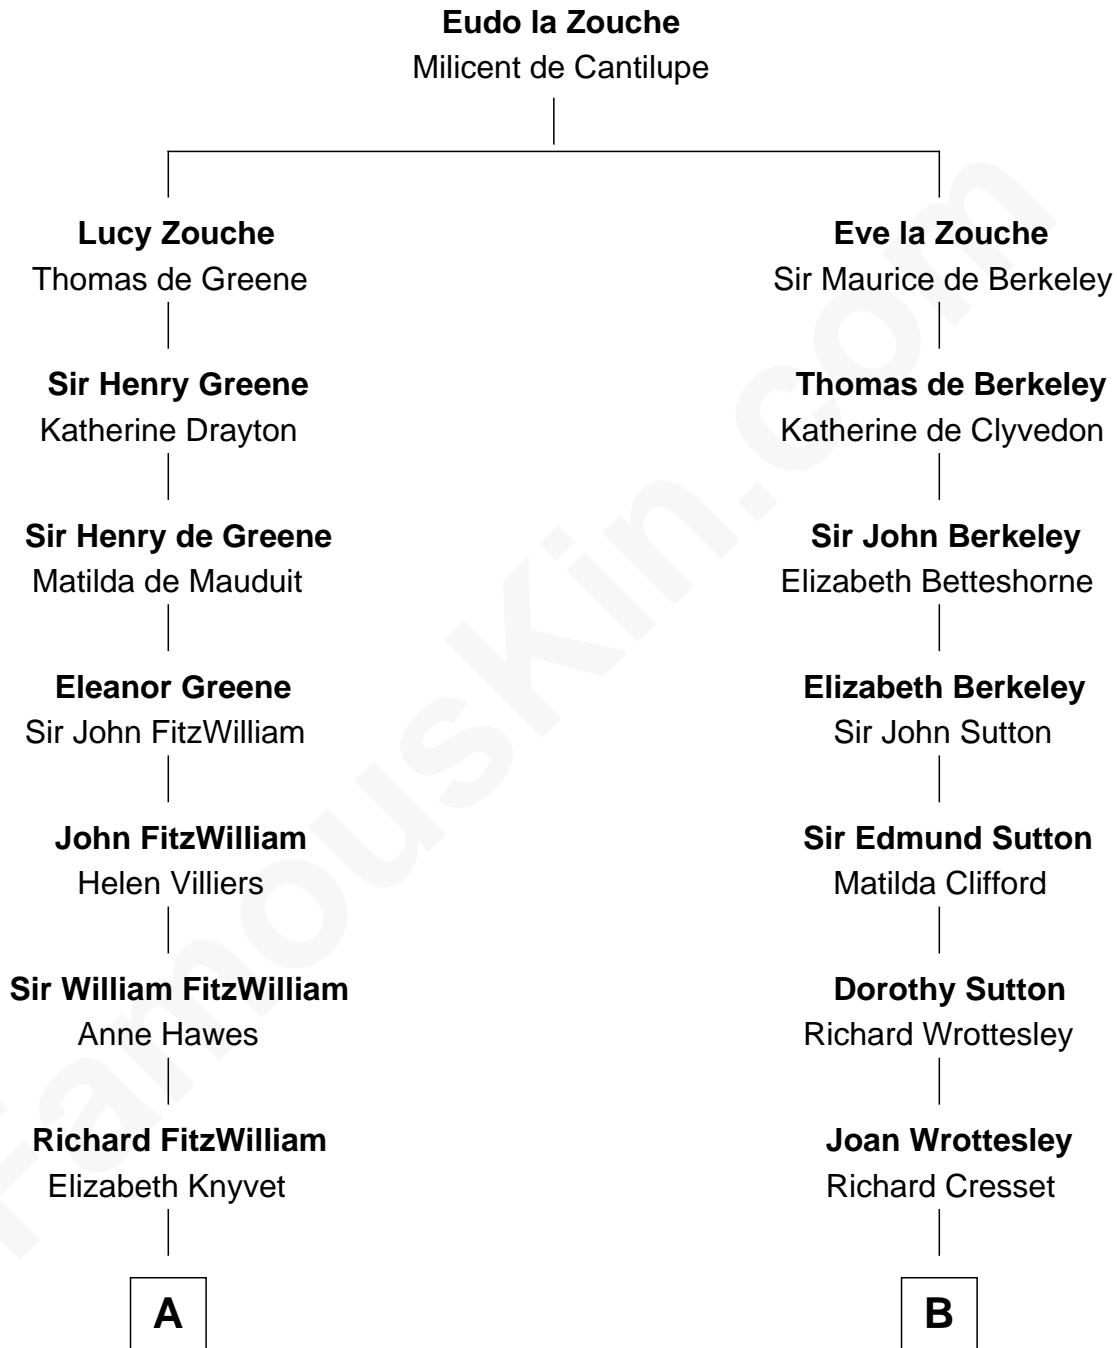

## Relationship Chart of

### Franklin D. Roosevelt

32nd U.S. President

10th cousin 8 times removed of

**Richard More**

(c1614 - c1696) Mayflower passenger 1620

**MAYFLOWER**

**C**

James Roosevelt

Sara Delano

Franklin D. Roosevelt

*32nd U.S. President*

FamousKin.com