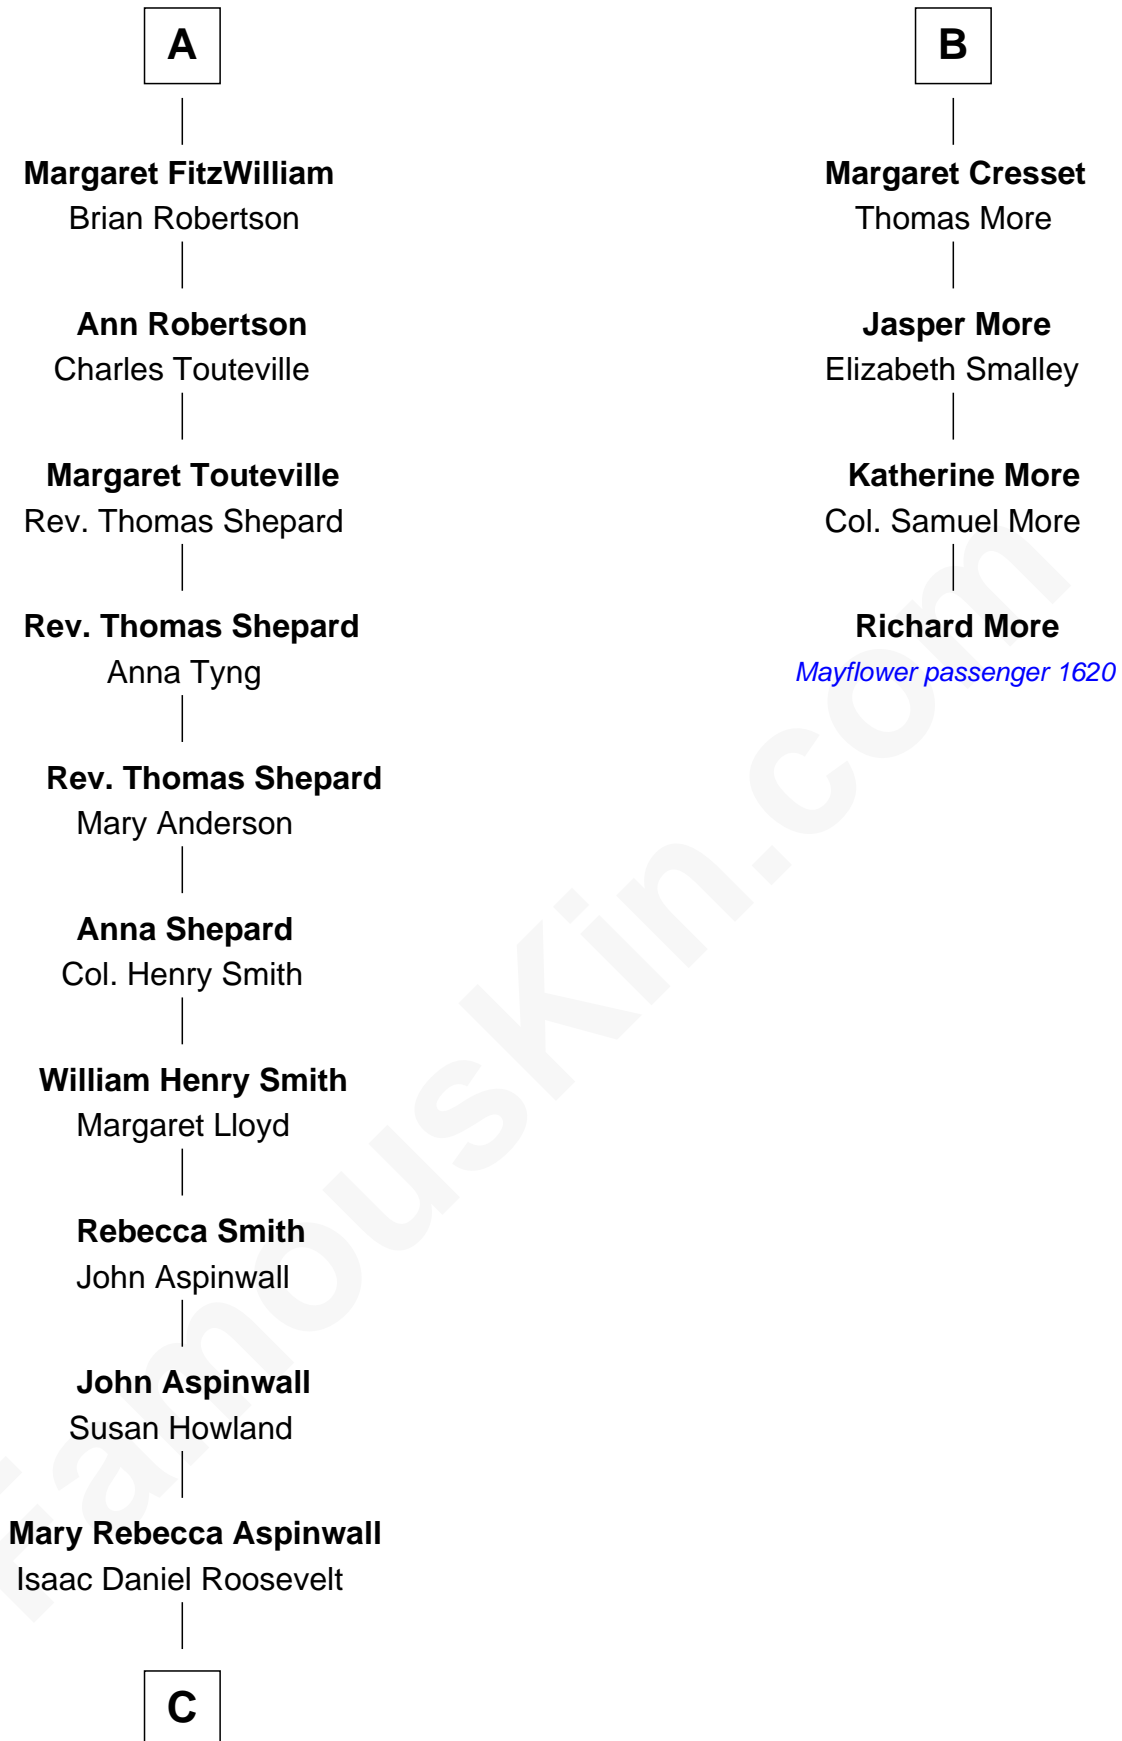

## Relationship Chart of

### Franklin D. Roosevelt

32nd U.S. President

10th cousin 8 times removed of

**Richard More**

(c1614 - c1696) Mayflower passenger 1620

**MAYFLOWER**

**C**

James Roosevelt

Sara Delano

Franklin D. Roosevelt

*32nd U.S. President*

FamousKin.com