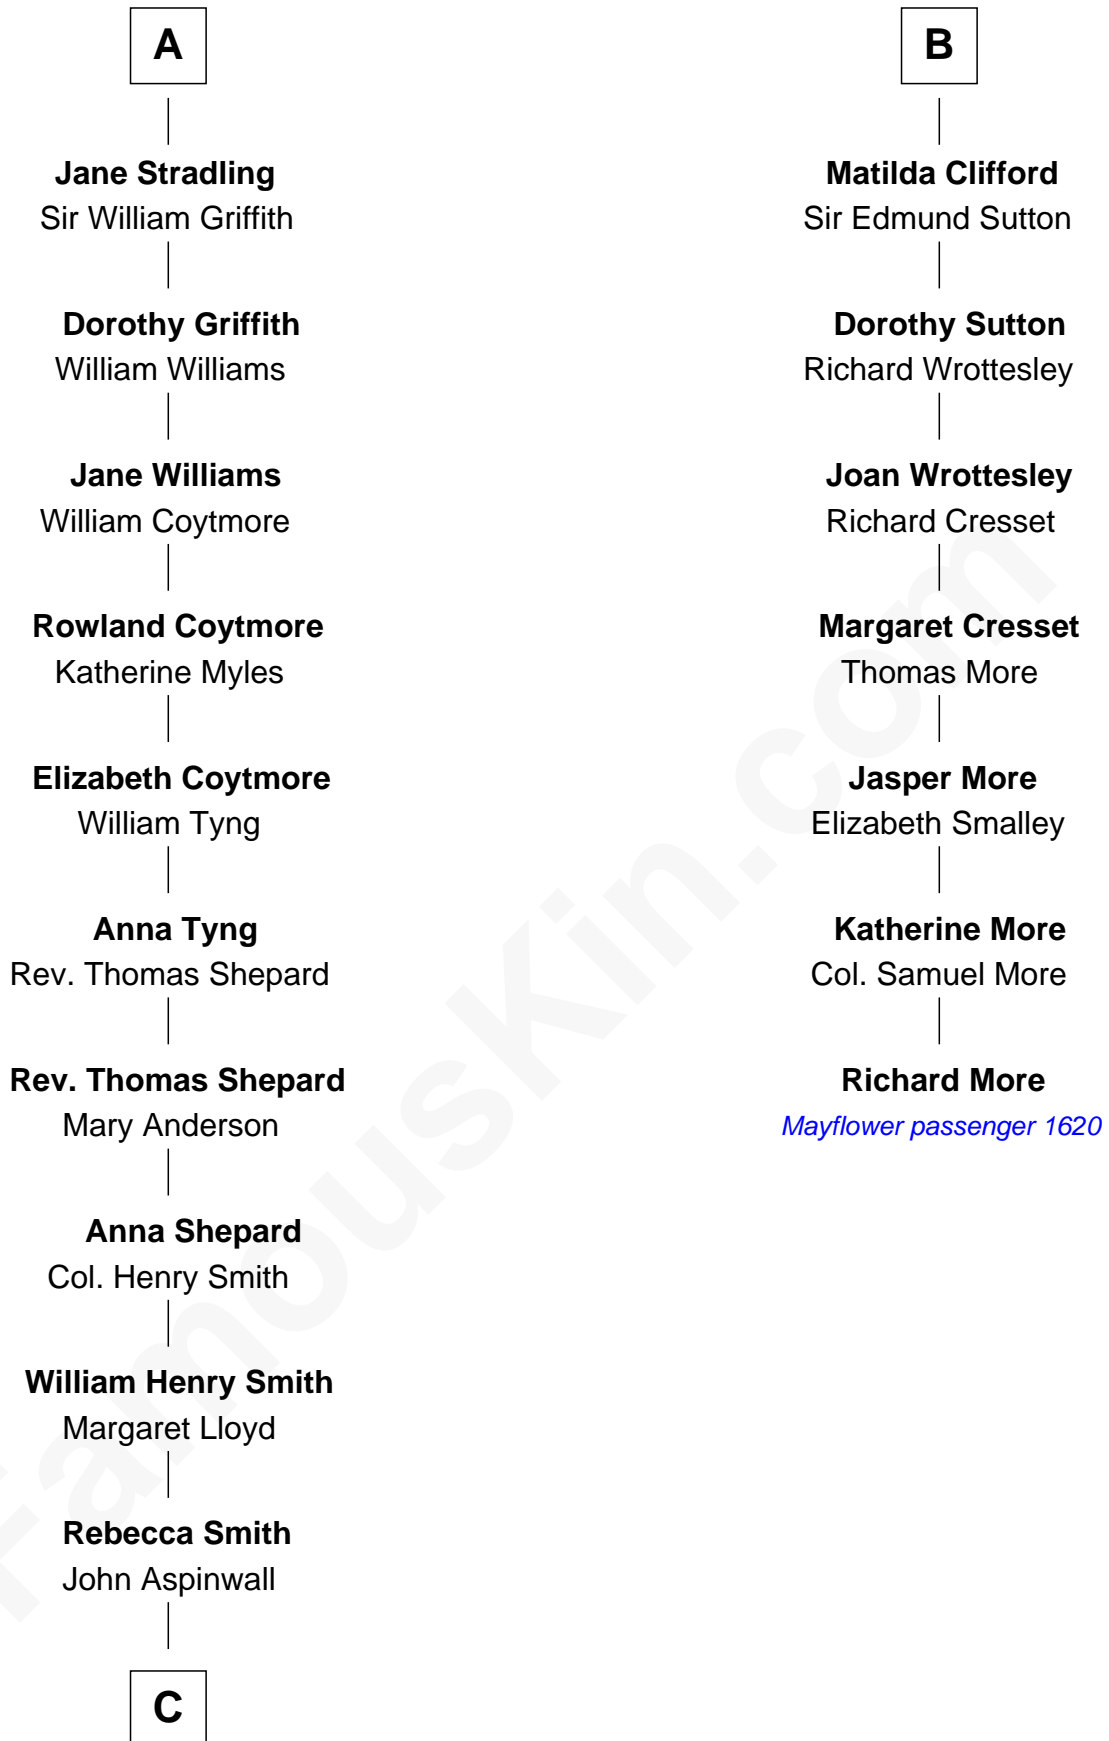

**FamousKin.com**  
**Relationship Chart of**  
**Franklin D. Roosevelt**  
*32nd U.S. President*

13th cousin 7 times removed of

**Richard More**  
*(c1614 - c1696) Mayflower passenger 1620*

**King Philip IV of France**  
 Joan of Navarre

**C**

John Aspinwall

Susan Howland

Mary Rebecca Aspinwall

Isaac Daniel Roosevelt

James Roosevelt

Sara Delano

Franklin D. Roosevelt

*32nd U.S. President*

FamousKin.com