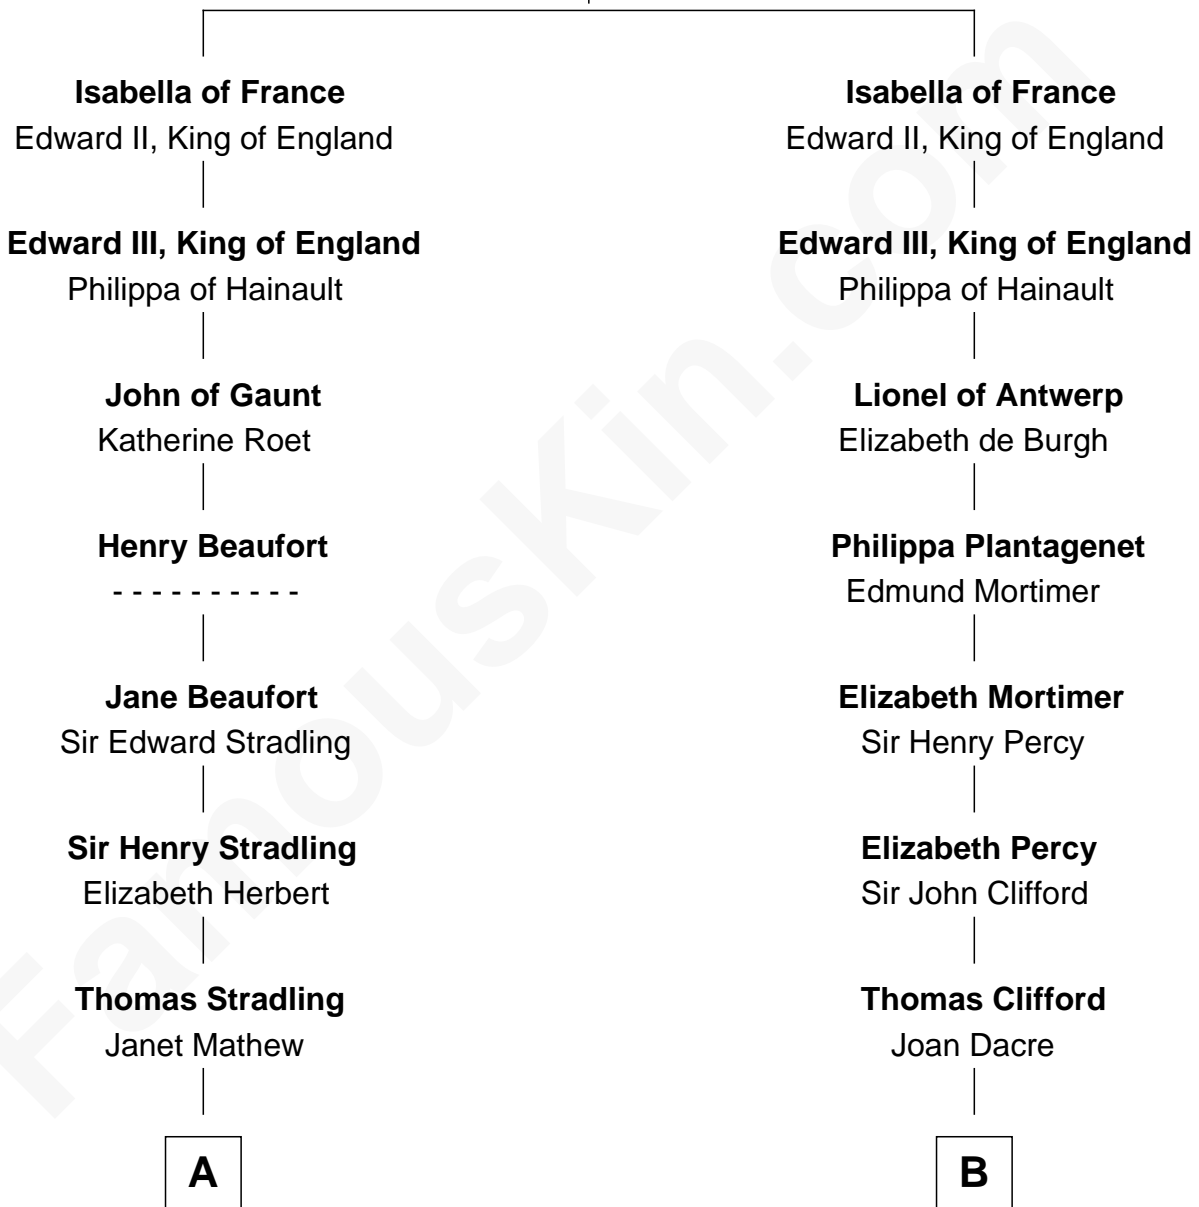

**FamousKin.com**  
**Relationship Chart of**  
**Franklin D. Roosevelt**  
*32nd U.S. President*

13th cousin 7 times removed of

**Richard More**  
*(c1614 - c1696) Mayflower passenger 1620*

**King Philip IV of France**  
 Joan of Navarre

**C**

John Aspinwall

Susan Howland

Mary Rebecca Aspinwall

Isaac Daniel Roosevelt

James Roosevelt

Sara Delano

Franklin D. Roosevelt

*32nd U.S. President*

FamousKin.com