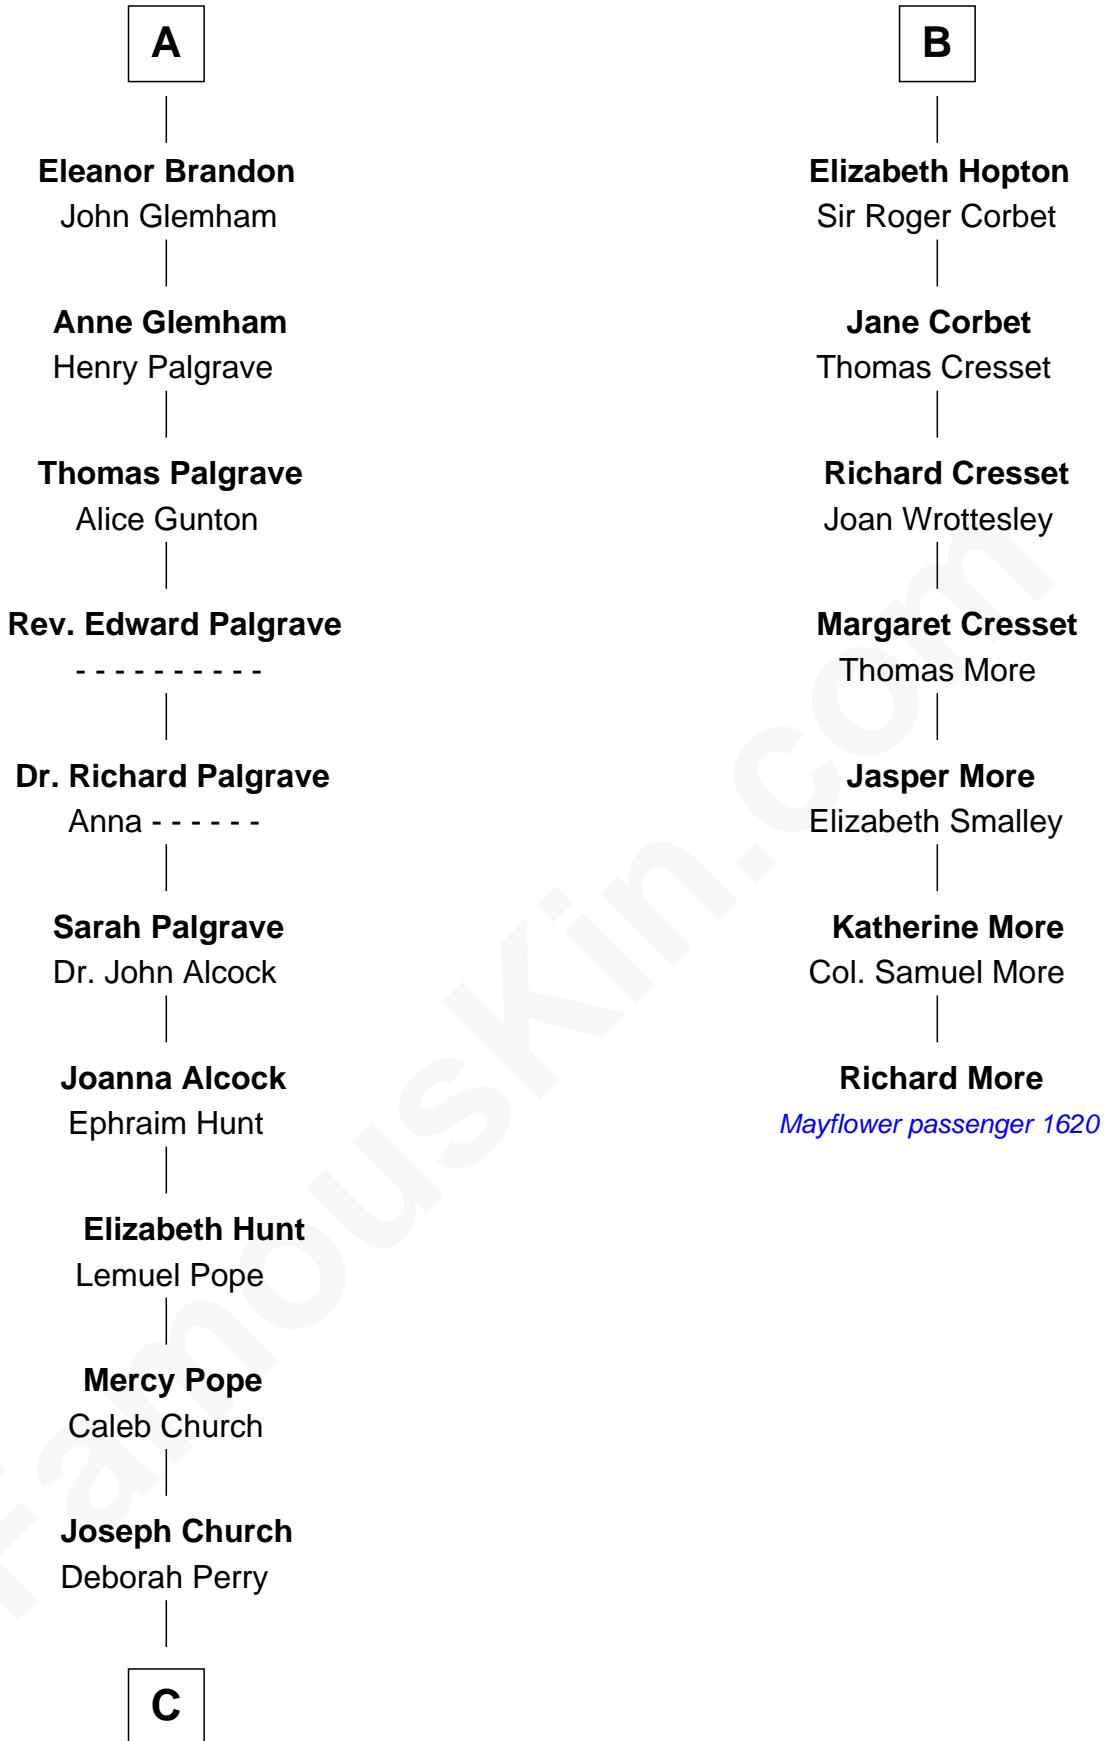

FamousKin.com

Relationship Chart of Franklin D. Roosevelt

32nd U.S. President

13th cousin 7 times removed of

Richard More

(c1614 - c1696) Mayflower passenger 1620

MAYFLOWER

Robert I, Count of Artois

Matilda of Brabant

C

—
Deborah P. Church

Warren Delano

—
Warren Delano

Catharine Robbins Lyman

—
Sara Delano

James Roosevelt