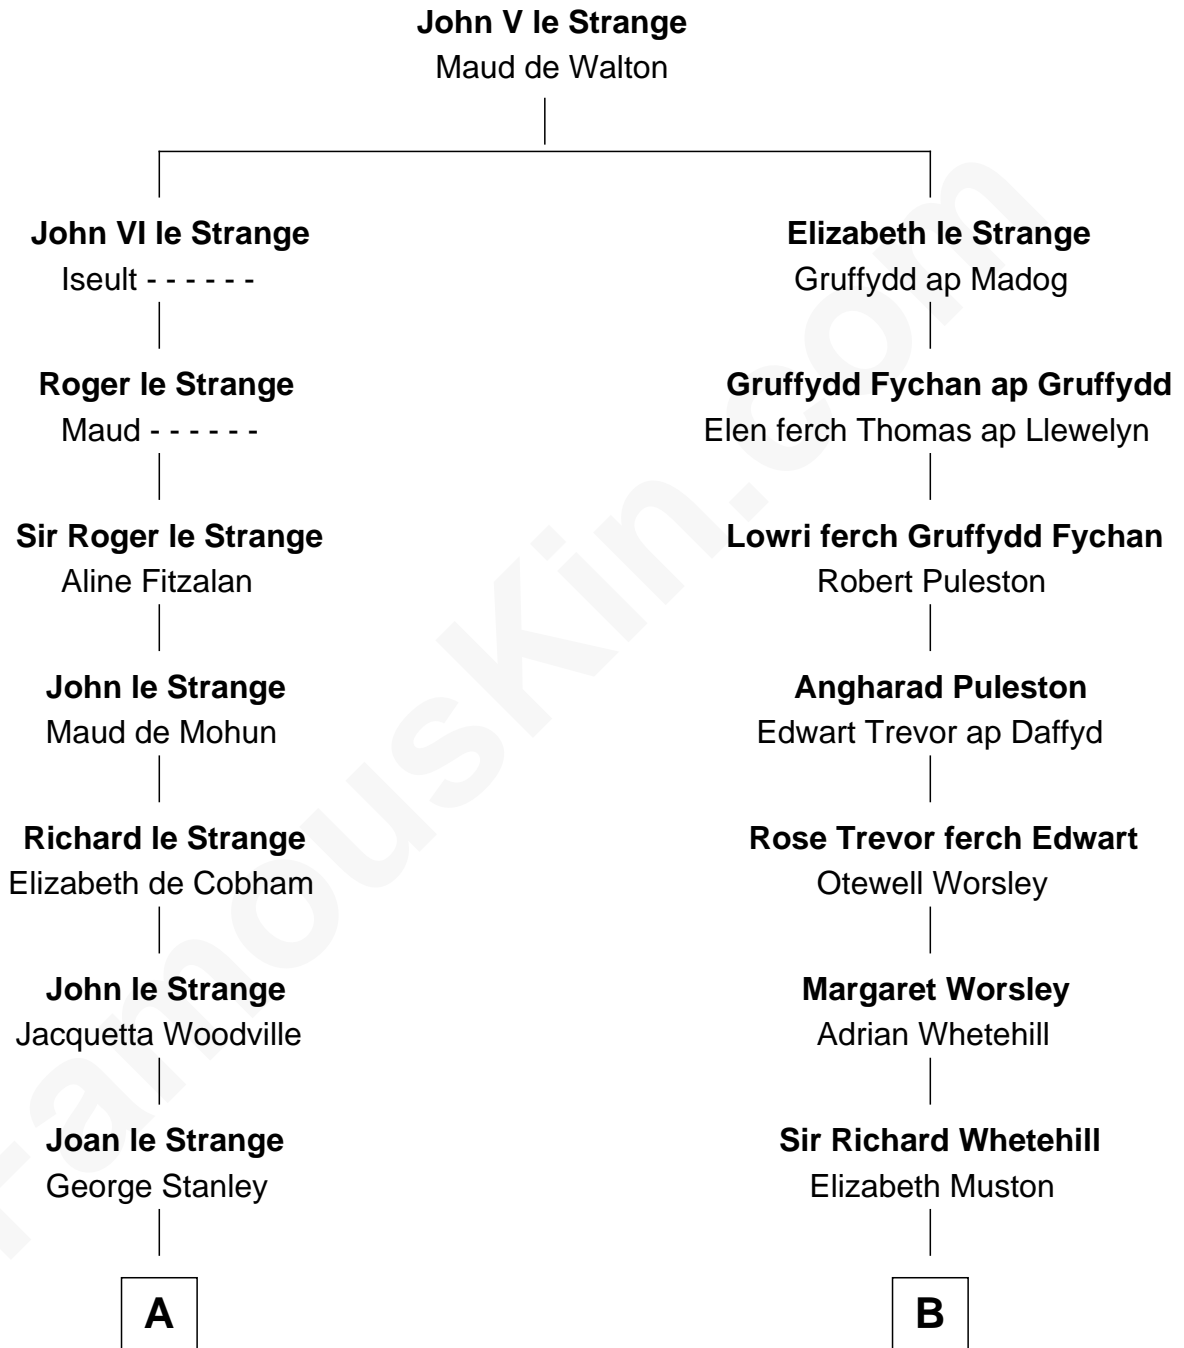

**FamousKin.com**  
**Relationship Chart of**  
**Franklin D. Roosevelt**  
*32nd U.S. President*

19th cousin 2 times removed of  
**Calvin Coolidge**  
*30th U.S. President*

**C**

**Rebecca Smith**

John Aspinwall

**John Aspinwall**

Susan Howland

**Mary Rebecca Aspinwall**

Isaac Daniel Roosevelt

**James Roosevelt**

Sara Delano

**Franklin D. Roosevelt**

*32nd U.S. President*

**D**

**Sarah Almeda Brewer**

Calvin Galusha Coolidge

**Col. John Calvin Coolidge**

Victoria Josephine Moor

**Calvin Coolidge**

*30th U.S. President*

FamousKin.com