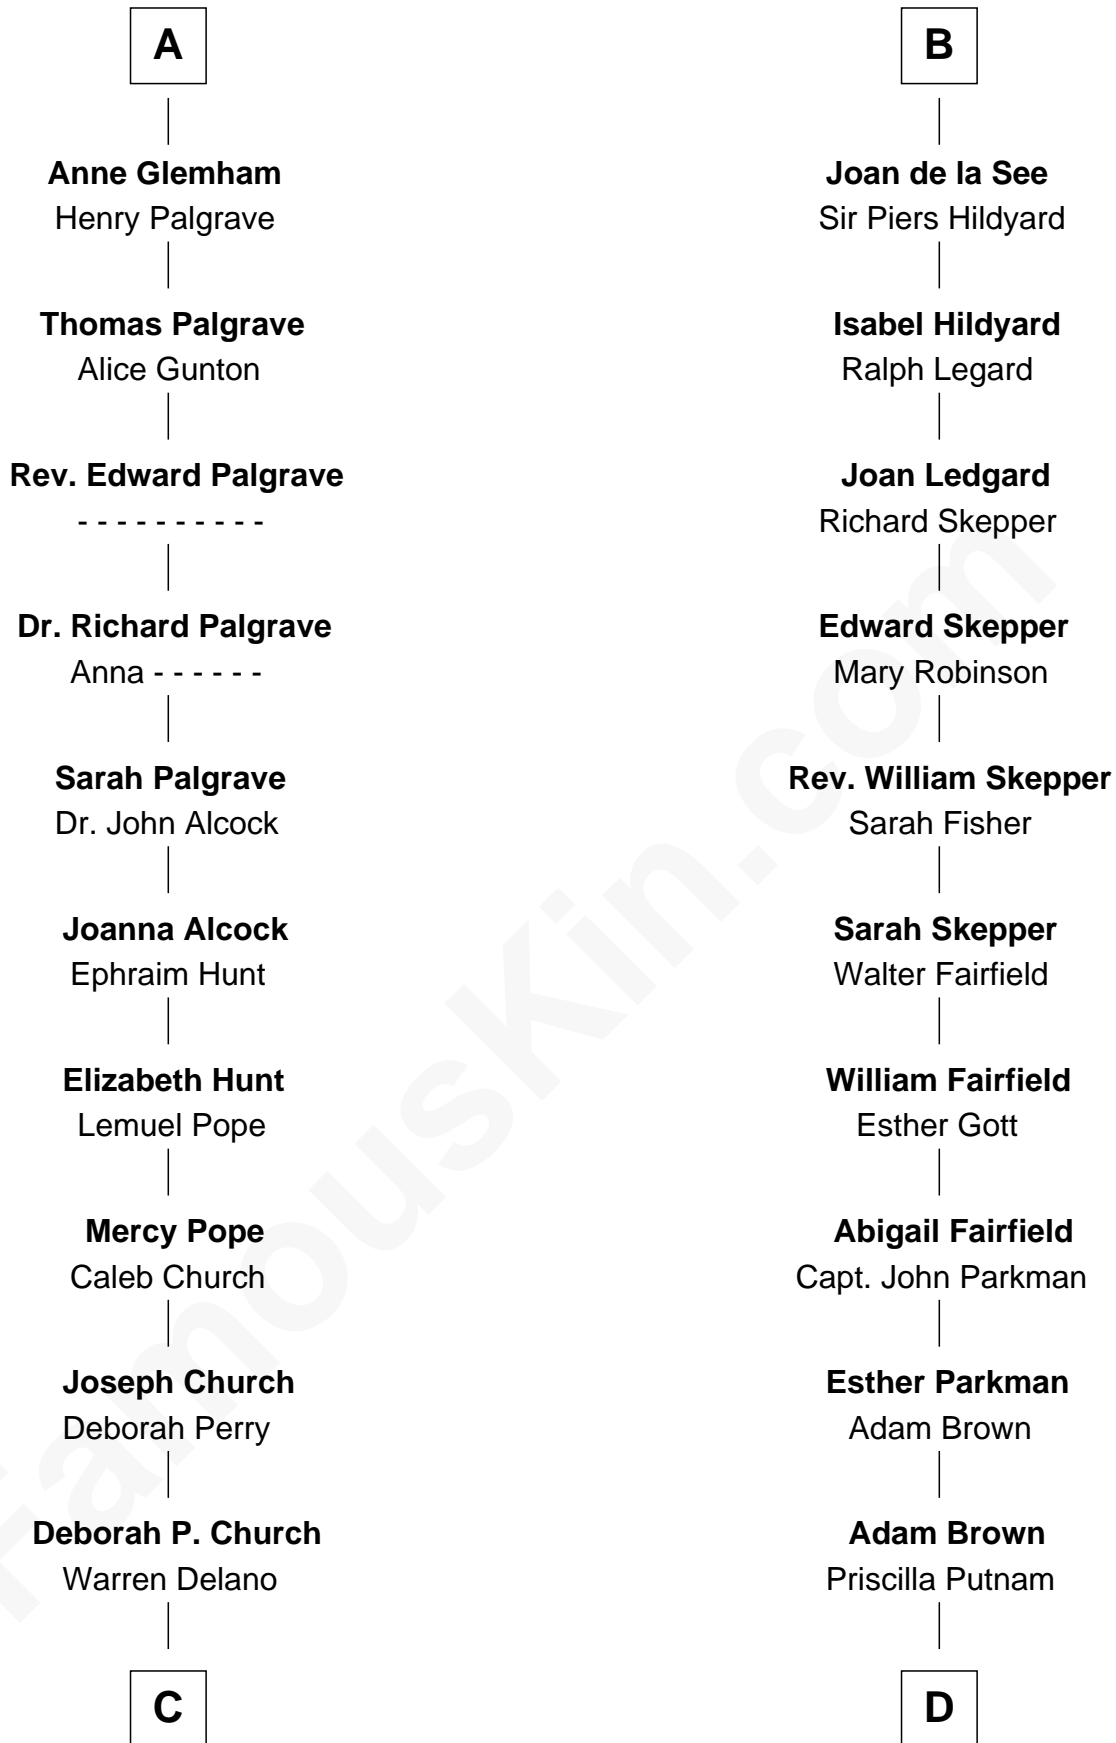

FamousKin.com
Relationship Chart of
Franklin D. Roosevelt
32nd U.S. President

19th cousin 2 times removed of

Calvin Coolidge
30th U.S. President

Thomas de Clare
 Juliana FitzMaurice

Margaret de Clare
 Bartholomew de Badlesmere

Elizabeth de Badlesmere
 Sir William de Bohun

Elizabeth de Bohun
 Sir Richard Fitzalan

Elizabeth Fitzalan
 Sir Robert Goushill

Elizabeth Goushill
 Sir Robert Wingfield

Elizabeth Wingfield
 Sir William Brandon

Eleanor Brandon
 John Glemham

A

Margaret de Clare
 Bartholomew de Badlesmere

Margaret de Badlesmere
 Sir John de Tibetot

Sir Robert de Tibetot
 Margaret Deincourt

Elizabeth de Tibetot
 Sir Philip le Despencer

Margery Despencer
 Sir Roger Wentworth

Sir Philip Wentworth
 Mary Clifford

Elizabeth Wentworth
 Sir Martin de la See

B

C

Warren Delano
Catharine Robbins Lyman

Sara Delano
James Roosevelt

Franklin D. Roosevelt
32nd U.S. President