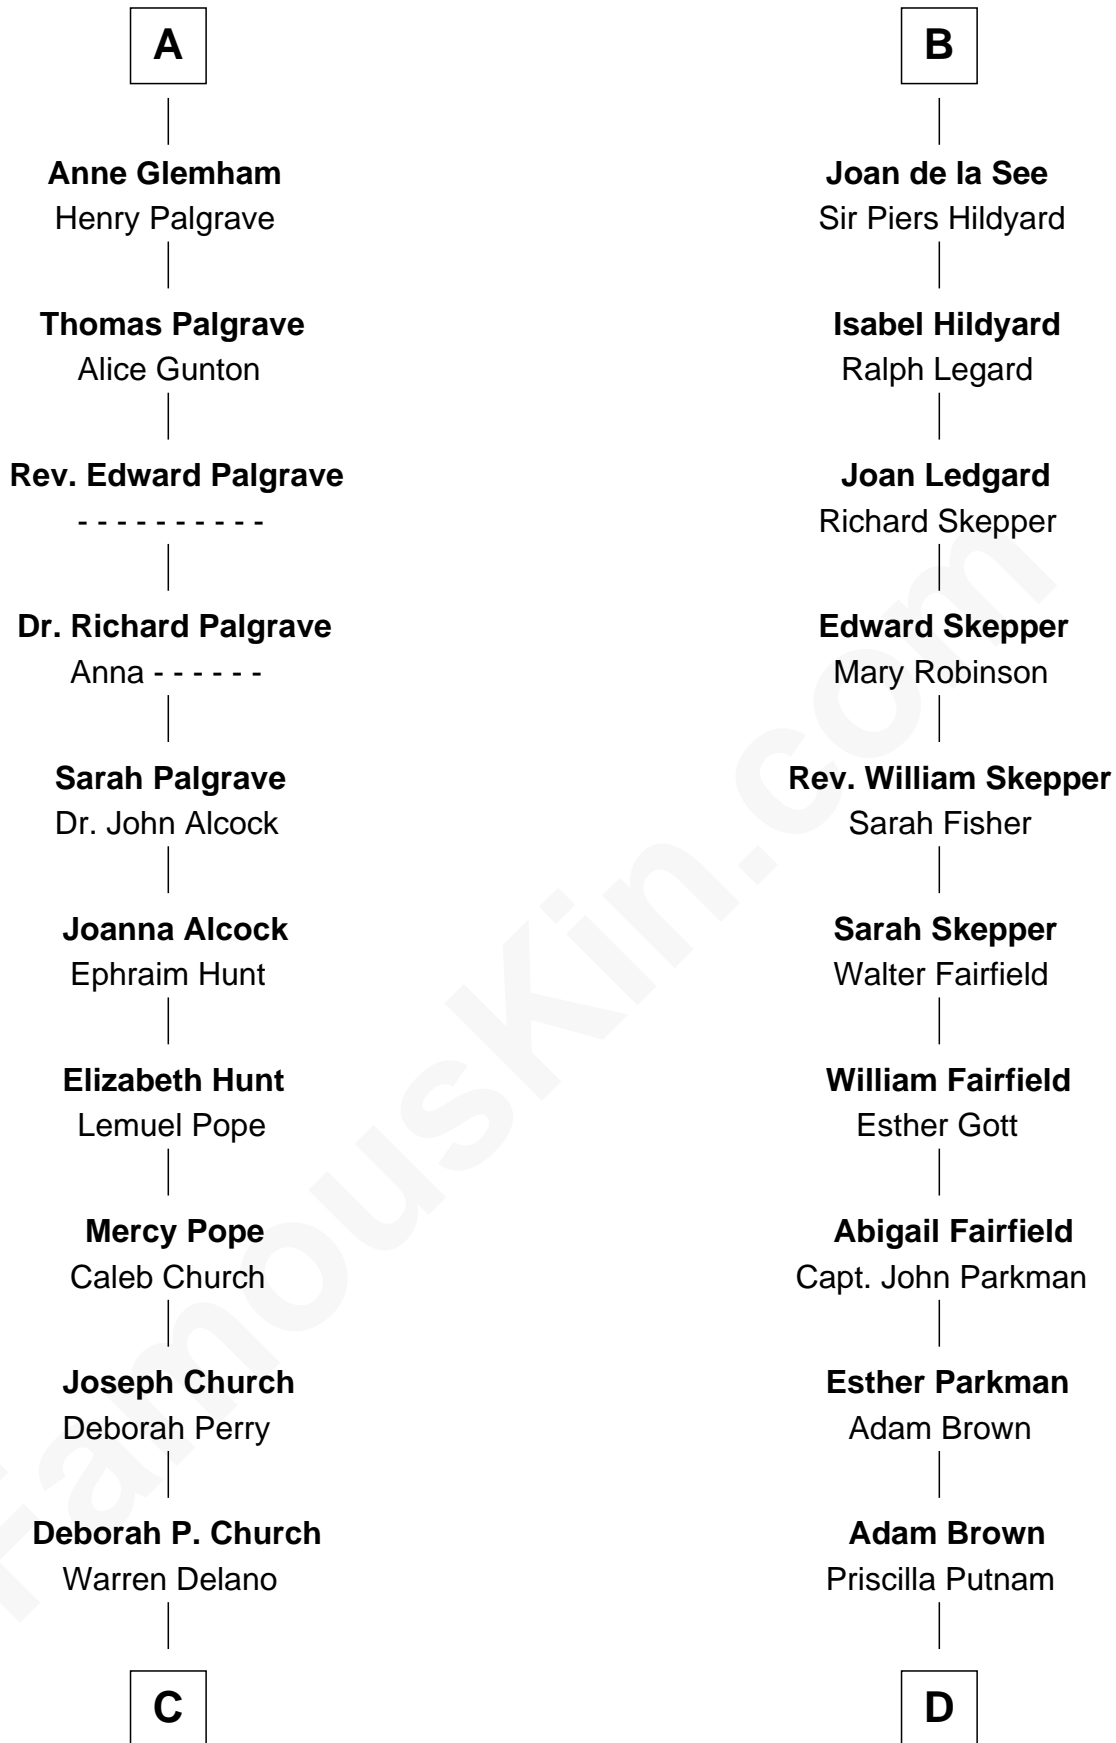

FamousKin.com
Relationship Chart of
Franklin D. Roosevelt
32nd U.S. President

19th cousin 2 times removed of
Calvin Coolidge
30th U.S. President

Gunselm de Badlesmere

C

Warren Delano
Catharine Robbins Lyman

Sara Delano
James Roosevelt

Franklin D. Roosevelt
32nd U.S. President

D

Israel Putnam Brown
Sally Briggs

Sally Briggs Brown
Israel Chase Brewer

Sarah Almeda Brewer
Calvin Galusha Coolidge

Col. John Calvin Coolidge
Victoria Josephine Moor