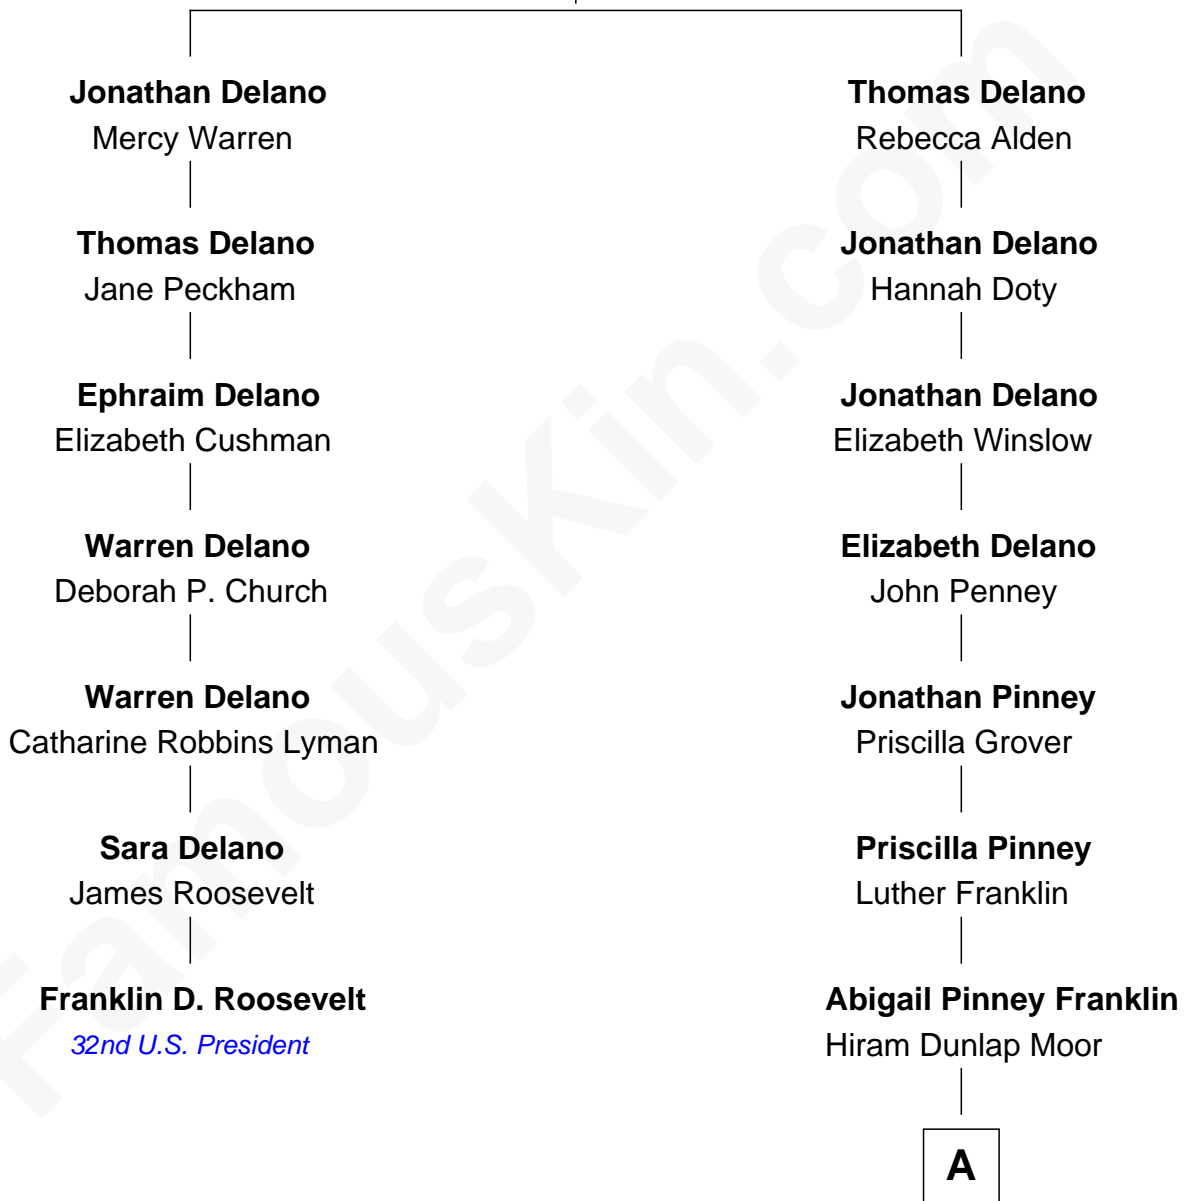

**FamousKin.com**  
**Relationship Chart of**  
**Franklin D. Roosevelt**  
*32nd U.S. President*

**6th cousin 2 times removed of**  
**Calvin Coolidge**  
*30th U.S. President*

**Philip Delano**  
 Hester Dewsbury

**A**

**Victoria Josephine Moor**  
Col. John Calvin Coolidge

**Calvin Coolidge**  
*30th U.S. President*

FamousKin.com