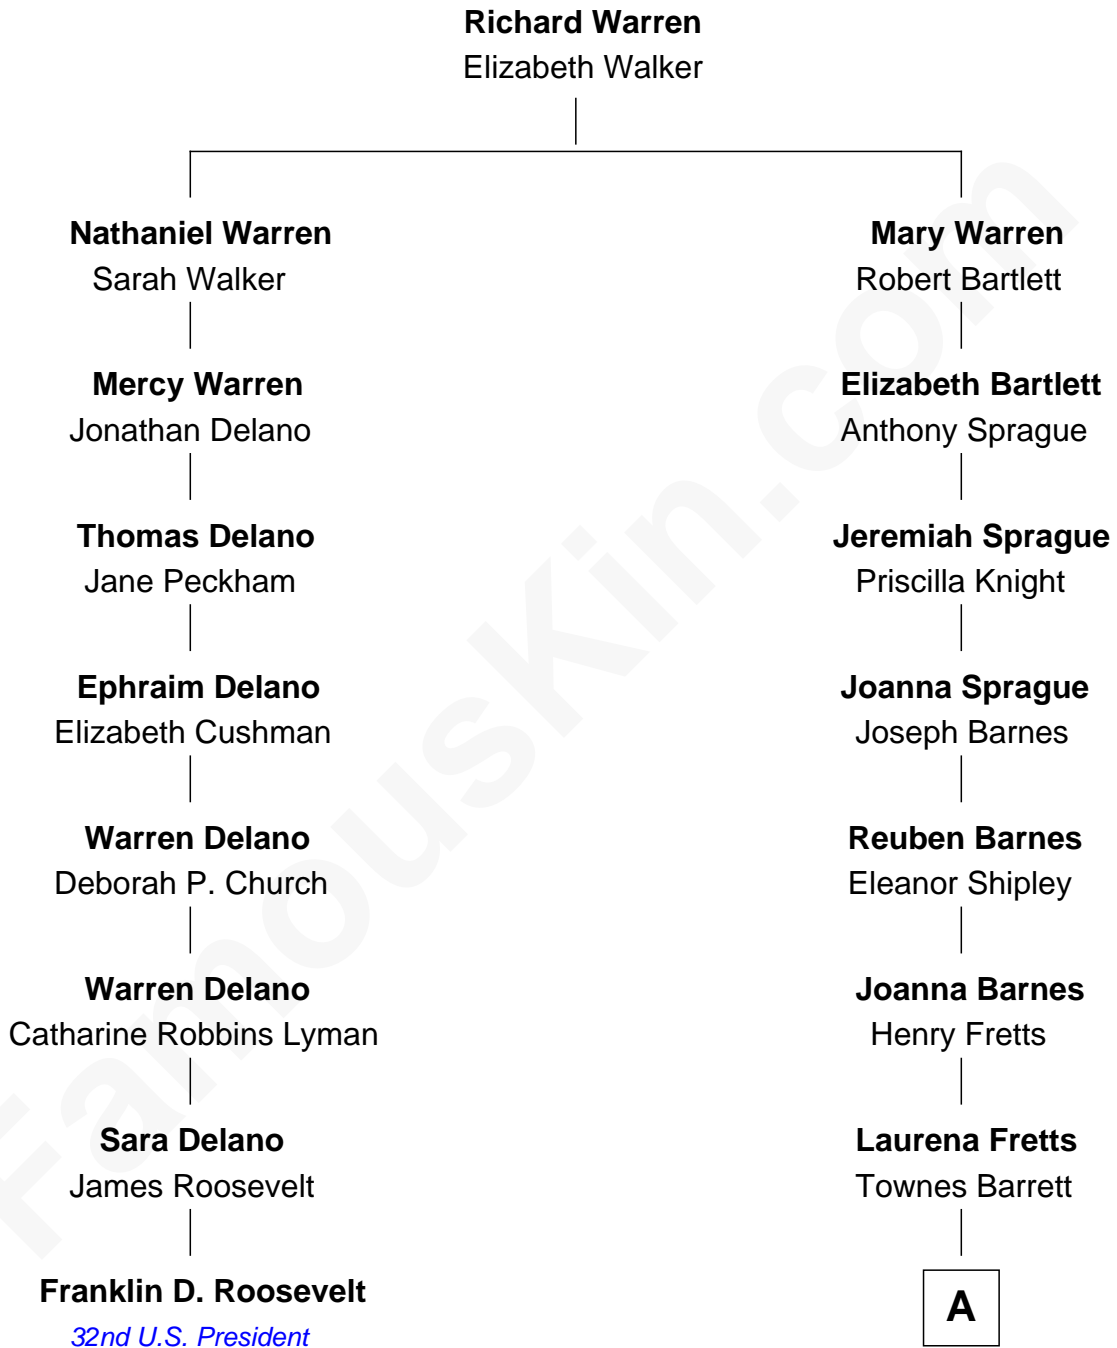

FamousKin.com
Relationship Chart of
Franklin D. Roosevelt
32nd U.S. President

7th cousin 1 time removed of
Grace (Goodhue) Coolidge
First Lady of President Calvin Coolidge

A

Lemira A. Barrett
Andrew Issacler Goodhue

Grace (Goodhue) Coolidge
First Lady of Calvin Coolidge

FamousKin.com