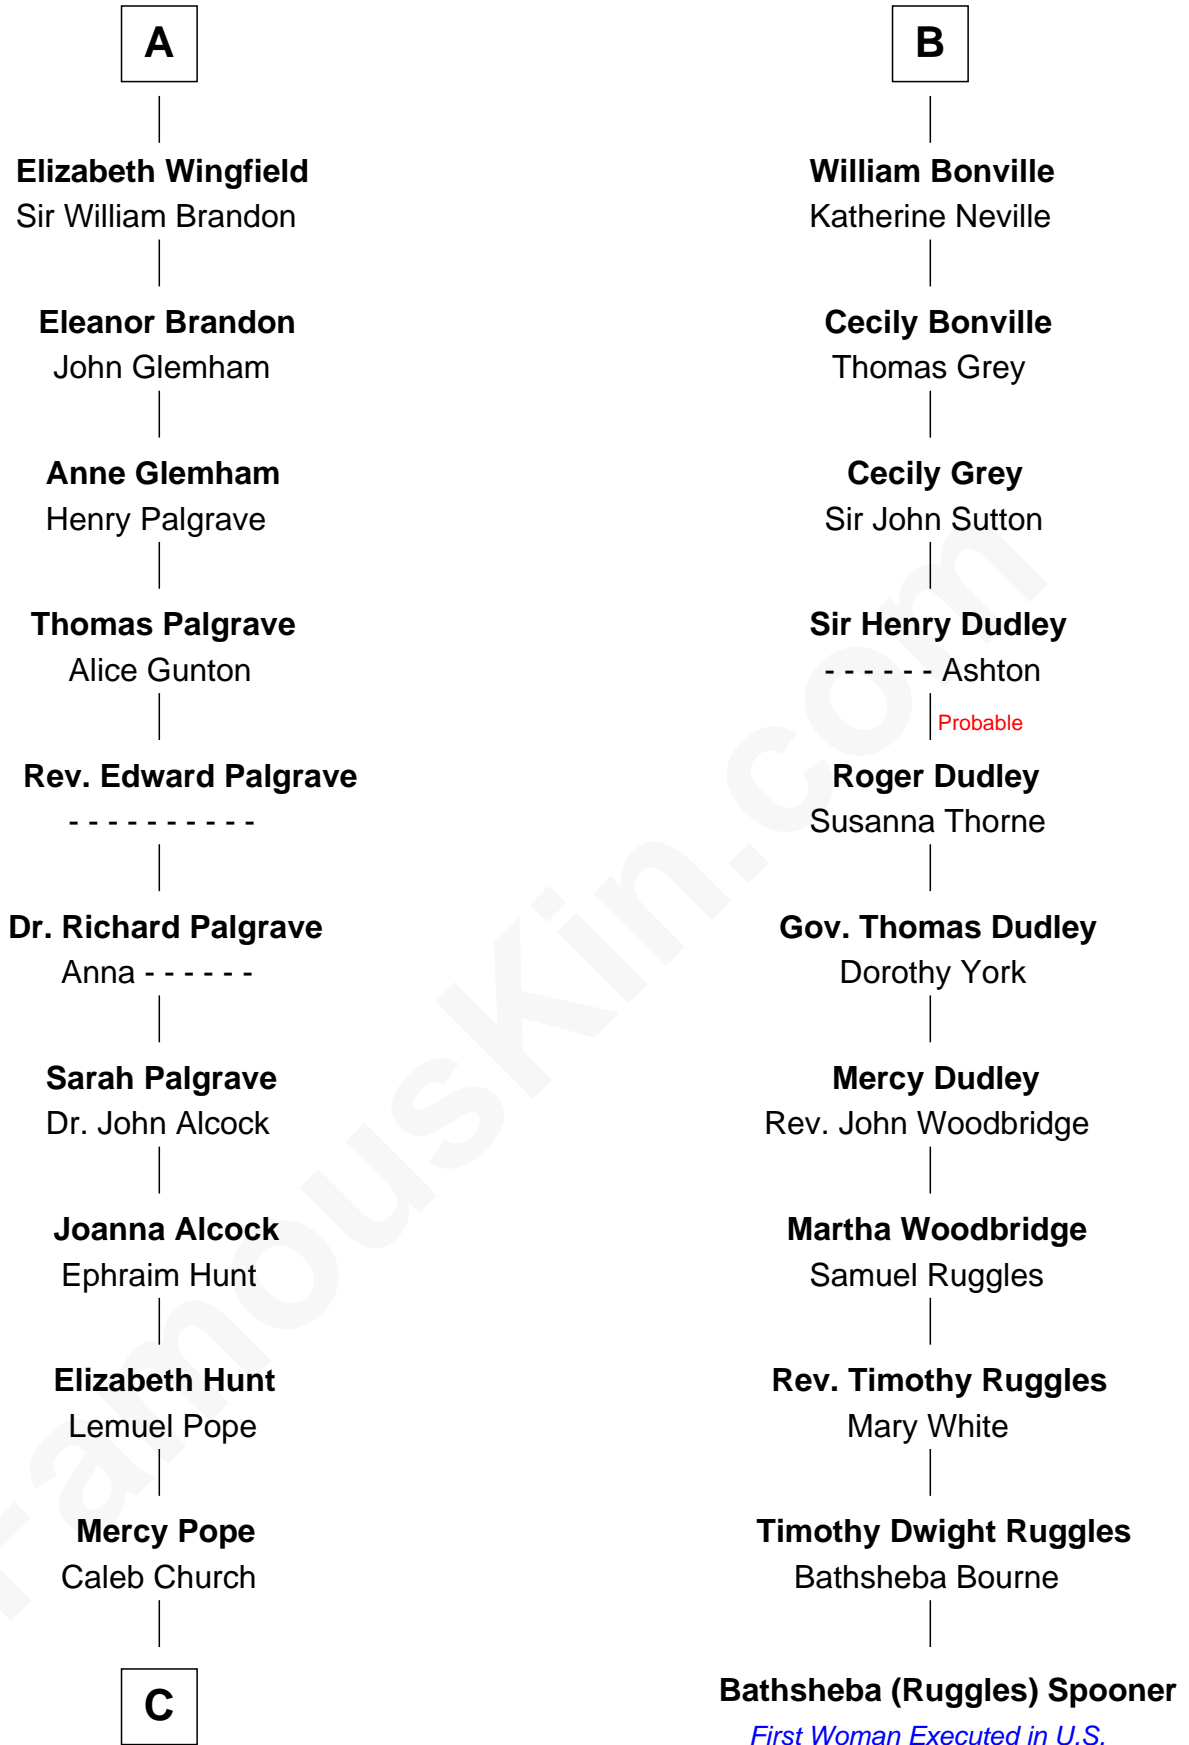

**FamousKin.com**  
**Relationship Chart of**  
**Franklin D. Roosevelt**  
*32nd U.S. President*

17th cousin 4 times removed of

**Bathsheba (Ruggles) Spooner**

*First woman executed for murder in U.S. by non-British government*

**Sir William de Bohun**

Elizabeth de Badlesmere

**Elizabeth de Bohun**

Sir Richard Fitzalan

**Elizabeth Fitzalan**

Sir Robert Goushill

**Elizabeth Goushill**

Sir Robert Wingfield

**A**

**Eleanor de Bohun**

Sir John de Verdun

**Maud de Verdun**

Sir John de Grey

**Sir Roger de Grey**

Elizabeth de Hastings

**Sir Reynold de Grey**

Eleanor le Strange

**Sir Reynold Grey**

Margaret de Ros

**Margaret Grey**

Sir William Bonville

**William Bonville**

Elizabeth Harington

**B**