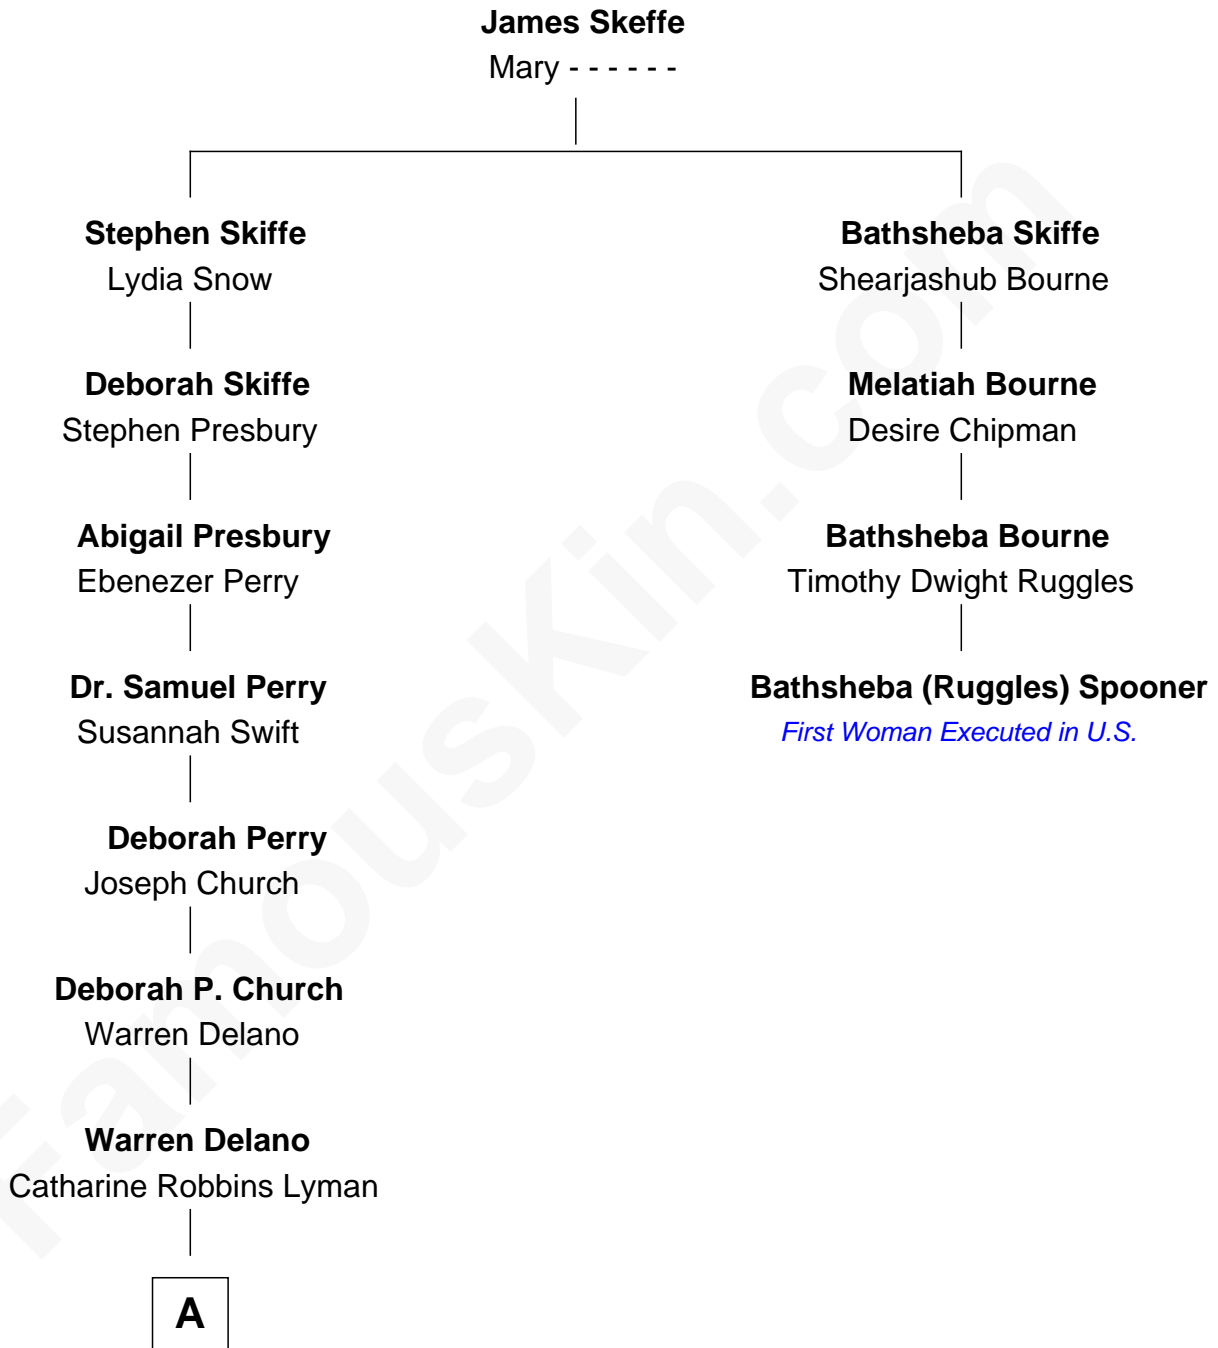

FamousKin.com
Relationship Chart of
Franklin D. Roosevelt
32nd U.S. President

3rd cousin 5 times removed of

Bathsheba (Ruggles) Spooner

First woman executed for murder in U.S. by non-British government

A

—
Sara Delano
James Roosevelt

—
Franklin D. Roosevelt
32nd U.S. President

FamousKin.com