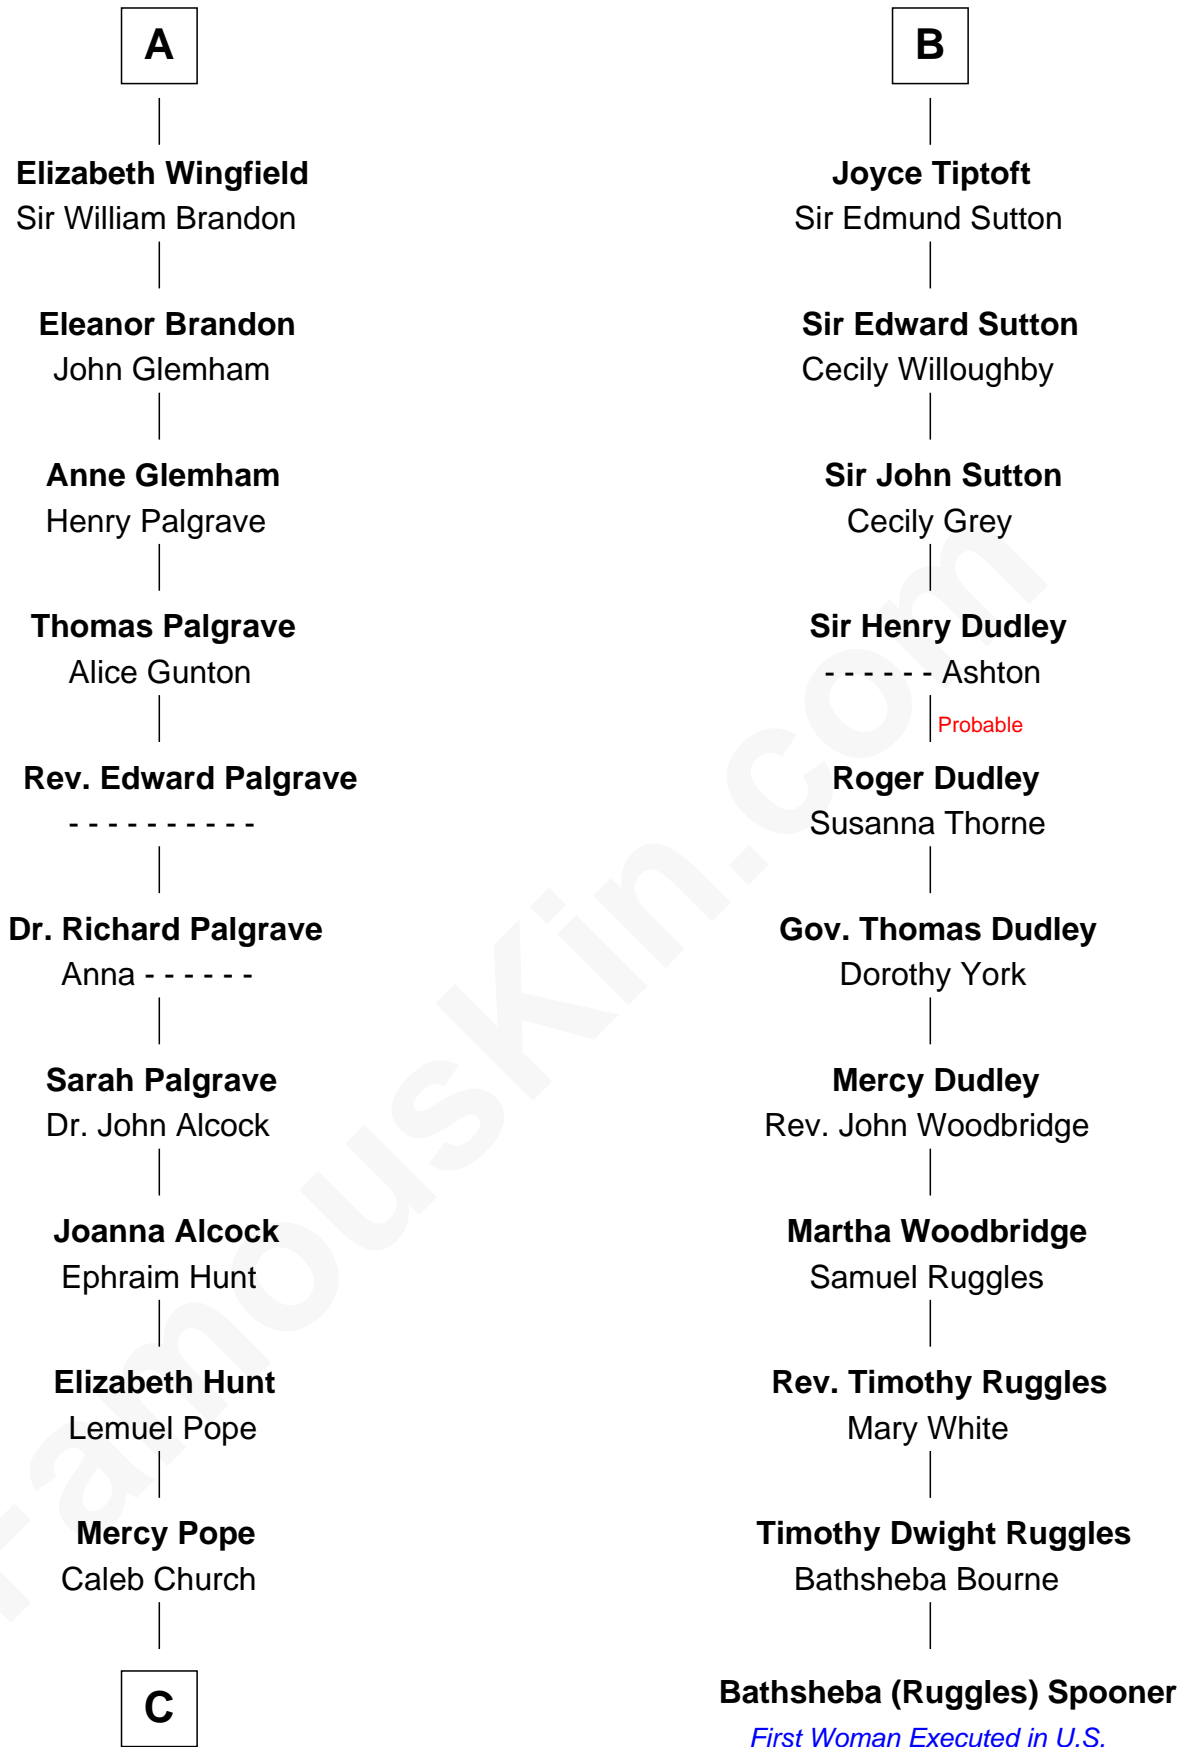

FamousKin.com
Relationship Chart of
Franklin D. Roosevelt
32nd U.S. President

17th cousin 4 times removed of

Bathsheba (Ruggles) Spooner

First woman executed for murder in U.S. by non-British government

FamousKin.com