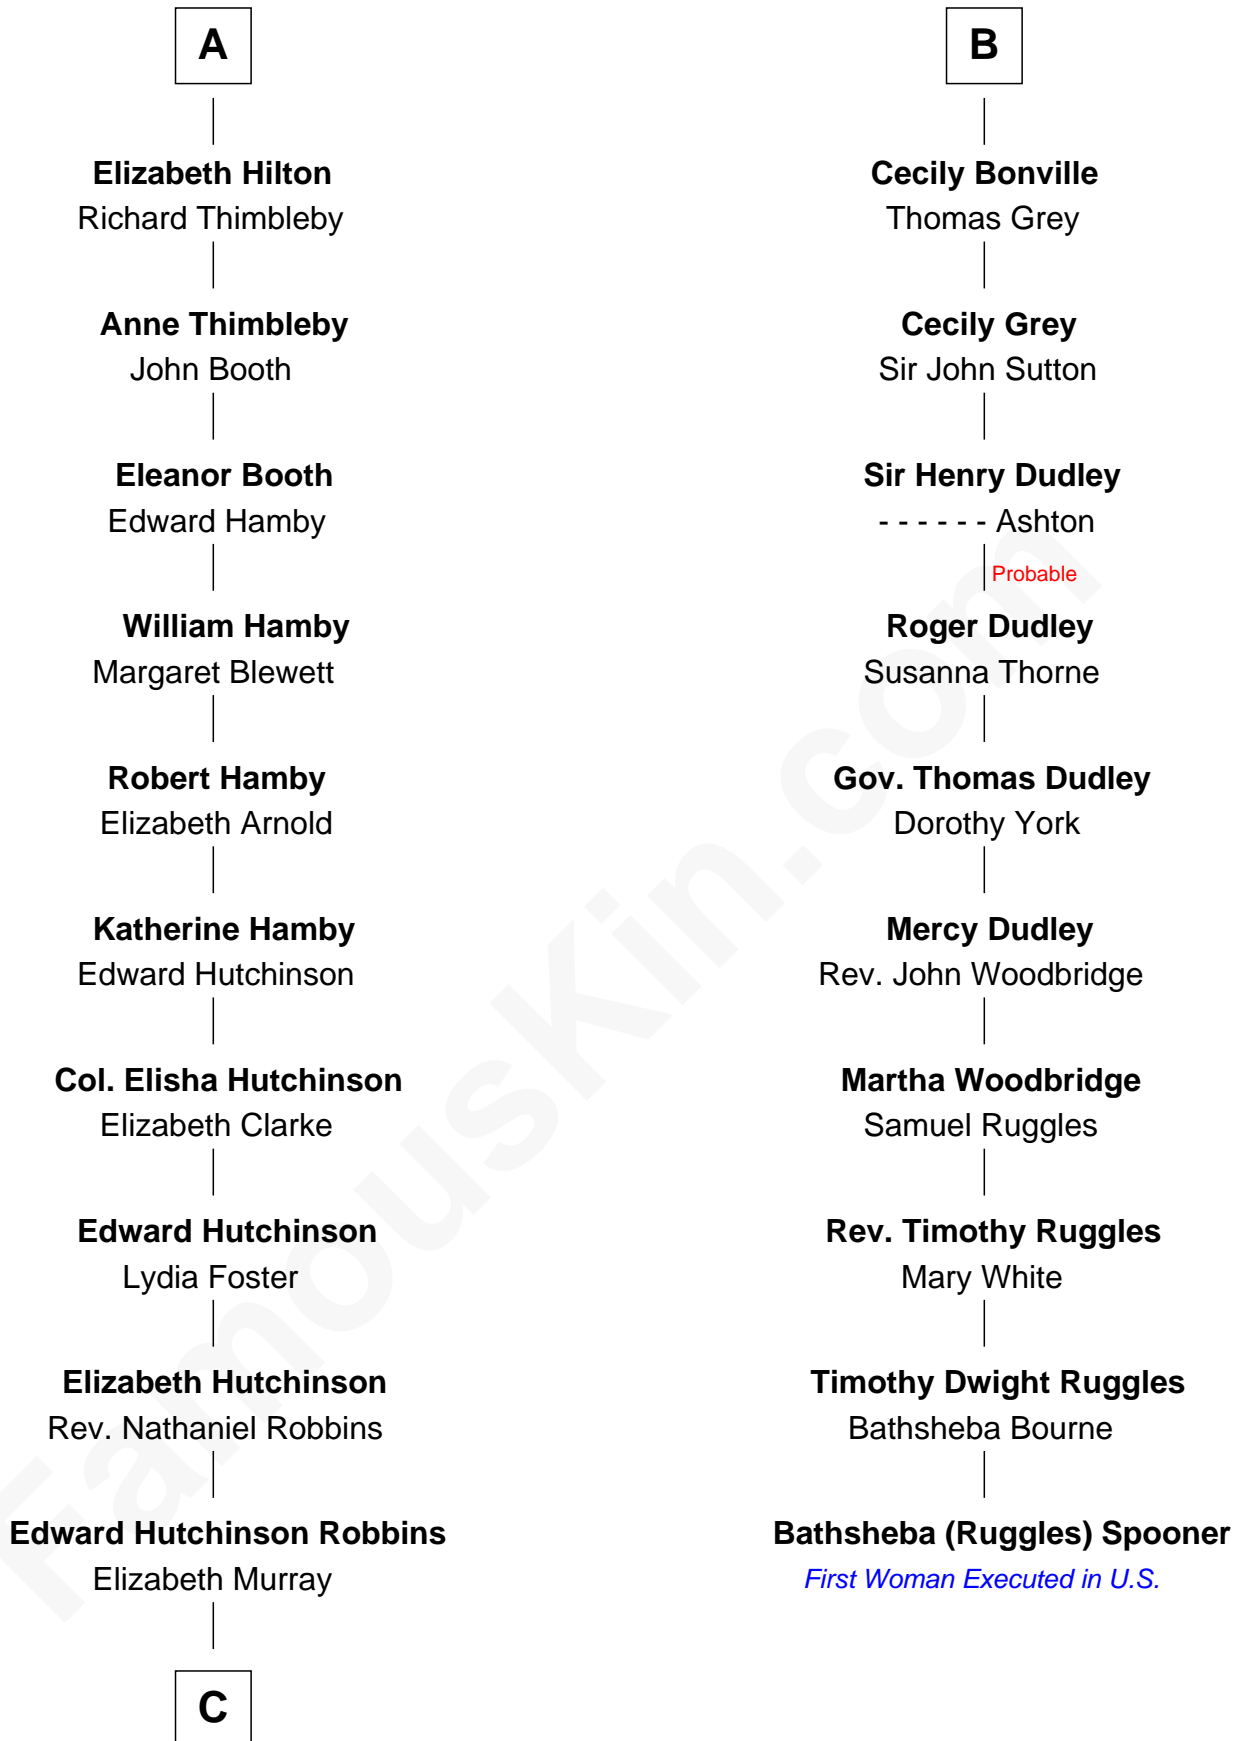

**FamousKin.com**  
**Relationship Chart of**  
**Franklin D. Roosevelt**  
*32nd U.S. President*

16th cousin 4 times removed of

**Bathsheba (Ruggles) Spooner**

*First woman executed for murder in U.S. by non-British government*

**Sir Robert de Ros**  
 Isabel de Aubeney

**C**

**Anne Jean Robbins**  
Judge Joseph Lyman

**Catharine Robbins Lyman**  
Warren Delano

**Sara Delano**  
James Roosevelt

**Franklin D. Roosevelt**  
*32nd U.S. President*