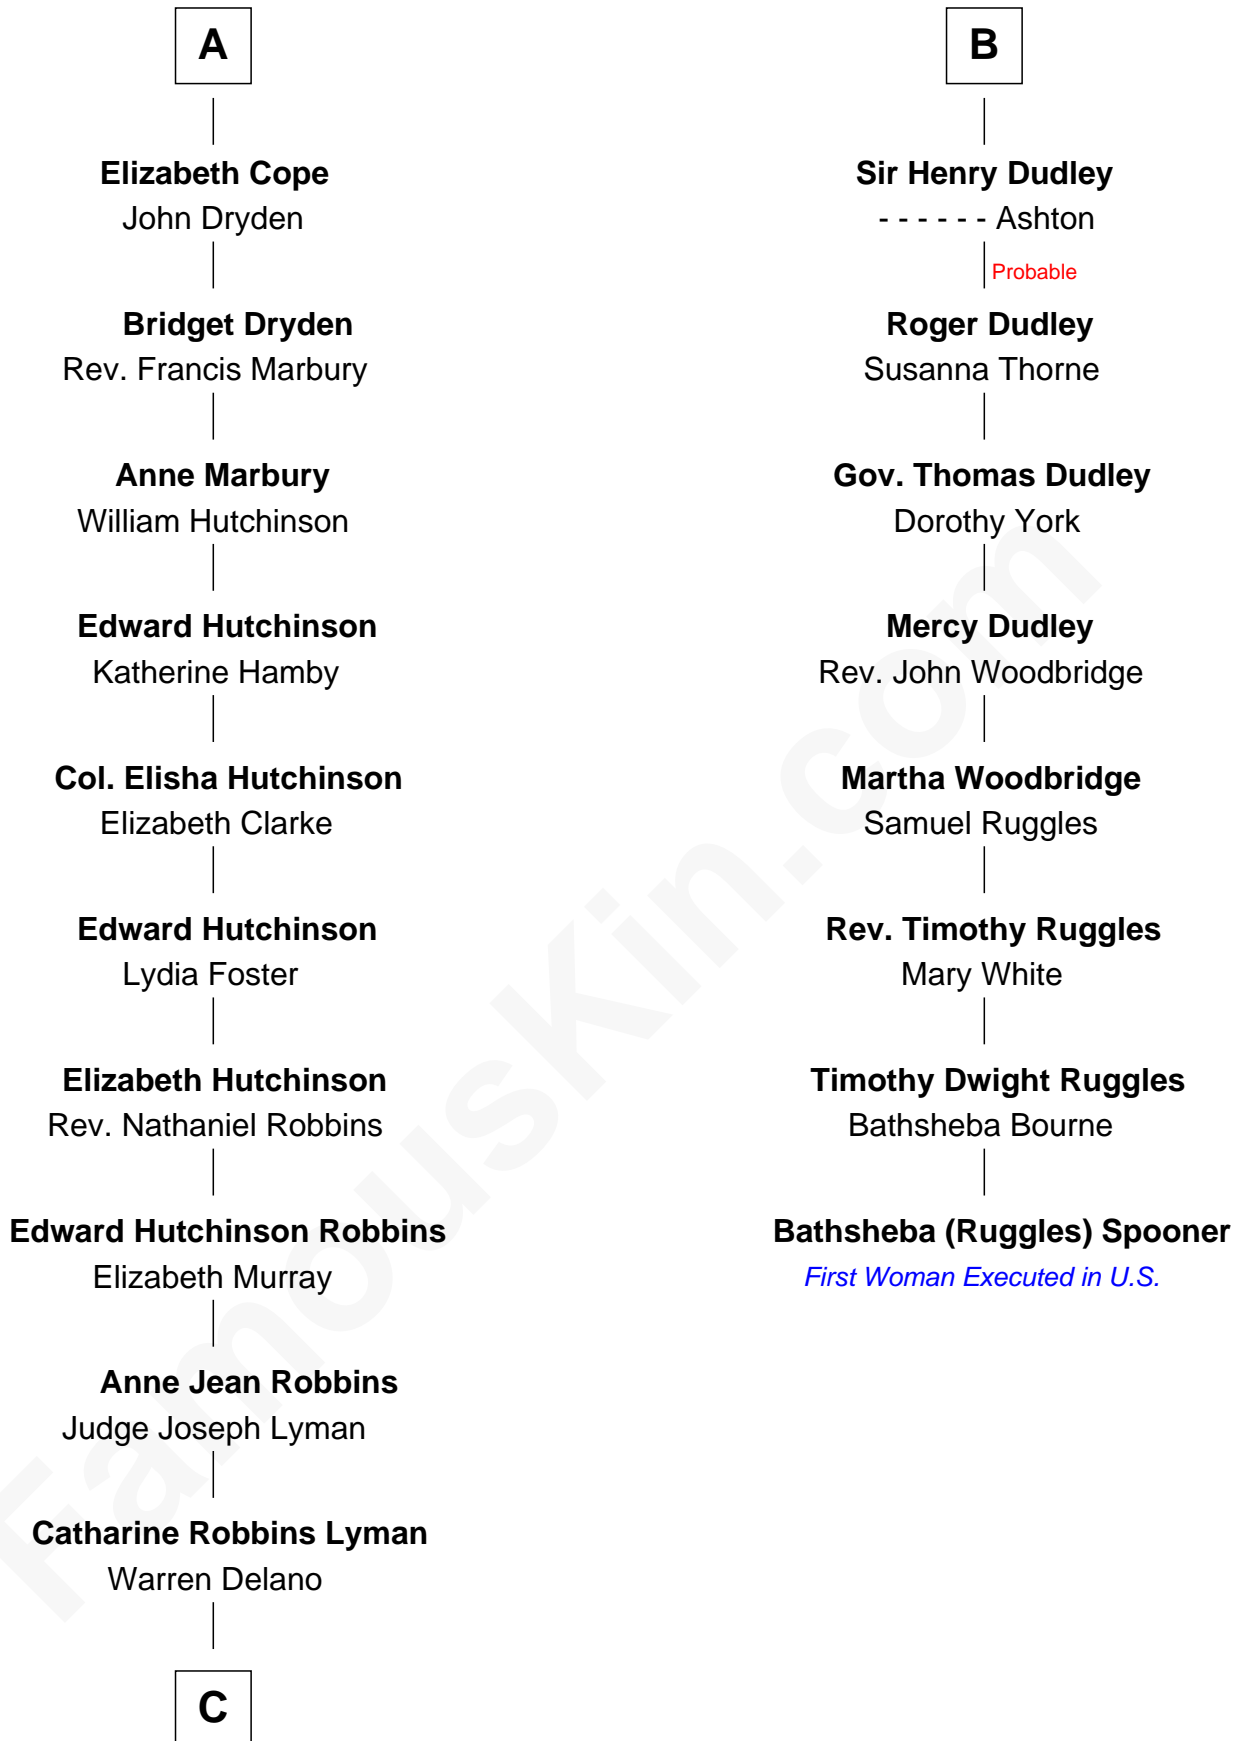

**FamousKin.com**  
**Relationship Chart of**  
**Franklin D. Roosevelt**  
*32nd U.S. President*

14th cousin 4 times removed of

**Bathsheba (Ruggles) Spooner**

*First woman executed for murder in U.S. by non-British government*

**C**

—  
**Sara Delano**  
James Roosevelt

—  
**Franklin D. Roosevelt**  
*32nd U.S. President*

FamousKin.com