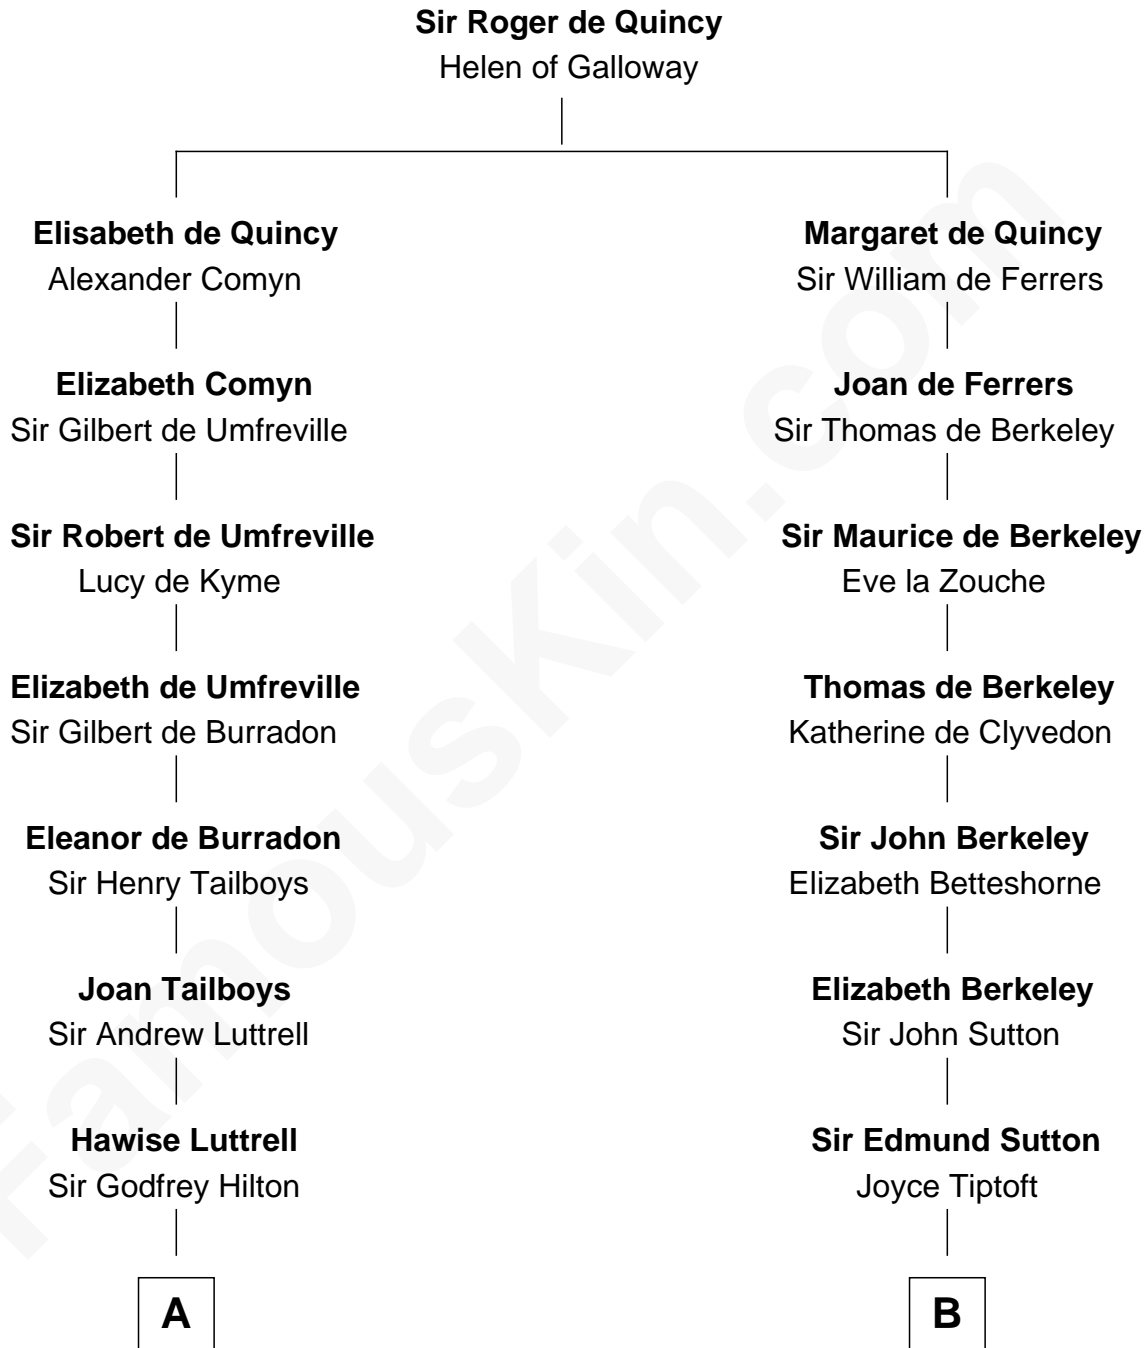

FamousKin.com
Relationship Chart of
Franklin D. Roosevelt
32nd U.S. President

16th cousin 5 times removed of

Bathsheba (Ruggles) Spooner

First woman executed for murder in U.S. by non-British government

C

Edward Hutchinson Robbins

Elizabeth Murray

Anne Jean Robbins

Judge Joseph Lyman

Catharine Robbins Lyman

Warren Delano

Sara Delano

James Roosevelt