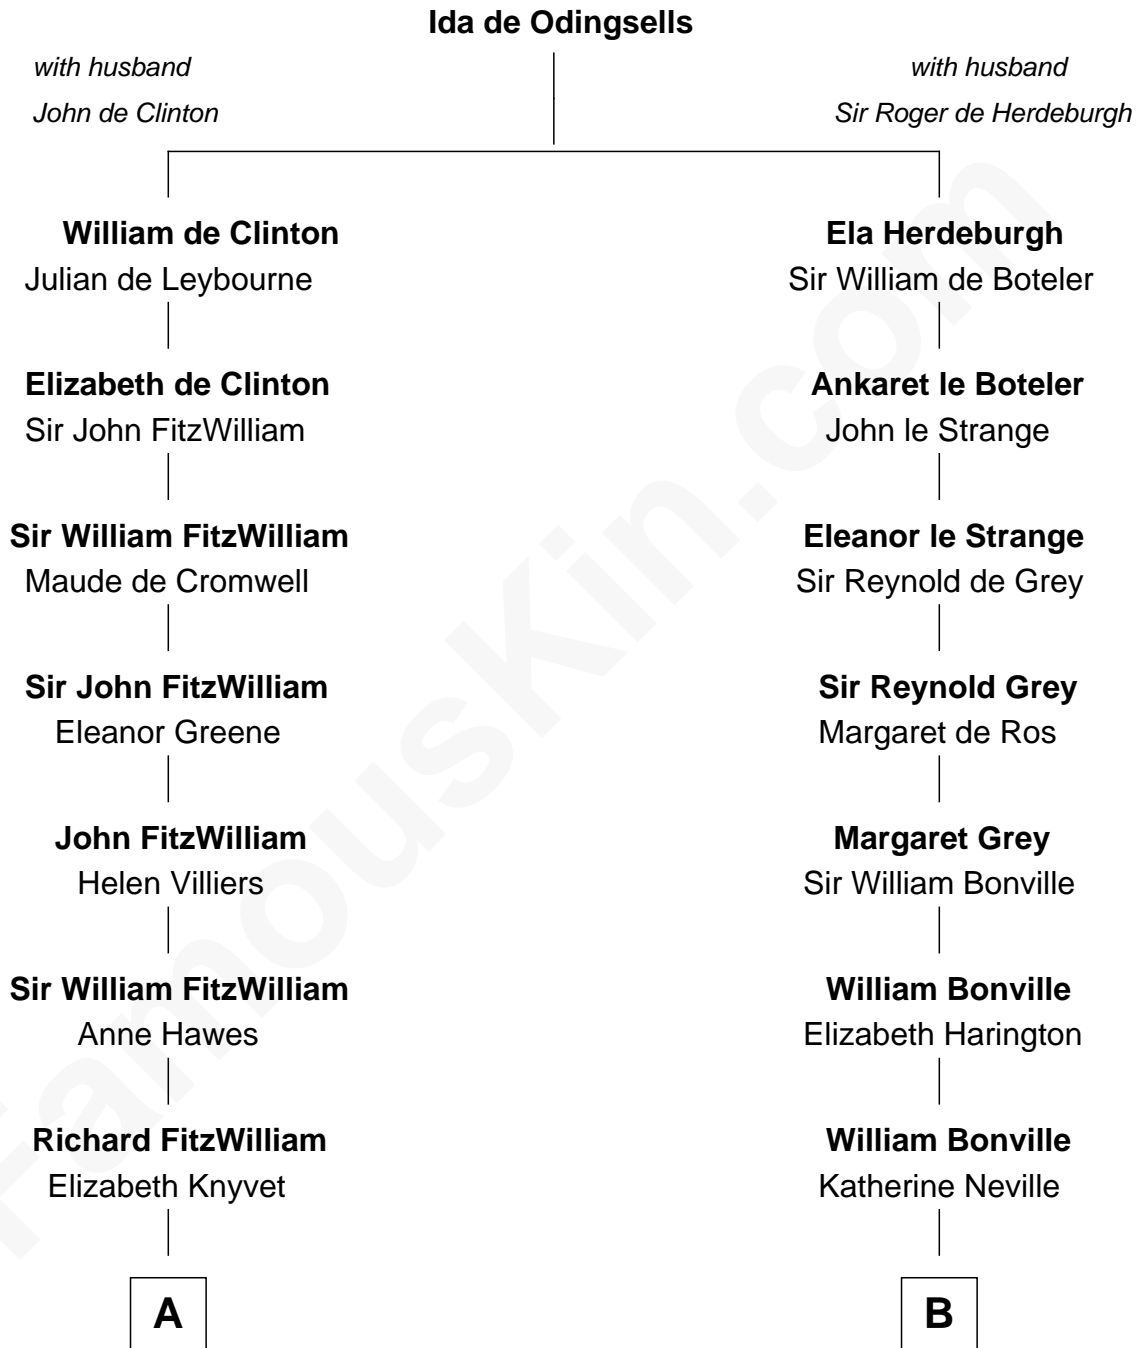

**FamousKin.com**  
**Relationship Chart of**  
**Franklin D. Roosevelt**  
*32nd U.S. President*

**16th cousin 2 times removed of**

**Bathsheba (Ruggles) Spooner**

*First woman executed for murder in U.S. by non-British government*

**C**

James Roosevelt

Sara Delano

Franklin D. Roosevelt

*32nd U.S. President*

FamousKin.com