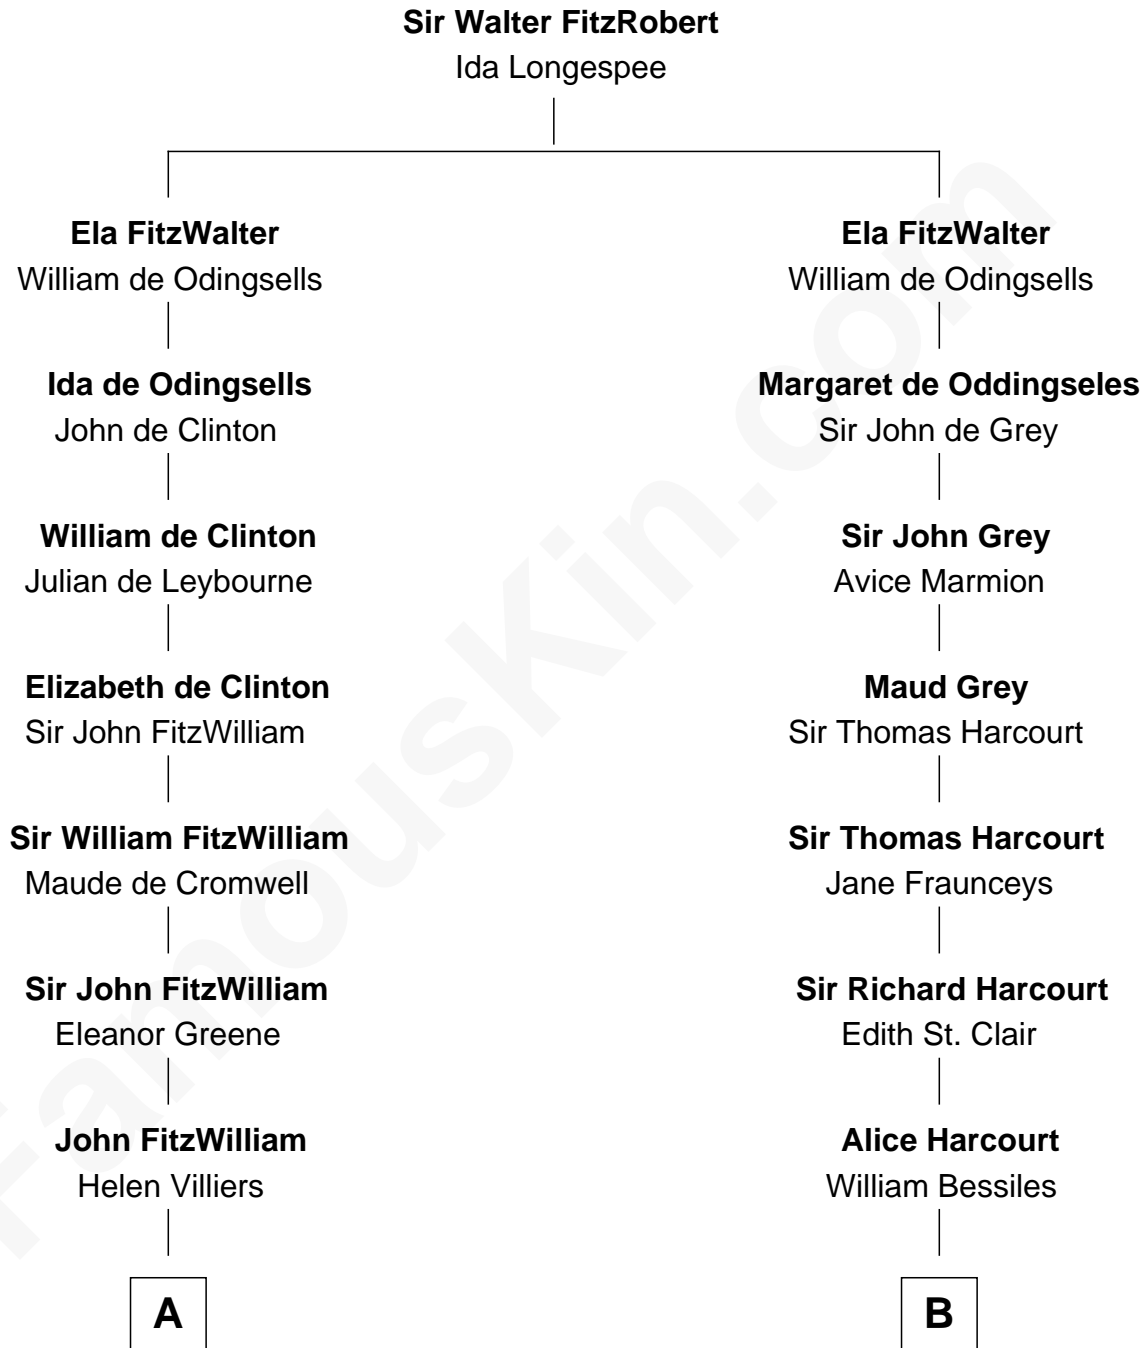

FamousKin.com
Relationship Chart of
Franklin D. Roosevelt
32nd U.S. President

16th cousin 4 times removed of

Bathsheba (Ruggles) Spooner

First woman executed for murder in U.S. by non-British government

C

John Aspinwall

Susan Howland

Mary Rebecca Aspinwall

Isaac Daniel Roosevelt

James Roosevelt

Sara Delano

Franklin D. Roosevelt

32nd U.S. President