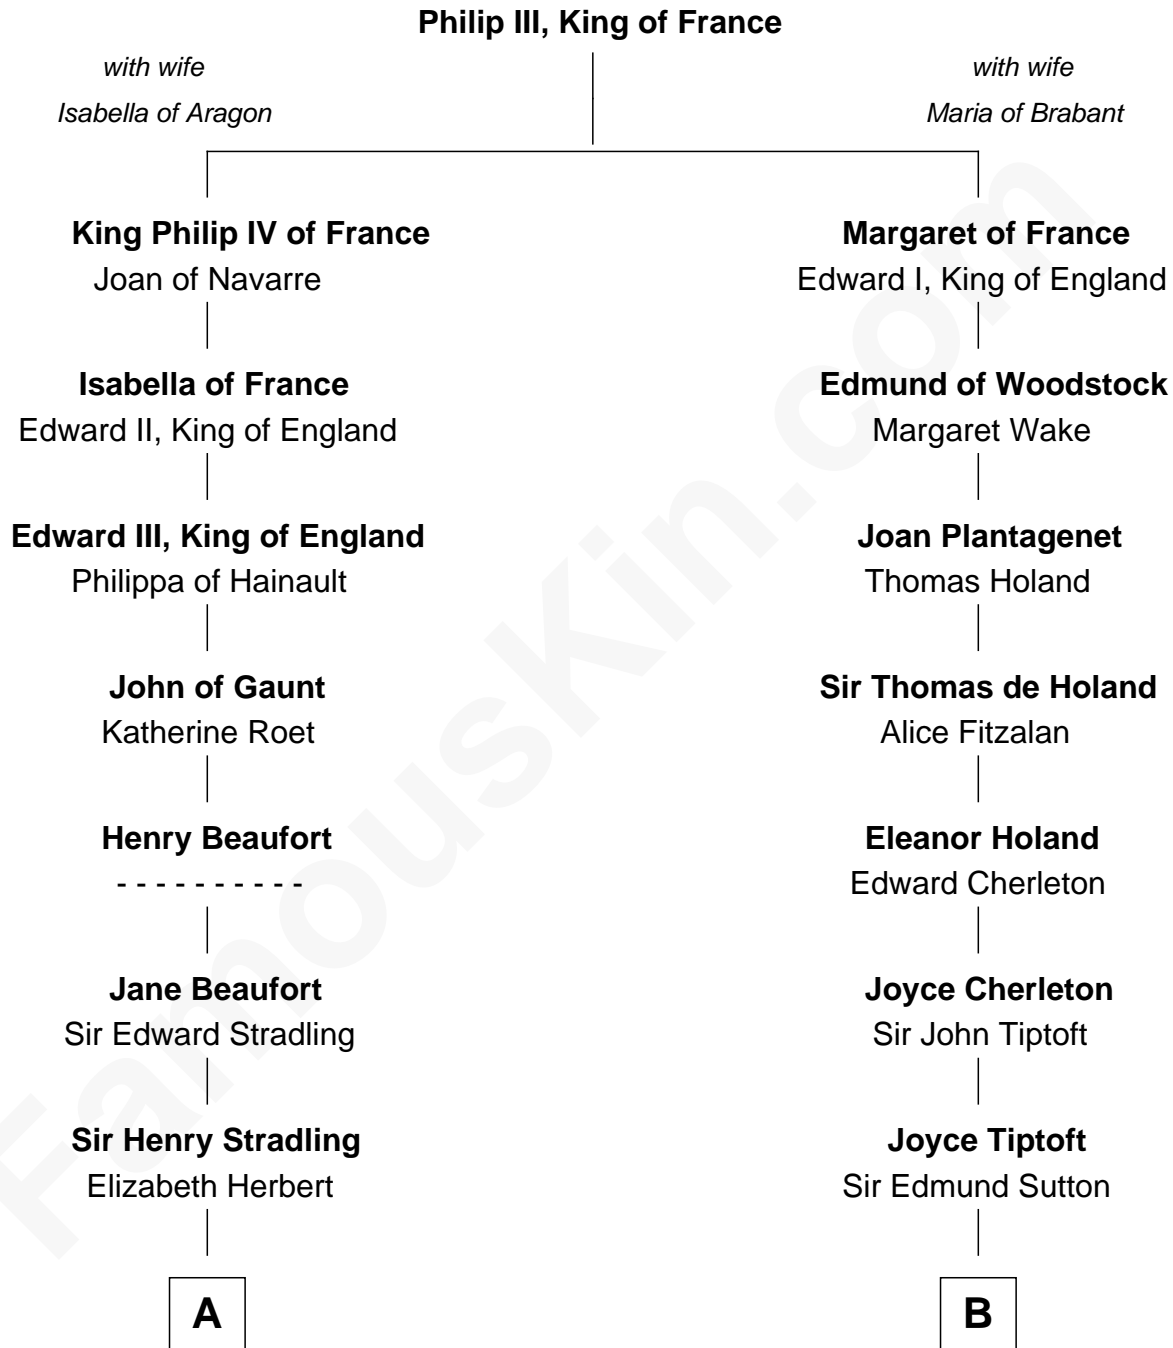

FamousKin.com
Relationship Chart of
Franklin D. Roosevelt
32nd U.S. President

16th cousin 5 times removed of

Bathsheba (Ruggles) Spooner

First woman executed for murder in U.S. by non-British government

FamousKin.com