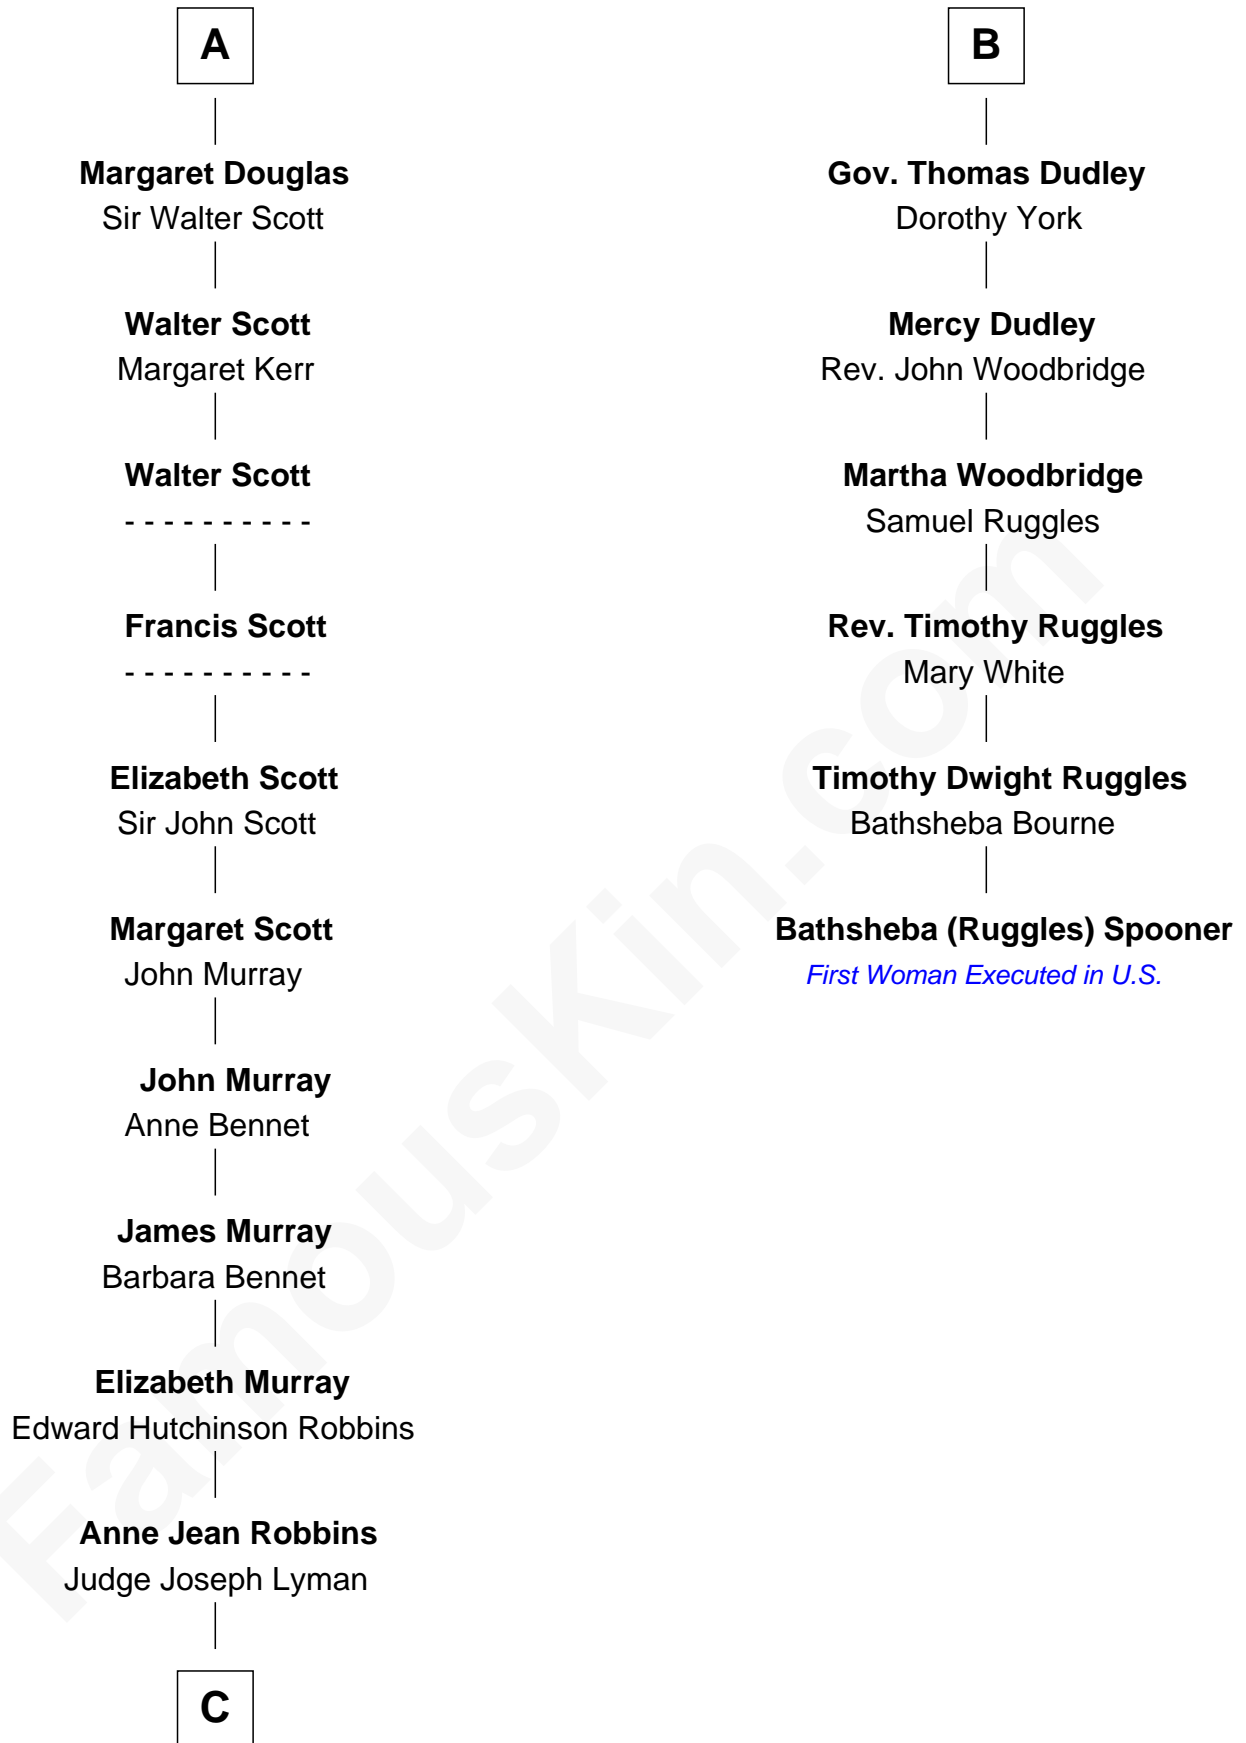

FamousKin.com
Relationship Chart of
Franklin D. Roosevelt
32nd U.S. President

12th cousin 7 times removed of

Bathsheba (Ruggles) Spooner

First woman executed for murder in U.S. by non-British government

Sir Thomas de Holand

Alice Fitzalan

C

—
Catharine Robbins Lyman

Warren Delano

—
Sara Delano

James Roosevelt

—
Franklin D. Roosevelt

32nd U.S. President