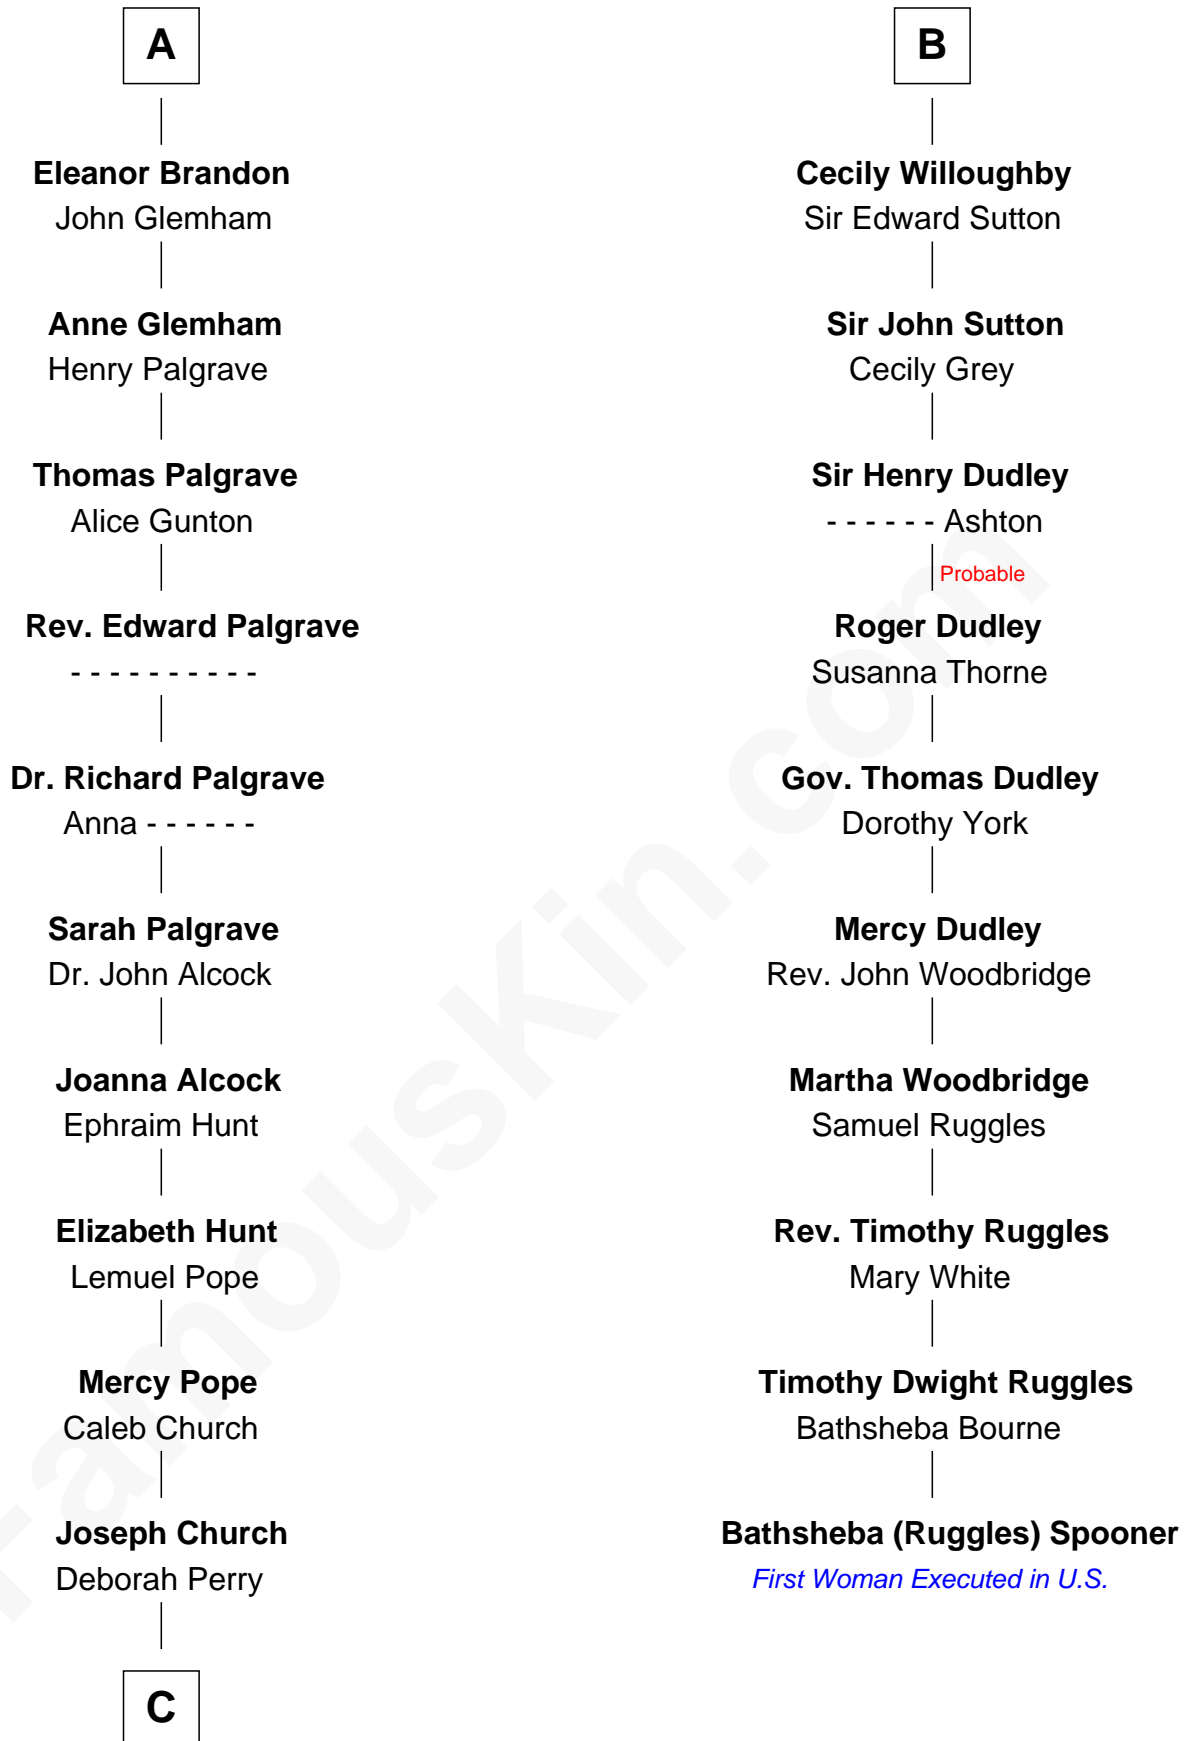

**FamousKin.com**  
**Relationship Chart of**  
**Franklin D. Roosevelt**  
*32nd U.S. President*

**16th cousin 4 times removed of**

**Bathsheba (Ruggles) Spooner**

*First woman executed for murder in U.S. by non-British government*

**Elizabeth de Bohun**  
 Sir Richard Fitzalan

**Elizabeth Fitzalan**  
 Sir Robert Goushill

**Elizabeth Goushill**  
 Sir Robert Wingfield

**Elizabeth Wingfield**  
 Sir William Brandon

**A**

**Eleanor of Castile**  
 Edward I, King of England

**Edward II, King of England**  
 Isabella of France

**Edward III, King of England**  
 Philippa of Hainault

**John of Gaunt**  
 Katherine Roet

**Joan Beaufort**  
 Sir Ralph Neville

**Katherine Neville**  
 Sir Thomas Strangeways

**Joan Strangeways**  
 Sir William Willoughby

**B**

**C**

—  
**Deborah P. Church**

Warren Delano

—  
**Warren Delano**

Catharine Robbins Lyman

—  
**Sara Delano**