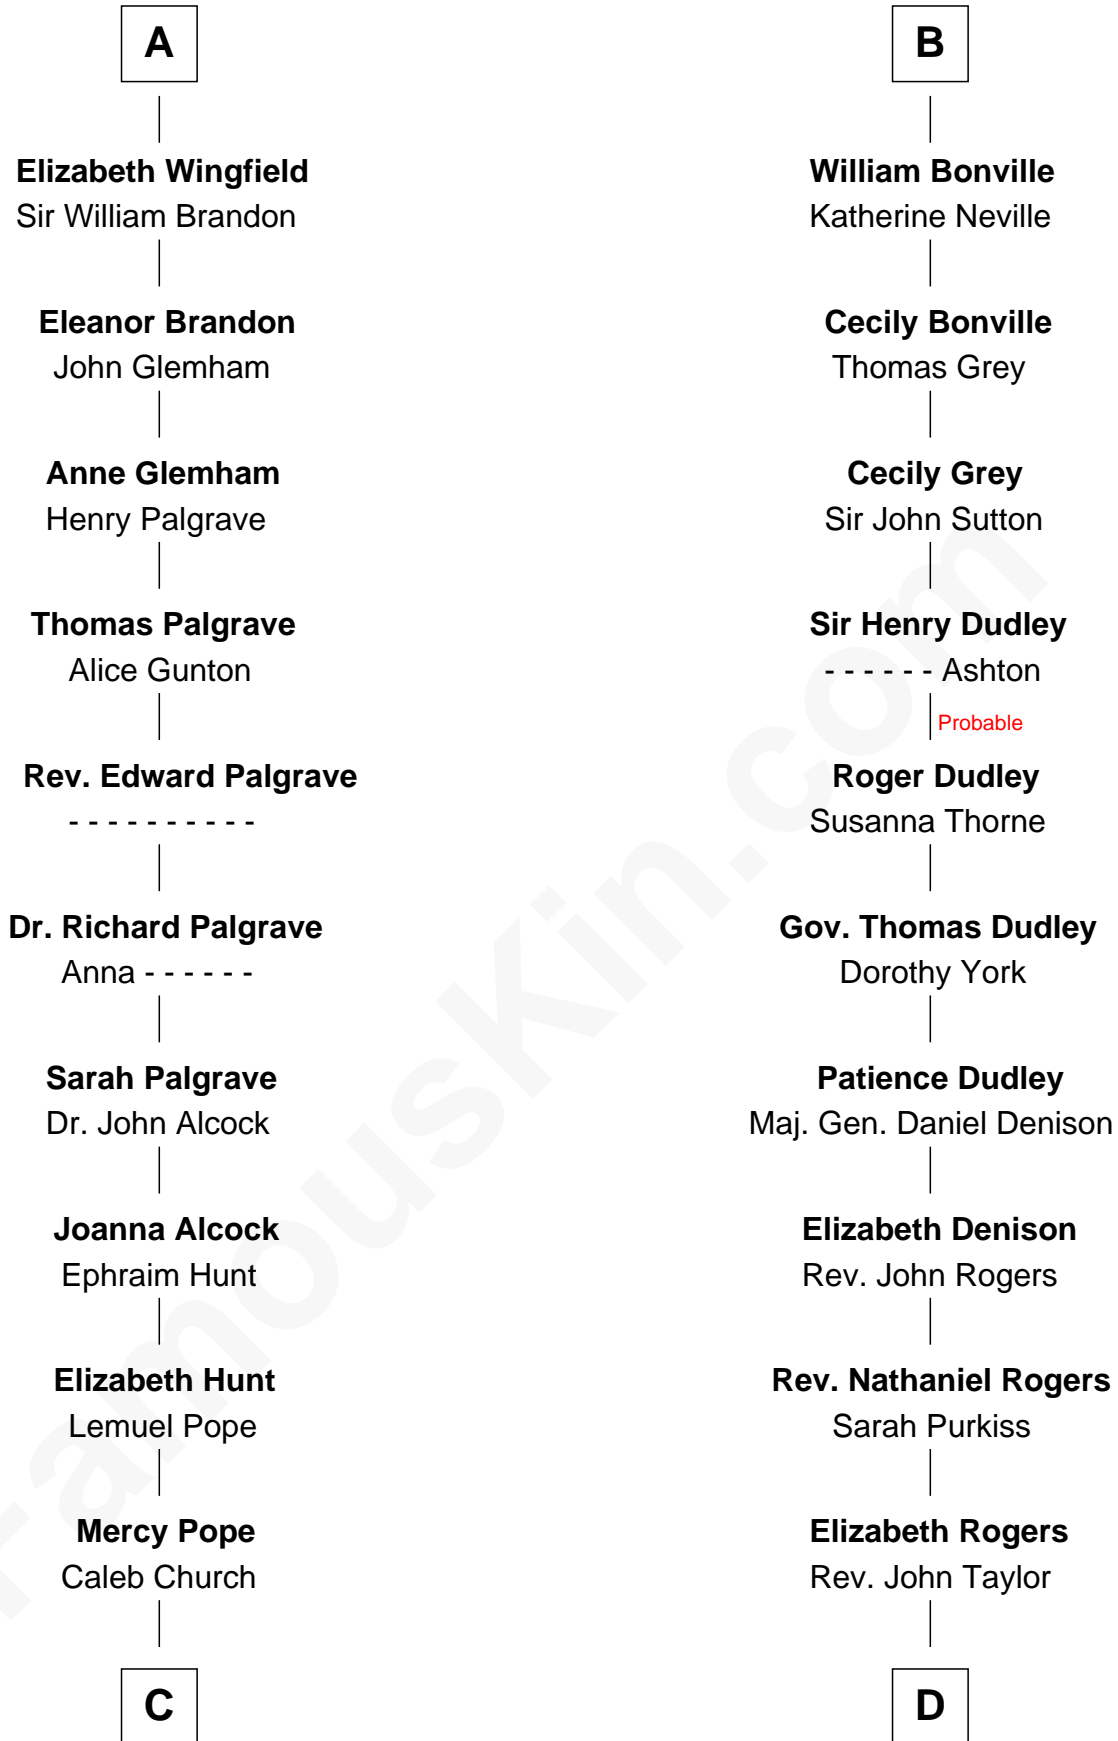

FamousKin.com
Relationship Chart of
Franklin D. Roosevelt
32nd U.S. President

18th cousin 3 times removed of
Nicholas Gilman
Signer of the U.S. Constitution

Sir Humphrey de Bohun
Maud of Eu

Sir Humphrey de Bohun
Eleanor de Braiose

Humphrey de Bohun
Maud de Fiennes

Humphrey de Bohun
Elizabeth Plantagenet

Sir William de Bohun
Elizabeth de Badlesmere

Elizabeth de Bohun
Sir Richard Fitzalan

Elizabeth Fitzalan
Sir Robert Goushill

Elizabeth Goushill
Sir Robert Wingfield

A

Eleanor de Bohun
Sir John de Verdun

Maud de Verdun
Sir John de Grey

Sir Roger de Grey
Elizabeth de Hastings

Sir Reynold de Grey
Eleanor le Strange

Sir Reynold Grey
Margaret de Ros

Margaret Grey
Sir William Bonville

William Bonville
Elizabeth Harington

B

C

Joseph Church

Deborah Perry

Deborah P. Church

Warren Delano

Warren Delano